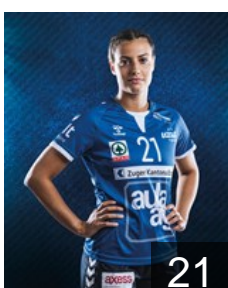

## Riner Alessia

Position: Left Wing  
Place of birth:  
Date of birth: 08.01.2004  
Height: 170 cm

 SUI

## Scherer Sibylle

Position: Left Back  
Place of birth: Zug  
Date of birth: 09.01.1992  
Height: 180 cm

 SUI

## Spieler Svenja

Position: Right Back  
Place of birth: Hünenberg  
Date of birth: 18.03.2001  
Height: 176 cm

 SUI