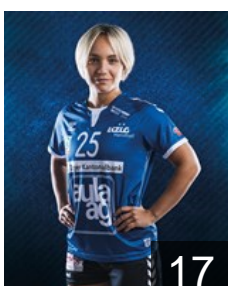

## Scherer Sibylle

Position: Left Back  
Place of birth: Zug  
Date of birth: 09.01.1992  
Height: 180 cm

 SUI

## Spieler Svenja

Position: Right Back  
Place of birth: Hünenberg  
Date of birth: 18.03.2001  
Height: 176 cm

 SUI

## Steinmann Svenja

Position: Right Wing  
Place of birth:  
Date of birth: 22.12.2000  
Height: 170 cm

 SUI

## Stutz Leah

Position: Centre Back  
Place of birth: Baar  
Date of birth: 26.11.1998  
Height: 162 cm

 ROU