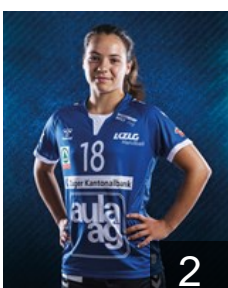

SUI

Käppeli Mattea

Position: Left Wing
Place of birth: Sursee
Date of birth: 23.12.2004
Height: 158 cm