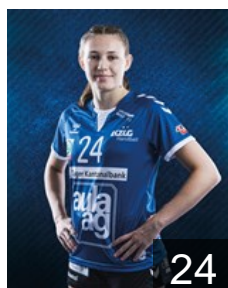

## Litscher Zora Marta

Position: Centre Back  
Place of birth: Sevelen  
Date of birth: 30.03.2002  
Height: 168 cm

 SUI