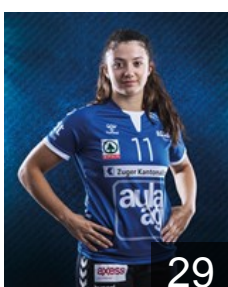

## Stutz Leah

Position: Centre Back  
Place of birth: Baar  
Date of birth: 26.11.1998  
Height: 162 cm

 ROU

## Taivan Andreea

Position: Right Wing  
Place of birth: Galati  
Date of birth: 27.04.1997  
Height: 168 cm

 SUI

## Tschamper Joline

Position: Right Back  
Place of birth: Lausanne  
Date of birth: 09.10.2001  
Height: 174 cm

 SUI

## Zaetta Sara

Position: Line Player  
Place of birth:  
Date of birth: 08.01.2004  
Height: 177 cm