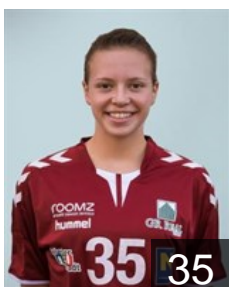

 AUT

**Norz Philippine**

Position: Left Wing  
Place of birth: Mödling  
Date of birth: 07.03.1997  
Height: 167 cm

 AUT

**Novak Dorin**

Position: Line Player  
Place of birth: Wien  
Date of birth: 08.04.1999  
Height: 180 cm

 AUT

**Novak Sophie**

Position: Left Back  
Place of birth: Wien  
Date of birth: 09.06.2000  
Height: 176 cm

 AUT

**Prokop Marie**

Position: Centre Back  
Place of birth:  
Date of birth: 17.06.2004  
Height: 170 cm