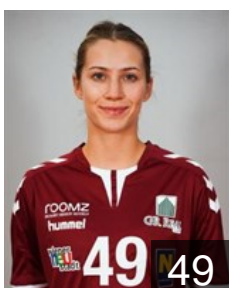

 AUT

**Novak Sophie**

Position: Left Back  
Place of birth: Wien  
Date of birth: 09.06.2000  
Height: 176 cm

 AUT

**Prokop Marie**

Position: Centre Back  
Place of birth:  
Date of birth: 17.06.2004  
Height: 170 cm

 AUT

**Radulovic Sandra**

Position: Centre Back  
Place of birth: Wiener Neustadt  
Date of birth: 27.03.2001  
Height: 177 cm

 AUT

**Schartel Valentina**

Position: Right Wing  
Place of birth: Baden  
Date of birth: 03.04.1998  
Height: 170 cm

 HUN

**Schneck Réka**

Position: Goalkeeper  
Place of birth: Budapest  
Date of birth: 14.07.1991  
Height: 177 cm

 AUT

**Vucic Tanja**

Position: Right Wing  
Place of birth: Wien  
Date of birth: 04.09.2001  
Height: 171 cm