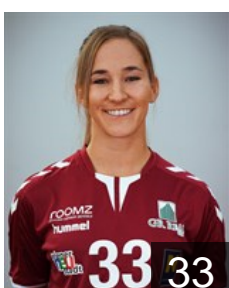

AUT

Görg Carina

Position: Right Back
Place of birth: Wr. Neustadt
Date of birth: 02.01.1991
Height: 173 cm