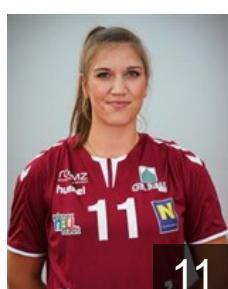

 AUT

**Herbst Kropatschek E.**

Position: Goalkeeper  
Place of birth: Mödling  
Date of birth: 30.12.1985  
Height: 176 cm

 AUT

**Jurkovic Melanie**

Position: Left Wing  
Place of birth:  
Date of birth: 16.09.2002  
Height: 156 cm

 AUT

**Kaiser Viktoria**

Position: Left Back  
Place of birth: Wiener Neustadt  
Date of birth: 19.04.1997  
Height: 188 cm

 AUT

**Kinner Julia**

Position: Goalkeeper  
Place of birth: Wiener Neustadt  
Date of birth: 02.09.1995  
Height: 169 cm