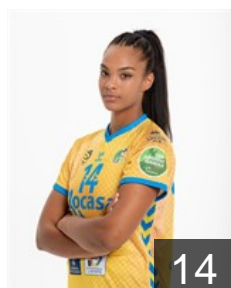

 **JPN**

Hosoe Mizuki

Position: Centre Back
Place of birth: GIFU
Date of birth: 10.12.1992
Height: 166 cm

 **ESP**

Lopez Hernandez Davinia

Position: Centre Back
Place of birth: Las Palmas
Date of birth: 07.01.1982
Height: 167 cm

 **ESP**

Martin Gonzalez Susana

Position: Line Player
Place of birth: TELDE
Date of birth: 09.09.2004
Height: 174 cm

CLUB COMPETITIONS - DELEGATION LIST

EHF European Cup Women 2021/22

 **ESP Rocasa Gran Canaria - Players**

 **ESP**

Mbengue Rodríguez S.

Position: Right Back
Place of birth: Las Palmas
Date of birth: 14.10.1998
Height: 188 cm

 **ESP**

Melian Collado Y.

Position: Right Back
Place of birth: Las Palmas
Date of birth: 20.05.2005
Height: 164 cm