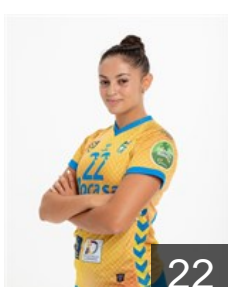

 **GRE**

Gkatziou Vasiliki

Position: Right Back
Place of birth: kastoria
Date of birth: 08.10.1997
Height: 168 cm

 **ESP**

Gomes da Costa Maria

Position: Left Back
Place of birth: Almeria
Date of birth: 13.04.1999
Height: 177 cm

 **ESP**

Gomez Santana Alba

Position: Left Wing
Place of birth: Las Palmas
Date of birth: 08.08.2003
Height: 161 cm

 **ESP**

Gomez Santana Yamiley

Position: Centre Back
Place of birth: Las Palmas
Date of birth: 08.08.2003
Height: 163 cm

 **ESP**

González Méndez María

Position: Centre Back
Place of birth: Tejina
Date of birth: 04.02.1987
Height: 167 cm

 **ESP**

Guerra Gonzalez Nerea

Position: Right Back
Place of birth: Puerto del
Date of birth: 24.03.2003
Height: 173 cm

 **JPN**

Hosoe Mizuki

Position: Centre Back
Place of birth: GIFU
Date of birth: 10.12.1992
Height: 166 cm

 **ESP**

Lopez Hernandez Davinia

Position: Centre Back
Place of birth: Las Palmas
Date of birth: 07.01.1982
Height: 167 cm