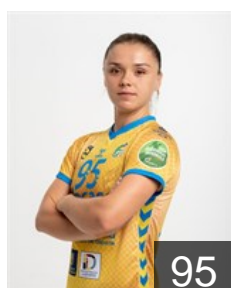

 **ESP**

Montesdeoca Martínez R.

Position: Right Back
Place of birth: LAS PALMAS
Date of birth: 25.10.2004
Height: 174 cm

 **ESP**

Navarro Giménez Silvia

Position: Goalkeeper
Place of birth: valencia
Date of birth: 20.03.1979
Height: 170 cm

 **ESP**

Padron Ortega Natalia

Position: Left Wing
Place of birth: LAS PALMAS
Date of birth: 28.11.2003
Height: 175 cm

 **ESP**

Palomino Delgado A.

Position: Goalkeeper
Place of birth: Cáceres
Date of birth: 14.12.1996
Height: 173 cm

 **CRO**

Pavlovic Katarina

Position: Right Back
Place of birth: Ljubuski
Date of birth: 30.01.1995
Height: 180 cm

 **ESP**

Pérez Risco Arinegua

Position: Left Wing
Place of birth: ARONA
Date of birth: 29.11.1998
Height: 164 cm