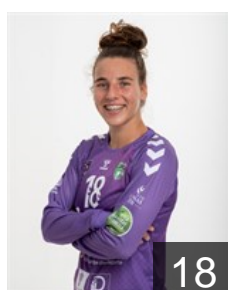

 **ESP**

Mbengue Rodríguez S.

Position: Right Back
Place of birth: Las Palmas
Date of birth: 14.10.1998
Height: 188 cm

 **ESP**

Melian Collado Y.

Position: Right Back
Place of birth: Las Palmas
Date of birth: 20.05.2005
Height: 164 cm

 **ESP**

Montesdeoca Martínez R.

Position: Right Back
Place of birth: LAS PALMAS
Date of birth: 25.10.2004
Height: 174 cm

 **ESP**

Navarro Giménez Silvia

Position: Goalkeeper
Place of birth: valencia
Date of birth: 20.03.1979
Height: 170 cm

 **ESP**

Padron Ortega Natalia

Position: Left Wing
Place of birth: LAS PALMAS
Date of birth: 28.11.2003
Height: 175 cm

 **ESP**

Palomino Delgado A.

Position: Goalkeeper
Place of birth: Cáceres
Date of birth: 14.12.1996
Height: 173 cm

 **CRO**

Pavlovic Katarina

Position: Right Back
Place of birth: Ljubuski
Date of birth: 30.01.1995
Height: 180 cm

 **ESP**

Pérez Risco Arinegua

Position: Left Wing
Place of birth: ARONA
Date of birth: 29.11.1998
Height: 164 cm