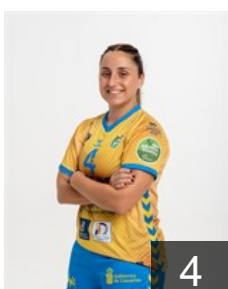

CLUB COMPETITIONS - DELEGATION LIST

EHF European Cup Women 2021/22

 **ESP Rocasa Gran Canaria - Players**

 **FRA**

Arangio Sofia

Position: Left Back
Place of birth: Buenos Aires
Date of birth: 23.07.2002
Height: 173 cm

 **ESP**

De Miguel Cabrera E.

Position: Left Wing
Place of birth: Las Palmas
Date of birth: 05.01.1998
Height: 160 cm

 **ESP**

Falcón González Melania

Position: Right Back
Place of birth: Las Palmas
Date of birth: 27.04.1992
Height: 161 cm

 **GRE**

Gkatziou Vasiliki

Position: Right Back
Place of birth: kastoria
Date of birth: 08.10.1997
Height: 168 cm

 **ESP**

Gomes da Costa Maria

Position: Left Back
Place of birth: Almeria
Date of birth: 13.04.1999
Height: 177 cm