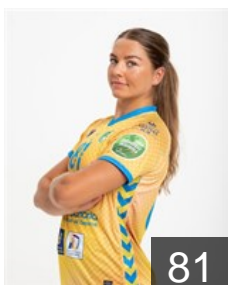

CLUB COMPETITIONS - DELEGATION LIST

EHF European Cup Women 2021/22

 ESP Rocasa Gran Canaria - Players

 ESP

Suarez Sanchez Andrea

Position: Goalkeeper
Place of birth: las palmas
Date of birth: 17.12.2004
Height: 177 cm

 CUB

Toledo Abreu J.

Position: Left Back
Place of birth: Villa Clara
Date of birth: 01.10.2000
Height: 180 cm

 ESP

Torres Trujilo Angela Yanire

Position: Left Wing
Place of birth: las palmas
Date of birth: 16.05.2004
Height: 158 cm

 GRE

Zygoura Agni

Position: Centre Back
Place of birth: Kastoria
Date of birth: 04.02.1996
Height: 175 cm

Left Club

 AUT

Marksteiner Adriana

Position: Left Back
Place of birth: Dornbirn
Date of birth: 21.02.2000
Height: 175 cm

Left Club on 08.03.2022

 ESP

Quevedo Padron Yuli Dacil

Position: Line Player
Place of birth: las palmas
Date of birth: 18.07.2001
Height: 178 cm

Left Club on 12.01.2022

TEAM OFFICIALS

 ESP

Cuesta Cuadradas Robert