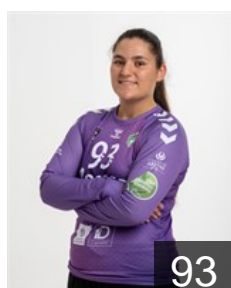

 **CRO**

Pavlovic Katarina

Position: Right Back
Place of birth: Ljubuski
Date of birth: 30.01.1995
Height: 180 cm

 **ESP**

Pérez Risco Arinegua

Position: Left Wing
Place of birth: ARONA
Date of birth: 29.11.1998
Height: 164 cm

 **ITA**

Pizzo Manuela

Position: Left Back
Place of birth: Buenos Aires
Date of birth: 13.11.1991
Height: 178 cm

 **ESP**

Ramos Saavedra Georgina

Position: Left Wing
Place of birth: Las Palmas de
Date of birth: 01.12.1997
Height: 149 cm

 **ESP**

Sanchez Vega Ines

Position: Goalkeeper
Place of birth: las palmas
Date of birth: 24.02.2001
Height: 176 cm

 **ESP**

Spugnini Santomé A.

Position: Line Player
Place of birth: Arona
Date of birth: 30.06.2000
Height: 181 cm