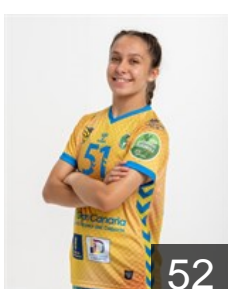

 **ESP**

De Miguel Cabrera E.

Position: Left Wing
Place of birth: Las Palmas
Date of birth: 05.01.1998
Height: 160 cm

 **ESP**

Falcón González Melania

Position: Right Back
Place of birth: Las Palmas
Date of birth: 27.04.1992
Height: 161 cm

 **GRE**

Gkatziou Vasiliki

Position: Right Back
Place of birth: kastoria
Date of birth: 08.10.1997
Height: 168 cm

 **ESP**

Gomes da Costa Maria

Position: Left Back
Place of birth: Almeria
Date of birth: 13.04.1999
Height: 177 cm

 **ESP**

Gomez Santana Alba

Position: Left Wing
Place of birth: Las Palmas
Date of birth: 08.08.2003
Height: 161 cm

 **ESP**

Gomez Santana Yamiley

Position: Centre Back
Place of birth: Las Palmas
Date of birth: 08.08.2003
Height: 163 cm

 **ESP**

González Méndez María

Position: Centre Back
Place of birth: Tejina
Date of birth: 04.02.1987
Height: 167 cm

 **ESP**

Guerra Gonzalez Nerea

Position: Right Back
Place of birth: Puerto del
Date of birth: 24.03.2003
Height: 173 cm