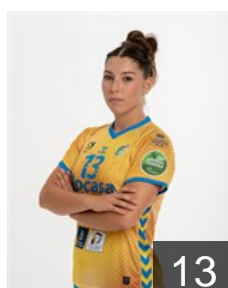

 **CRO**

Pavlovic Katarina

Position: Right Back
Place of birth: Ljubuski
Date of birth: 30.01.1995
Height: 180 cm

 **ESP**

Pérez Risco Arinegua

Position: Left Wing
Place of birth: ARONA
Date of birth: 29.11.1998
Height: 164 cm

 **ITA**

Pizzo Manuela

Position: Left Back
Place of birth: Buenos Aires
Date of birth: 13.11.1991
Height: 178 cm

 **ESP**

Ramos Saavedra Georgina

Position: Left Wing
Place of birth: Las Palmas de
Date of birth: 01.12.1997
Height: 149 cm

 **ESP**

Sanchez Vega Ines

Position: Goalkeeper
Place of birth: las palmas
Date of birth: 24.02.2001
Height: 176 cm

 **ESP**

Spugnini Santomé A.

Position: Line Player
Place of birth: Arona
Date of birth: 30.06.2000
Height: 181 cm