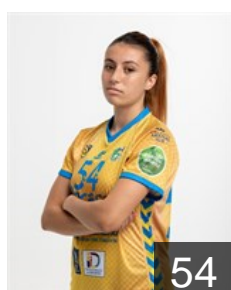

 **ESP**

Mbengue Rodríguez S.

Position: Right Back
Place of birth: Las Palmas
Date of birth: 14.10.1998
Height: 188 cm

 **ESP**

Melian Collado Y.

Position: Right Back
Place of birth: Las Palmas
Date of birth: 20.05.2005
Height: 164 cm

 **ESP**

Montesdeoca Martínez R.

Position: Right Back
Place of birth: LAS PALMAS
Date of birth: 25.10.2004
Height: 174 cm

 **ESP**

Navarro Giménez Silvia

Position: Goalkeeper
Place of birth: valencia
Date of birth: 20.03.1979
Height: 170 cm

 **ESP**

Padron Ortega Natalia

Position: Left Wing
Place of birth: LAS PALMAS
Date of birth: 28.11.2003
Height: 175 cm

 **ESP**

Palomino Delgado A.

Position: Goalkeeper
Place of birth: Cáceres
Date of birth: 14.12.1996
Height: 173 cm