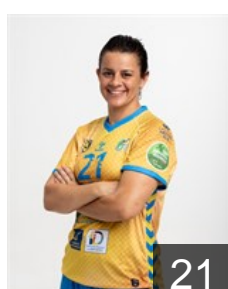

 **GRE**

Gkatziou Vasiliki

Position: Right Back
Place of birth: kastoria
Date of birth: 08.10.1997
Height: 168 cm

 **ESP**

Gomes da Costa Maria

Position: Left Back
Place of birth: Almeria
Date of birth: 13.04.1999
Height: 177 cm

 **ESP**

Gomez Santana Alba

Position: Left Wing
Place of birth: Las Palmas
Date of birth: 08.08.2003
Height: 161 cm

 **ESP**

Gomez Santana Yamiley

Position: Centre Back
Place of birth: Las Palmas
Date of birth: 08.08.2003
Height: 163 cm

 **ESP**

González Méndez María

Position: Centre Back
Place of birth: Tejina
Date of birth: 04.02.1987
Height: 167 cm

 **ESP**

Guerra Gonzalez Nerea

Position: Right Back
Place of birth: Puerto del
Date of birth: 24.03.2003
Height: 173 cm