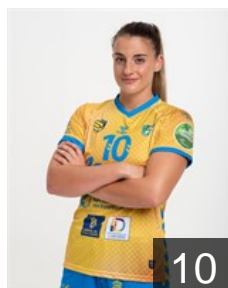

CLUB COMPETITIONS - DELEGATION LIST

EHF European Cup Women 2021/22

 ESP Rocasa Gran Canaria - Players

 ESP

Suarez Sanchez Andrea

Position: Goalkeeper
Place of birth: las palmas
Date of birth: 17.12.2004
Height: 177 cm

 CUB

Toledo Abreu J.

Position: Left Back
Place of birth: Villa Clara
Date of birth: 01.10.2000
Height: 180 cm

 ESP

Torres Trujilo Angela Yanire

Position: Left Wing
Place of birth: las palmas
Date of birth: 16.05.2004
Height: 158 cm

 GRE

Zygoura Agni

Position: Centre Back
Place of birth: Kastoria
Date of birth: 04.02.1996
Height: 175 cm

Left Club

 AUT

Marksteiner Adriana

Position: Left Back
Place of birth: Dornbirn
Date of birth: 21.02.2000
Height: 175 cm

Left Club on 08.03.2022

 ESP

Quevedo Padron Yuli Dacil

Position: Line Player
Place of birth: las palmas
Date of birth: 18.07.2001
Height: 178 cm

Left Club on 12.01.2022

TEAM OFFICIALS

 ESP

Cuesta Cuadradas Robert