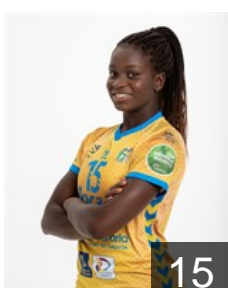

CLUB COMPETITIONS - DELEGATION LIST

EHF European Cup Women 2021/22

 **ESP Rocasa Gran Canaria - Players**

 **FRA**

Arangio Sofia

Position: Left Back
Place of birth: Buenos Aires
Date of birth: 23.07.2002
Height: 173 cm

 **ESP**

De Miguel Cabrera E.

Position: Left Wing
Place of birth: Las Palmas
Date of birth: 05.01.1998
Height: 160 cm

 **ESP**

Falcón González Melania

Position: Right Back
Place of birth: Las Palmas
Date of birth: 27.04.1992
Height: 161 cm

 **GRE**

Gkatziou Vasiliki

Position: Right Back
Place of birth: kastoria
Date of birth: 08.10.1997
Height: 168 cm

 **ESP**

Gomes da Costa Maria

Position: Left Back
Place of birth: Almeria
Date of birth: 13.04.1999
Height: 177 cm

 **ESP**

Gomez Santana Alba

Position: Left Wing
Place of birth: Las Palmas
Date of birth: 08.08.2003
Height: 161 cm

 **ESP**

Gomez Santana Yamiley

Position: Centre Back
Place of birth: Las Palmas
Date of birth: 08.08.2003
Height: 163 cm