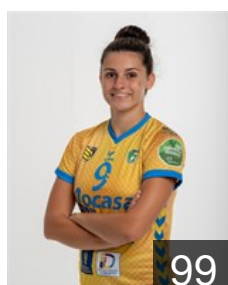

 GRE

Zygoura Agni

Position: Centre Back
Place of birth: Kastoria
Date of birth: 04.02.1996
Height: 175 cm

Left Club

 AUT

Marksteiner Adriana

Position: Left Back
Place of birth: Dornbirn
Date of birth: 21.02.2000
Height: 175 cm

Left Club on 08.03.2022

 ESP

Quevedo Padron Yuli Dacil

Position: Line Player
Place of birth: las palmas
Date of birth: 18.07.2001
Height: 178 cm

Left Club on 12.01.2022

TEAM OFFICIALS

 ESP

Cuesta Cuadradas Robert