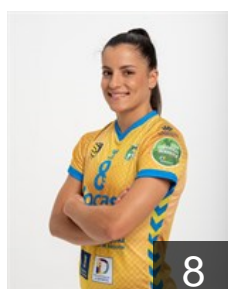

CLUB COMPETITIONS - DELEGATION LIST

EHF European Cup Women 2021/22

 **ESP Rocasa Gran Canaria - Players**

 **FRA**

Arangio Sofia

Position: Left Back
Place of birth: Buenos Aires
Date of birth: 23.07.2002
Height: 173 cm

 **ESP**

De Miguel Cabrera E.

Position: Left Wing
Place of birth: Las Palmas
Date of birth: 05.01.1998
Height: 160 cm

 **ESP**

Falcón González Melania

Position: Right Back
Place of birth: Las Palmas
Date of birth: 27.04.1992
Height: 161 cm

 **GRE**

Gkatziou Vasiliki

Position: Right Back
Place of birth: kastoria
Date of birth: 08.10.1997
Height: 168 cm

 **ESP**

Gomes da Costa Maria

Position: Left Back
Place of birth: Almeria
Date of birth: 13.04.1999
Height: 177 cm