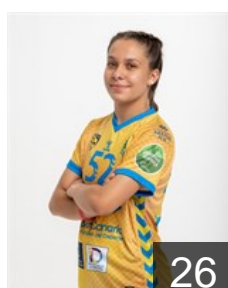

 **GRE**

Gkatziou Vasiliki

Position: Right Back
Place of birth: kastoria
Date of birth: 08.10.1997
Height: 168 cm

 **ESP**

Gomes da Costa Maria

Position: Left Back
Place of birth: Almeria
Date of birth: 13.04.1999
Height: 177 cm

 **ESP**

Gomez Santana Alba

Position: Left Wing
Place of birth: Las Palmas
Date of birth: 08.08.2003
Height: 161 cm

 **ESP**

Gomez Santana Yamiley

Position: Centre Back
Place of birth: Las Palmas
Date of birth: 08.08.2003
Height: 163 cm