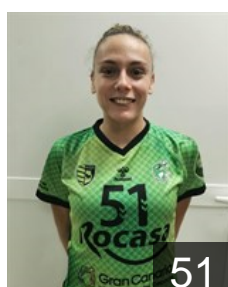

 **ESP**

Padron Ortega Natalia

Position: Left Wing
Place of birth: LAS PALMAS
Date of birth: 28.11.2003
Height: 175 cm

 **ESP**

Palomino Delgado A.

Position: Goalkeeper
Place of birth: Cáceres
Date of birth: 14.12.1996
Height: 173 cm

 **CRO**

Pavlovic Katarina

Position: Right Back
Place of birth: Ljubuski
Date of birth: 30.01.1995
Height: 180 cm

 **ESP**

Pérez Risco Arinegua

Position: Left Wing
Place of birth: ARONA
Date of birth: 29.11.1998
Height: 164 cm

 **ITA**

Pizzo Manuela

Position: Left Back
Place of birth: Buenos Aires
Date of birth: 13.11.1991
Height: 178 cm

 **ESP**

Ramos Saavedra Georgina

Position: Left Wing
Place of birth: Las Palmas de
Date of birth: 01.12.1997
Height: 149 cm