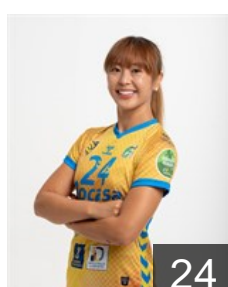

 **ESP**

Gomez Santana Alba

Position: Left Wing
Place of birth: Las Palmas
Date of birth: 08.08.2003
Height: 161 cm

 **ESP**

Gomez Santana Yamiley

Position: Centre Back
Place of birth: Las Palmas
Date of birth: 08.08.2003
Height: 163 cm

 **ESP**

González Méndez María

Position: Centre Back
Place of birth: Tejina
Date of birth: 04.02.1987
Height: 167 cm

 **ESP**

Guerra Gonzalez Nerea

Position: Right Back
Place of birth: Puerto del
Date of birth: 24.03.2003
Height: 173 cm

 **JPN**

Hosoe Mizuki

Position: Centre Back
Place of birth: GIFU
Date of birth: 10.12.1992
Height: 166 cm

 **ESP**

Lopez Hernandez Davinia

Position: Centre Back
Place of birth: Las Palmas
Date of birth: 07.01.1982
Height: 167 cm