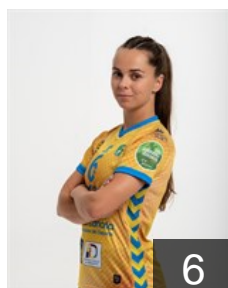

CLUB COMPETITIONS - DELEGATION LIST

EHF European Cup Women 2021/22

 **ESP Rocasa Gran Canaria - Players**

 **FRA**

Arangio Sofia

Position: Left Back
Place of birth: Buenos Aires
Date of birth: 23.07.2002
Height: 173 cm

 **ESP**

De Miguel Cabrera E.

Position: Left Wing
Place of birth: Las Palmas
Date of birth: 05.01.1998
Height: 160 cm

 **ESP**

Falcón González Melania

Position: Right Back
Place of birth: Las Palmas
Date of birth: 27.04.1992
Height: 161 cm

 **GRE**

Gkatziou Vasiliki

Position: Right Back
Place of birth: kastoria
Date of birth: 08.10.1997
Height: 168 cm

 **ESP**

Gomes da Costa Maria

Position: Left Back
Place of birth: Almeria
Date of birth: 13.04.1999
Height: 177 cm