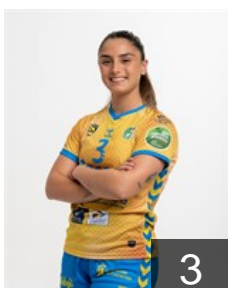

CLUB COMPETITIONS - DELEGATION LIST

EHF European Cup Women 2021/22

 **ESP Rocasa Gran Canaria - Players**

 **FRA**

Arangio Sofia

Position: Left Back
Place of birth: Buenos Aires
Date of birth: 23.07.2002
Height: 173 cm