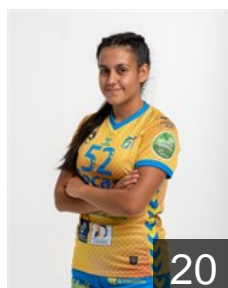

 **JPN**

Hosoe Mizuki

Position: Centre Back
Place of birth: GIFU
Date of birth: 10.12.1992
Height: 166 cm

 **ESP**

Lopez Hernandez Davinia

Position: Centre Back
Place of birth: Las Palmas
Date of birth: 07.01.1982
Height: 167 cm

 **ESP**

Martin Gonzalez Susana

Position: Line Player
Place of birth: TELDE
Date of birth: 09.09.2004
Height: 174 cm

CLUB COMPETITIONS - DELEGATION LIST

EHF European Cup Women 2021/22

 **ESP Rocasa Gran Canaria - Players**

 **ESP**

Mbengue Rodríguez S.

Position: Right Back
Place of birth: Las Palmas
Date of birth: 14.10.1998
Height: 188 cm

 **ESP**

Melian Collado Y.

Position: Right Back
Place of birth: Las Palmas
Date of birth: 20.05.2005
Height: 164 cm