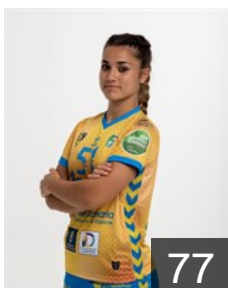

 **ESP**

Sanchez Vega Ines

Position: Goalkeeper
Place of birth: las palmas
Date of birth: 24.02.2001
Height: 176 cm

 **ESP**

Spugnini Santomé A.

Position: Line Player
Place of birth: Arona
Date of birth: 30.06.2000
Height: 181 cm

CLUB COMPETITIONS - DELEGATION LIST

EHF European Cup Women 2021/22

 ESP Rocasa Gran Canaria - Players

 ESP

Suarez Sanchez Andrea

Position: Goalkeeper
Place of birth: las palmas
Date of birth: 17.12.2004
Height: 177 cm

 CUB

Toledo Abreu J.

Position: Left Back
Place of birth: Villa Clara
Date of birth: 01.10.2000
Height: 180 cm

 ESP

Torres Trujilo Angela Yanire

Position: Left Wing
Place of birth: las palmas
Date of birth: 16.05.2004
Height: 158 cm