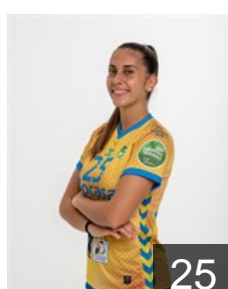

 **ESP**

González Méndez María

Position: Centre Back
Place of birth: Tejina
Date of birth: 04.02.1987
Height: 167 cm

 **ESP**

Guerra Gonzalez Nerea

Position: Right Back
Place of birth: Puerto del
Date of birth: 24.03.2003
Height: 173 cm

 **JPN**

Hosoe Mizuki

Position: Centre Back
Place of birth: GIFU
Date of birth: 10.12.1992
Height: 166 cm

 **ESP**

Lopez Hernandez Davinia

Position: Centre Back
Place of birth: Las Palmas
Date of birth: 07.01.1982
Height: 167 cm

 **ESP**

Martin Gonzalez Susana

Position: Line Player
Place of birth: TELDE
Date of birth: 09.09.2004
Height: 174 cm

CLUB COMPETITIONS - DELEGATION LIST

EHF European Cup Women 2021/22

 **ESP Rocasa Gran Canaria - Players**