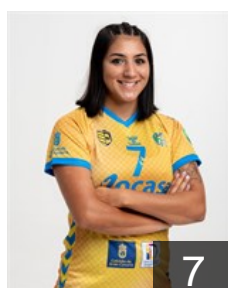

 **ESP**

Montesdeoca Martínez R.

Position: Right Back
Place of birth: LAS PALMAS
Date of birth: 25.10.2004
Height: 174 cm

 **ESP**

Navarro Giménez Silvia

Position: Goalkeeper
Place of birth: valencia
Date of birth: 20.03.1979
Height: 170 cm

 **ESP**

Padron Ortega Natalia

Position: Left Wing
Place of birth: LAS PALMAS
Date of birth: 28.11.2003
Height: 175 cm

 **ESP**

Palomino Delgado A.

Position: Goalkeeper
Place of birth: Cáceres
Date of birth: 14.12.1996
Height: 173 cm

 **CRO**

Pavlovic Katarina

Position: Right Back
Place of birth: Ljubuski
Date of birth: 30.01.1995
Height: 180 cm

 **ESP**

Pérez Risco Arinegua

Position: Left Wing
Place of birth: ARONA
Date of birth: 29.11.1998
Height: 164 cm