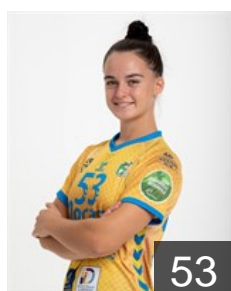

 **ESP**

Martin Gonzalez Susana

Position: Line Player
Place of birth: TELDE
Date of birth: 09.09.2004
Height: 174 cm

CLUB COMPETITIONS - DELEGATION LIST

EHF European Cup Women 2021/22

 **ESP Rocasa Gran Canaria - Players**

 **ESP**

Mbengue Rodríguez S.

Position: Right Back
Place of birth: Las Palmas
Date of birth: 14.10.1998
Height: 188 cm

 **ESP**

Melian Collado Y.

Position: Right Back
Place of birth: Las Palmas
Date of birth: 20.05.2005
Height: 164 cm

 **ESP**

Montesdeoca Martínez R.

Position: Right Back
Place of birth: LAS PALMAS
Date of birth: 25.10.2004
Height: 174 cm

 **ESP**

Navarro Giménez Silvia

Position: Goalkeeper
Place of birth: valencia
Date of birth: 20.03.1979
Height: 170 cm

 **ESP**

Padron Ortega Natalia

Position: Left Wing
Place of birth: LAS PALMAS
Date of birth: 28.11.2003
Height: 175 cm

 **ESP**

Palomino Delgado A.

Position: Goalkeeper
Place of birth: Cáceres
Date of birth: 14.12.1996
Height: 173 cm