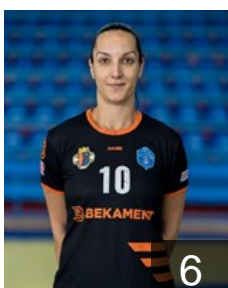

SRB

Petrovic Zoe

Position: Left Wing
Place of birth: Bor
Date of birth: 01.12.2000
Height: 175 cm

SRB

Prekovic Tamara

Position: Left Back
Place of birth: Arandjelovac
Date of birth: 12.01.2001
Height: 177 cm

SRB

Radoicic Maja

Position: Centre Back
Place of birth: Arandjelovac
Date of birth: 12.01.1990
Height: 167 cm

SRB

Radojicic Andjela

Position: Centre Back
Place of birth: Arandjelovac
Date of birth: 13.02.1999
Height: 173 cm

SRB

Radulovic Andjela

Position: Centre Back
Place of birth: Arandjelovac
Date of birth: 30.08.2001
Height: 180 cm

SRB

Rajovic Sanja

Position: Line Player
Place of birth: Arandjelovac
Date of birth: 18.05.1981
Height: 174 cm

SRB

Simic Marija

Position: Goalkeeper
Place of birth: Lazarevac
Date of birth: 21.02.2000
Height: 178 cm

SRB

Stepanovic Katarina

Position: Left Back
Place of birth: Arandjelovac
Date of birth: 15.01.1985
Height: 186 cm