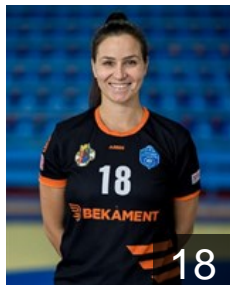

SRB

Petrovic Zoe

Position: Left Wing
Place of birth: Bor
Date of birth: 01.12.2000
Height: 175 cm

SRB

Prekovic Tamara

Position: Left Back
Place of birth: Arandjelovac
Date of birth: 12.01.2001
Height: 177 cm

SRB

Radulovic Andjela

Position: Centre Back
Place of birth: Arandjelovac
Date of birth: 30.08.2001
Height: 180 cm

SRB

Rajovic Sanja

Position: Line Player
Place of birth: Arandjelovac
Date of birth: 18.05.1981
Height: 174 cm

SRB

Simic Marija

Position: Goalkeeper
Place of birth: Lazarevac
Date of birth: 21.02.2000
Height: 178 cm

SRB

Stepanovic Katarina

Position: Left Back
Place of birth: Arandjelovac
Date of birth: 15.01.1985
Height: 186 cm

CLUB COMPETITIONS - DELEGATION LIST

EHF European Cup Women 2021/22

 SRB ZRK Bekament Bukovicka Banja - Players

Left Club

SRB

Stekic Jelena

Position: Left Back

Place of birth: Beograd