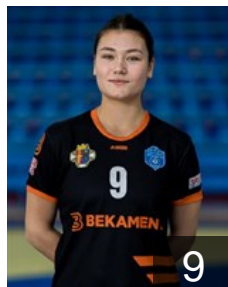

Position: Left Wing
Place of birth: Beograd
Date of birth: 17.07.2003
Height: 176 cm

SRB

Lazarevic Nikoleta

Position: Right Wing
Place of birth: Beograd
Date of birth: 19.12.2003
Height: 168 cm

SRB

Malenovic Magdalena

SRB

Mitrovic Vladana

Position: Line Player
Place of birth: Arandelovac
Date of birth: 25.05.2004
Height: 180 cm

SRB

Nestorovic Sofija

Position: Goalkeeper
Place of birth: Arandjelovac
Date of birth: 15.12.2004
Height: 175 cm

CLUB COMPETITIONS - DELEGATION LIST

EHF European Cup Women 2021/22

 SRB ZRK Bekament Bukovicka Banja - Players

SRB

Niciforovic Ilijana

Position: Goalkeeper
Place of birth: Knin
Date of birth: 07.10.1989
Height: 180 cm

SRB

Petrovic Zoe

Position: Left Wing
Place of birth: Bor
Date of birth: 01.12.2000
Height: 175 cm

SRB

Prekovic Tamara

Position: Left Back
Place of birth: Arandjelovac
Date of birth: 12.01.2001
Height: 177 cm