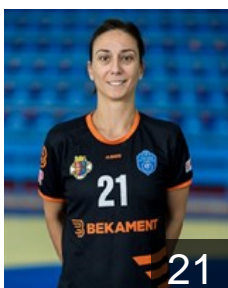

CLUB COMPETITIONS - DELEGATION LIST

EHF European Cup Women 2021/22

 SRB ZRK Bekament Bukovicka Banja - Players

SRB

Agatunovic Bojana

Position: Left Wing
Place of birth: Arandelovac
Date of birth: 26.07.1985
Height: 169 cm

SRB

Anic Milica

Position: Left Back
Place of birth: Arandjelovac
Date of birth: 27.03.1989
Height: 177 cm

SRB

Ankc Andrijana

Position: Centre Back
Place of birth: Belgrade
Date of birth: 28.03.2005
Height: 173 cm

SRB

Garovic Sara

Position: Back
Place of birth: Beograd
Date of birth: 22.08.1994
Height: 172 cm

SRB

Kacarevic Ana

Position: Goalkeeper
Place of birth: Kladovo
Date of birth: 18.06.1984
Height: 178 cm

SRB

Kocic Tamara

Position: Left Wing
Place of birth: Beograd
Date of birth: 17.07.2003
Height: 176 cm

SRB

Lazarevic Nikoleta

Position: Right Wing
Place of birth: Beograd
Date of birth: 19.12.2003
Height: 168 cm

SRB

Malenovic Magdalena