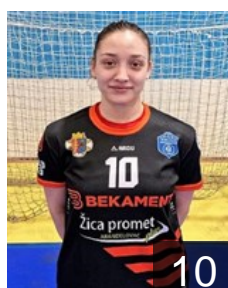

SRB

Anic Milica

Position: Left Back
Place of birth: Arandjelovac
Date of birth: 27.03.1989
Height: 177 cm

SRB

Ankc Andrijana

Position: Centre Back
Place of birth: Belgrade
Date of birth: 28.03.2005
Height: 173 cm

SRB

Garovic Sara

Position: Back
Place of birth: Beograd
Date of birth: 22.08.1994
Height: 172 cm

SRB

Kacarevic Ana

Position: Goalkeeper
Place of birth: Kladovo
Date of birth: 18.06.1984
Height: 178 cm

SRB

Kocic Tamara

Position: Left Wing
Place of birth: Beograd
Date of birth: 17.07.2003
Height: 176 cm

SRB

Lazarevic Nikoleta

Position: Right Wing
Place of birth: Beograd
Date of birth: 19.12.2003
Height: 168 cm

SRB

Malenovic Magdalena

Position: Back
Place of birth: Beograd
Date of birth: 09.06.2002
Height: 170 cm

SRB

Mancic Katarina

Position: Line Player
Place of birth: Nis
Date of birth: 19.06.1997
Height: 177 cm

SRB

Milosevic Mina

Position: Left Back
Place of birth: Arandjelovac
Date of birth: 27.05.2003
Height: 172 cm