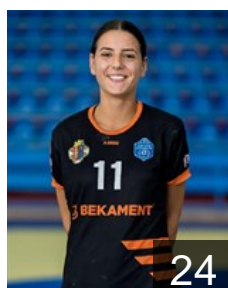

SRB

Garovic Sara

Position: Back
Place of birth: Beograd
Date of birth: 22.08.1994
Height: 172 cm

SRB

Kacarevic Ana

Position: Goalkeeper
Place of birth: Kladovo
Date of birth: 18.06.1984
Height: 178 cm

SRB

Kocic Tamara

Position: Left Wing
Place of birth: Beograd
Date of birth: 17.07.2003
Height: 176 cm

SRB

Lazarevic Nikoleta

Position: Right Wing
Place of birth: Beograd
Date of birth: 19.12.2003
Height: 168 cm

SRB

Malenovic Magdalena

Position: Back
Place of birth: Beograd
Date of birth: 09.06.2002
Height: 170 cm

SRB

Mancic Katarina

Position: Line Player
Place of birth: Nis
Date of birth: 19.06.1997
Height: 177 cm

SRB

Milosevic Mina

Position: Left Back
Place of birth: Arandjelovac
Date of birth: 27.05.2003
Height: 172 cm

SRB

Mitrovic Vladana

Position: Line Player
Place of birth: Arandelovac
Date of birth: 25.05.2004
Height: 180 cm

SRB

Nestorovic Sofija

Position: Goalkeeper
Place of birth: Arandjelovac
Date of birth: 15.12.2004
Height: 175 cm