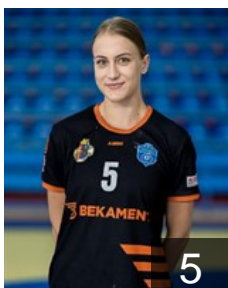

Position: Left Wing
Place of birth: Beograd
Date of birth: 17.07.2003
Height: 176 cm

SRB

Lazarevic Nikoleta

Position: Right Wing
Place of birth: Beograd
Date of birth: 19.12.2003
Height: 168 cm

SRB

Malenovic Magdalena

SRB

Mitrovic Vladana

Position: Line Player
Place of birth: Arandelovac
Date of birth: 25.05.2004
Height: 180 cm

SRB

Nestorovic Sofija

Position: Goalkeeper
Place of birth: Arandjelovac
Date of birth: 15.12.2004
Height: 175 cm

CLUB COMPETITIONS - DELEGATION LIST

EHF European Cup Women 2021/22

 SRB ZRK Bekament Bukovicka Banja - Players

SRB

Niciforovic Ilijana

Position: Goalkeeper
Place of birth: Knin
Date of birth: 07.10.1989
Height: 180 cm

SRB

Petrovic Zoe

Position: Left Wing
Place of birth: Bor
Date of birth: 01.12.2000
Height: 175 cm

SRB

Prekovic Tamara

Position: Left Back
Place of birth: Arandjelovac
Date of birth: 12.01.2001
Height: 177 cm