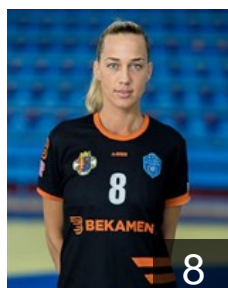

CLUB COMPETITIONS - DELEGATION LIST

EHF European Cup Women 2021/22

 SRB ZRK Bekament Bukovicka Banja - Players

SRB

Agatunovic Bojana

Position: Left Wing
Place of birth: Arandelovac
Date of birth: 26.07.1985
Height: 169 cm

SRB

Anic Milica

Position: Left Back
Place of birth: Arandjelovac
Date of birth: 27.03.1989
Height: 177 cm

SRB

Ankc Andrijana

Position: Centre Back
Place of birth: Belgrade
Date of birth: 28.03.2005
Height: 173 cm

SRB

Garovic Sara

Position: Back
Place of birth: Beograd
Date of birth: 22.08.1994
Height: 172 cm

SRB

Kacarevic Ana

Position: Goalkeeper
Place of birth: Kladovo
Date of birth: 18.06.1984
Height: 178 cm

SRB

Kocic Tamara

Position: Left Wing
Place of birth: Beograd
Date of birth: 17.07.2003
Height: 176 cm

SRB

Lazarevic Nikoleta

Position: Right Wing
Place of birth: Beograd
Date of birth: 19.12.2003
Height: 168 cm

SRB

Malenovic Magdalena