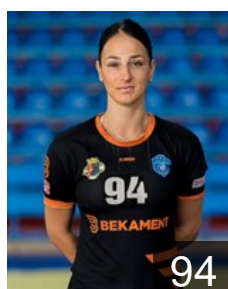

CLUB COMPETITIONS - DELEGATION LIST

EHF European Cup Women 2021/22

 SRB ZRK Bekament Bukovicka Banja - Players

SRB

Agatunovic Bojana

Position: Left Wing
Place of birth: Arandelovac
Date of birth: 26.07.1985
Height: 169 cm

SRB

Anic Milica

Position: Left Back
Place of birth: Arandjelovac
Date of birth: 27.03.1989
Height: 177 cm

SRB

Ankc Andrijana

Position: Centre Back
Place of birth: Belgrade
Date of birth: 28.03.2005
Height: 173 cm

SRB

Garovic Sara

Position: Back
Place of birth: Beograd
Date of birth: 22.08.1994
Height: 172 cm

SRB

Kacarevic Ana

Position: Goalkeeper
Place of birth: Kladovo
Date of birth: 18.06.1984
Height: 178 cm

SRB

Kocic Tamara

Position: Left Wing
Place of birth: Beograd
Date of birth: 17.07.2003
Height: 176 cm

SRB

Lazarevic Nikoleta

Position: Right Wing
Place of birth: Beograd
Date of birth: 19.12.2003
Height: 168 cm

SRB

Malenovic Magdalena