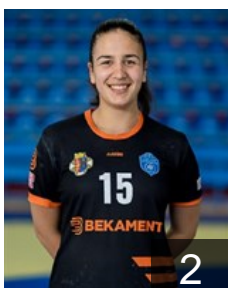

Position: Left Wing
Place of birth: Beograd
Date of birth: 17.07.2003
Height: 176 cm

SRB

Lazarevic Nikoleta

Position: Right Wing
Place of birth: Beograd
Date of birth: 19.12.2003
Height: 168 cm

SRB

Malenovic Magdalena

Position: Back
Place of birth: Beograd
Date of birth: 09.06.2002
Height: 170 cm

SRB

Mancic Katarina

Position: Line Player
Place of birth: Nis
Date of birth: 19.06.1997
Height: 177 cm

SRB

Milosevic Mina

Position: Left Back
Place of birth: Arandjelovac
Date of birth: 27.05.2003
Height: 172 cm

SRB

Mitrovic Vladana

Position: Line Player
Place of birth: Arandelovac
Date of birth: 25.05.2004
Height: 180 cm

SRB

Nestorovic Sofija

Position: Goalkeeper
Place of birth: Arandjelovac
Date of birth: 15.12.2004
Height: 175 cm

CLUB COMPETITIONS - DELEGATION LIST

EHF European Cup Women 2021/22

 SRB ZRK Bekament Bukovicka Banja - Players

SRB

Niciforovic Ilijana

Position: Goalkeeper
Place of birth: Knin
Date of birth: 07.10.1989
Height: 180 cm