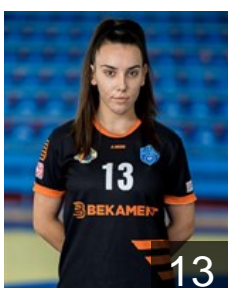

SRB

Anic Milica

Position: Left Back
Place of birth: Arandjelovac
Date of birth: 27.03.1989
Height: 177 cm

SRB

Ankc Andrijana

Position: Centre Back
Place of birth: Belgrade
Date of birth: 28.03.2005
Height: 173 cm

SRB

Garovic Sara

Position: Back
Place of birth: Beograd
Date of birth: 22.08.1994
Height: 172 cm

SRB

Kacarevic Ana

Position: Goalkeeper
Place of birth: Kladovo
Date of birth: 18.06.1984
Height: 178 cm

SRB

Kocic Tamara

Position: Left Wing
Place of birth: Beograd
Date of birth: 17.07.2003
Height: 176 cm

SRB

Lazarevic Nikoleta

Position: Right Wing
Place of birth: Beograd
Date of birth: 19.12.2003
Height: 168 cm

SRB

Malenovic Magdalena

Position: Back
Place of birth: Beograd
Date of birth: 09.06.2002
Height: 170 cm

SRB

Mancic Katarina

Position: Line Player
Place of birth: Nis
Date of birth: 19.06.1997
Height: 177 cm

SRB

Milosevic Mina

Position: Left Back
Place of birth: Arandjelovac
Date of birth: 27.05.2003
Height: 172 cm