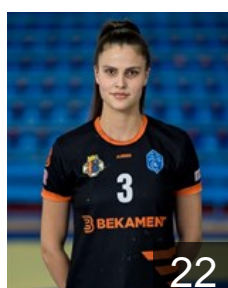

CLUB COMPETITIONS - DELEGATION LIST

EHF European Cup Women 2021/22

 SRB ZRK Bekament Bukovicka Banja - Players

SRB

Agatunovic Bojana

Position: Left Wing
Place of birth: Arandelovac
Date of birth: 26.07.1985
Height: 169 cm

SRB

Anic Milica

Position: Left Back
Place of birth: Arandjelovac
Date of birth: 27.03.1989
Height: 177 cm

SRB

Ankc Andrijana

Position: Centre Back
Place of birth: Belgrade
Date of birth: 28.03.2005
Height: 173 cm

SRB

Garovic Sara

Position: Back
Place of birth: Beograd
Date of birth: 22.08.1994
Height: 172 cm

SRB

Kacarevic Ana

Position: Goalkeeper
Place of birth: Kladovo
Date of birth: 18.06.1984
Height: 178 cm

SRB

Kocic Tamara

Position: Left Wing
Place of birth: Beograd
Date of birth: 17.07.2003
Height: 176 cm

SRB

Lazarevic Nikoleta

Position: Right Wing
Place of birth: Beograd
Date of birth: 19.12.2003
Height: 168 cm

SRB

Malenovic Magdalena