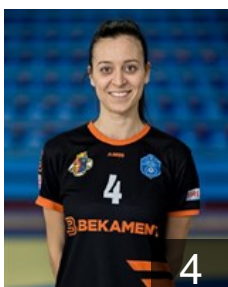

SRB

Mitrovic Vladana

Position: Line Player
Place of birth: Arandelovac
Date of birth: 25.05.2004
Height: 180 cm

SRB

Nestorovic Sofija

Position: Goalkeeper
Place of birth: Arandjelovac
Date of birth: 15.12.2004
Height: 175 cm

CLUB COMPETITIONS - DELEGATION LIST

EHF European Cup Women 2021/22

 SRB ZRK Bekament Bukovicka Banja - Players

SRB

Niciforovic Ilijana

Position: Goalkeeper
Place of birth: Knin
Date of birth: 07.10.1989
Height: 180 cm

SRB

Petrovic Zoe

Position: Left Wing
Place of birth: Bor
Date of birth: 01.12.2000
Height: 175 cm

SRB

Prekovic Tamara

Position: Left Back
Place of birth: Arandjelovac
Date of birth: 12.01.2001
Height: 177 cm

SRB

Radoicic Maja

Position: Centre Back
Place of birth: Arandjelovac
Date of birth: 12.01.1990
Height: 167 cm

SRB

Radojicic Andjela

Position: Centre Back
Place of birth: Arandjelovac
Date of birth: 13.02.1999
Height: 173 cm