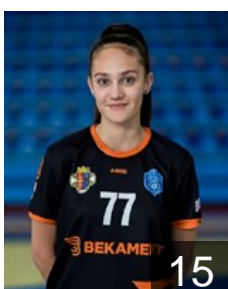

CLUB COMPETITIONS - DELEGATION LIST

EHF European Cup Women 2021/22

 SRB ZRK Bekament Bukovicka Banja - Players

SRB

Agatunovic Bojana

Position: Left Wing
Place of birth: Arandelovac
Date of birth: 26.07.1985
Height: 169 cm

SRB

Anic Milica

Position: Left Back
Place of birth: Arandjelovac
Date of birth: 27.03.1989
Height: 177 cm

SRB

Ankc Andrijana

Position: Centre Back
Place of birth: Belgrade
Date of birth: 28.03.2005
Height: 173 cm

SRB

Garovic Sara

Position: Back
Place of birth: Beograd
Date of birth: 22.08.1994
Height: 172 cm

SRB

Kacarevic Ana

Position: Goalkeeper
Place of birth: Kladovo
Date of birth: 18.06.1984
Height: 178 cm

SRB

Kocic Tamara

Position: Left Wing
Place of birth: Beograd
Date of birth: 17.07.2003
Height: 176 cm

SRB

Lazarevic Nikoleta

Position: Right Wing
Place of birth: Beograd
Date of birth: 19.12.2003
Height: 168 cm

SRB

Malenovic Magdalena