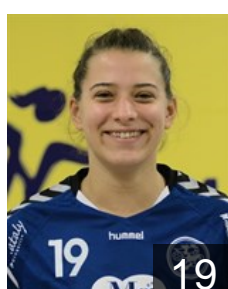

 SRB

Mladenovic Mila

Position: Centre Back
Place of birth: SRB
Date of birth: 25.01.2005
Height: 173 cm

CLUB COMPETITIONS - DELEGATION LIST

EHF European Cup Women 2021/22

 SRB ZRK Naisa Nis - Players

 SRB
Nedeljkovic Anastasija
Position: Goalkeeper
Place of birth: Nis
Date of birth: 04.07.2005
Height: 187 cm

 SRB
Nikolic Olivera
Position: Centre Back
Place of birth: Nis
Date of birth: 15.04.1996
Height: 171 cm

 SRB
Petkovic Magdalena
Position: Left Wing
Place of birth: Nis
Date of birth: 12.06.2001
Height: 164 cm

 SRB
Petkovic Teodora
Position: Right Wing
Place of birth: Nis
Date of birth: 30.04.1996
Height: 169 cm

 SRB
Rajkovic Masa
Position: Left Back
Place of birth: Nis
Date of birth: 24.01.2005
Height: 182 cm

 SRB
Randjenovic Milica
Position: Right Back
Place of birth: Nis
Date of birth: 26.12.2002
Height: 177 cm

 SRB
Rosic Masa
Position: Right Back
Place of birth: Nis
Date of birth: 21.04.2004
Height: 175 cm