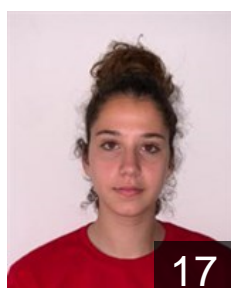

 SRB

Grujic Natalija

Position: Line Player
Place of birth: Nis
Date of birth: 08.08.2006
Height: 173 cm

 SRB

Gudzic Andjela

Position: Left Back
Place of birth: Pristina
Date of birth: 26.09.1995
Height: 180 cm

 SRB

Ivanovic Katarina

Position: Goalkeeper
Place of birth: Nis
Date of birth: 14.07.2000
Height: 172 cm

 SRB

Jevtic Teodora

Position: Centre Back
Place of birth: Nis
Date of birth: 23.07.2004
Height: 172 cm

 SRB

Mihajlovic Milica

Position: Line Player
Place of birth: Nis
Date of birth: 06.02.1994
Height: 170 cm

 SRB

Milosevic Jana

Position: Left Back
Place of birth: Zajecar
Date of birth: 27.06.2004
Height: 177 cm

 SRB

Mladenovic Mila

Position: Centre Back
Place of birth: SRB
Date of birth: 25.01.2005
Height: 173 cm

CLUB COMPETITIONS - DELEGATION LIST

EHF European Cup Women 2021/22

 SRB ZRK Naisa Nis - Players

 SRB
Nedeljkovic Anastasija
Position: Goalkeeper
Place of birth: Nis
Date of birth: 04.07.2005
Height: 187 cm