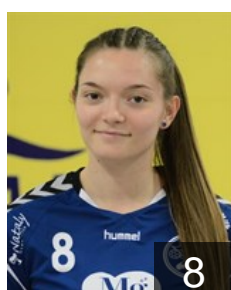

CLUB COMPETITIONS - DELEGATION LIST

EHF European Cup Women 2021/22

 SRB ZRK Naisa Nis - Players

 MKD

Aleksovska Jana

Position: Line Player
Place of birth: Skoplje
Date of birth: 29.03.2002
Height: 162 cm

 SRB

Arandjelovic Emilija

Position: Centre Back
Place of birth: Nis
Date of birth: 15.07.2004
Height: 178 cm

 SRB

Belic Anja

Position: Left Back
Place of birth: Pancevo
Date of birth: 04.07.1994
Height: 178 cm

 TUN

Dalla Sirine

Position: Left Back
Place of birth: Mahdia
Date of birth: 03.02.2000
Height: 178 cm

 SRB

Djurovic Jelena

Position: Left Wing
Place of birth: Kladovo
Date of birth: 02.03.1997
Height: 167 cm