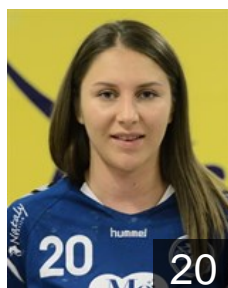

 SRB

Mihajlovic Milica

Position: Line Player
Place of birth: Nis
Date of birth: 06.02.1994
Height: 170 cm

 SRB

Milosevic Jana

Position: Left Back
Place of birth: Zajecar
Date of birth: 27.06.2004
Height: 177 cm

 SRB

Mladenovic Mila

Position: Centre Back
Place of birth: SRB
Date of birth: 25.01.2005
Height: 173 cm

CLUB COMPETITIONS - DELEGATION LIST

EHF European Cup Women 2021/22

 SRB ZRK Naisa Nis - Players

 SRB
Nedeljkovic Anastasija
Position: Goalkeeper
Place of birth: Nis
Date of birth: 04.07.2005
Height: 187 cm

 SRB
Nikolic Olivera
Position: Centre Back
Place of birth: Nis
Date of birth: 15.04.1996
Height: 171 cm

 SRB
Petkovic Magdalena
Position: Left Wing
Place of birth: Nis
Date of birth: 12.06.2001
Height: 164 cm