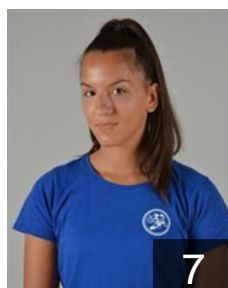

CLUB COMPETITIONS - DELEGATION LIST

EHF European Cup Women 2021/22

 SRB ZRK Naisa Nis - Players

 MKD

Aleksovska Jana

Position: Line Player
Place of birth: Skoplje
Date of birth: 29.03.2002
Height: 162 cm

 SRB

Arandjelovic Emilija

Position: Centre Back
Place of birth: Nis
Date of birth: 15.07.2004
Height: 178 cm

 SRB

Belic Anja

Position: Left Back
Place of birth: Pancevo
Date of birth: 04.07.1994
Height: 178 cm