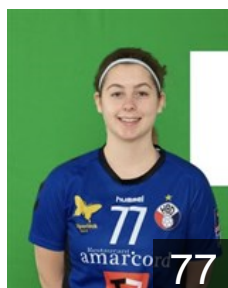

CLUB COMPETITIONS - DELEGATION LIST

EHF European Cup Women 2021/22

 LUX HB Dudelange - Players

 FRA

Bottoli Charlotte

Position: Line Player
Place of birth: Metz
Date of birth: 27.11.2002
Height: 170 cm

 LUX

Caruso Zoe

Position: Right Wing
Place of birth: Dudelange
Date of birth: 11.07.2001
Height: 165 cm

 FRA

Colarelli-Carrara Fiona

Position: Centre Back
Place of birth: Pontault
Date of birth: 16.05.1996
Height: 170 cm

 LUX

Corbonnois Julie

Position: Left Back
Place of birth: Esch-sur-Alzette
Date of birth: 18.01.1999
Height: 174 cm

 LUX

Dautaj Dea

Position: Right Back
Place of birth: Luxembourg
Date of birth: 27.07.2000
Height: 178 cm

 LUX

Dautaj Morea

Position: Left Wing
Place of birth: Deçan
Date of birth: 07.04.1998
Height: 167 cm

 LUX

Dickes Sharon

Position: Right Back
Place of birth: Dudelange
Date of birth: 24.06.1998
Height: 171 cm