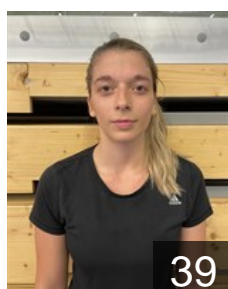

CLUB COMPETITIONS - DELEGATION LIST

EHF European Cup Women 2021/22

 LUX HB Dudelange - Players

 FRA

Bottoli Charlotte

Position: Line Player
Place of birth: Metz
Date of birth: 27.11.2002
Height: 170 cm

 LUX

Caruso Zoe

Position: Right Wing
Place of birth: Dudelange
Date of birth: 11.07.2001
Height: 165 cm

 FRA

Colarelli-Carrara Fiona

Position: Centre Back
Place of birth: Pontault
Date of birth: 16.05.1996
Height: 170 cm

 LUX

Corbonnois Julie

Position: Left Back
Place of birth: Esch-sur-Alzette
Date of birth: 18.01.1999
Height: 174 cm

 LUX

Dautaj Dea

Position: Right Back
Place of birth: Luxembourg
Date of birth: 27.07.2000
Height: 178 cm

 LUX

Dautaj Morea

Position: Left Wing
Place of birth: Deçan
Date of birth: 07.04.1998
Height: 167 cm

 LUX

Dickes Sharon

Position: Right Back
Place of birth: Dudelange
Date of birth: 24.06.1998
Height: 171 cm