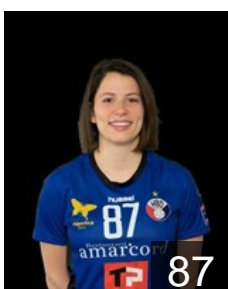

CLUB COMPETITIONS - DELEGATION LIST

EHF European Cup Women 2021/22

 LUX HB Dudelange - Players

 FRA

Bottoli Charlotte

Position: Line Player
Place of birth: Metz
Date of birth: 27.11.2002
Height: 170 cm

 LUX

Caruso Zoe

Position: Right Wing
Place of birth: Dudelange
Date of birth: 11.07.2001
Height: 165 cm

 FRA

Colarelli-Carrara Fiona

Position: Centre Back
Place of birth: Pontault
Date of birth: 16.05.1996
Height: 170 cm

 LUX

Corbonnois Julie

Position: Left Back
Place of birth: Esch-sur-Alzette
Date of birth: 18.01.1999
Height: 174 cm

 LUX

Dautaj Dea

Position: Right Back
Place of birth: Luxembourg
Date of birth: 27.07.2000
Height: 178 cm

 LUX

Dautaj Morea

Position: Left Wing
Place of birth: Deçan
Date of birth: 07.04.1998
Height: 167 cm

 LUX

Dickes Sharon

Position: Right Back
Place of birth: Dudelange
Date of birth: 24.06.1998
Height: 171 cm