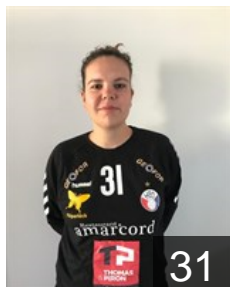

 LUX

Gambini Svenia

Position: Left Wing
Place of birth: Esch/Alzette
Date of birth: 13.01.1999
Height: 167 cm

 LUX

Krier Joy

Position: Right Wing
Place of birth: Esch/Alzette
Date of birth: 29.07.1997
Height: 174 cm

 FRA

Lagarrigue Edwige

Position: Goalkeeper
Place of birth: Sainte-Clotilde
Date of birth: 29.10.1994
Height: 160 cm

CLUB COMPETITIONS - DELEGATION LIST

EHF European Cup Women 2021/22

 LUX HB Dudelange - Players

 FRA

Leythienne Pauline

Position: Goalkeeper
Place of birth: Thionville
Date of birth: 03.05.1990
Height: 182 cm

 LUX

Mockel Joy

Position: Right Wing
Place of birth: Luxembourg
Date of birth: 23.09.1997
Height: 169 cm

 FRA

Osoimwen Jeannifer Ifeoma

Position: Line Player
Place of birth: Beauvais
Date of birth: 24.01.2004
Height: 169 cm

 LUX

Parisot Doreen

Position: Left Wing
Place of birth: Esch-sur-Alzette
Date of birth: 19.03.2002
Height: 163 cm