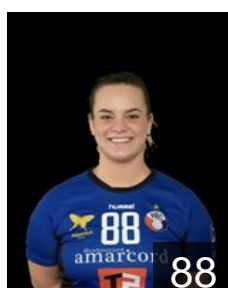

Caruso Zoe

Position: Right Wing
Place of birth: Dudelange
Date of birth: 11.07.2001
Height: 165 cm

 FRA

Colarelli-Carrara Fiona

Position: Centre Back
Place of birth: Pontault
Date of birth: 16.05.1996
Height: 170 cm

 LUX

Corbonnois Julie

Position: Left Back
Place of birth: Esch-sur-Alzette
Date of birth: 18.01.1999
Height: 174 cm

 LUX

Dautaj Dea

Position: Right Back
Place of birth: Luxembourg
Date of birth: 27.07.2000
Height: 178 cm

 LUX

Dautaj Morea

Position: Left Wing
Place of birth: Deçan
Date of birth: 07.04.1998
Height: 167 cm

 LUX

Dickes Sharon

Position: Right Back
Place of birth: Dudelange
Date of birth: 24.06.1998
Height: 171 cm

 LUX

Etoga Eva

Position: Goalkeeper
Place of birth: Dudelange
Date of birth: 27.07.2002
Height: 178 cm

 FRA

Fiorina Salome Patricia

Position: Left Back
Place of birth: Thionville
Date of birth: 28.10.1997
Height: 170 cm