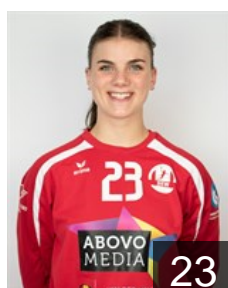

NED

Reus Femke

Position: Goalkeeper
Place of birth: Stede Broec
Date of birth: 03.01.2001
Height: 175 cm