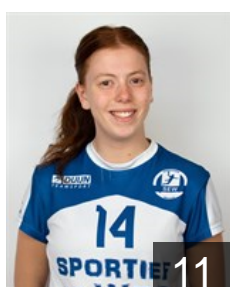

## Beerepoot Amber

Position: Left Wing  
Place of birth: Amsterdam  
Date of birth: 30.12.2002  
Height: 175 cm

 NED

## Beerepoot Jolijn

Position: Back  
Place of birth:  
Date of birth: 30.12.2002  
Height: 183 cm

 NED

## Boonkamp Danique

Position: Centre Back  
Place of birth: Hoorn  
Date of birth: 12.09.1996  
Height: 178 cm

 NED

## de Vries Tess

Position: Centre Back  
Place of birth: Alkmaar  
Date of birth: 04.03.2003  
Height: 183 cm

 NED