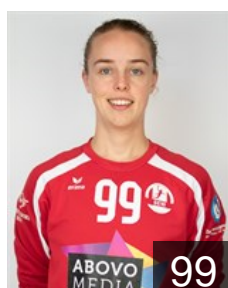

## Roozendaal Amber

Position: Right Wing  
Place of birth: Hoorn  
Date of birth: 23.02.1999  
Height: 176 cm

 NED

## Smit Floor

Position: Line Player  
Place of birth: Obdam  
Date of birth: 01.09.1995  
Height: 168 cm

 NED

## van Giersbergen Zoe

Position: Centre Back  
Place of birth: Hoorn  
Date of birth: 08.05.2001  
Height: 171 cm

 NED