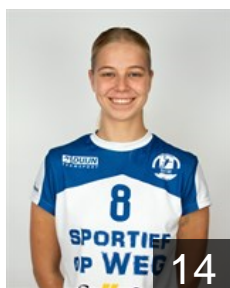

# CLUB COMPETITIONS - DELEGATION LIST

EHF European Cup Women 2021/22

 NED Westfriesland SEW - Players

 NED

## Admiraal Lotte

Position: Right Back  
Place of birth: Wognum  
Date of birth: 21.07.2004  
Height: 178 cm

 NED

## Alings Alyssa

Position: Right Back  
Place of birth: Amstelveen  
Date of birth: 25.11.1991  
Height: 168 cm

 NED

## Beerepoot Amber

Position: Left Wing  
Place of birth: Amsterdam  
Date of birth: 30.12.2002  
Height: 175 cm

 NED