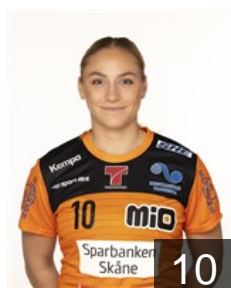

# CLUB COMPETITIONS - DELEGATION LIST

EHF European Cup Women 2021/22

 SWE Kristianstad HK - Players

DEN

## Aabech Siw

Position: Centre Back  
Place of birth: Glostrup  
Date of birth: 30.04.1997  
Height: 168 cm

SWE

## Berglund Julia

Position: Left Back  
Place of birth: Kristianstad  
Date of birth: 30.07.2002  
Height: 190 cm

SRB

## Bogojevic Jovana

Position: Right Wing  
Place of birth:  
Date of birth: 30.08.1994  
Height: 169 cm

SWE