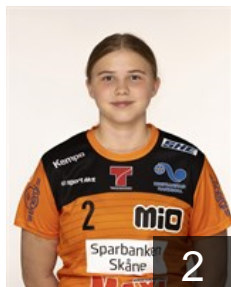

CLUB COMPETITIONS - DELEGATION LIST

EHF European Cup Women 2021/22

SWE Kristianstad HK - Players

SWE

Johansson Saga

Position: Line Player
Place of birth: Kristianstad
Date of birth: 26.10.2004
Height: 173 cm