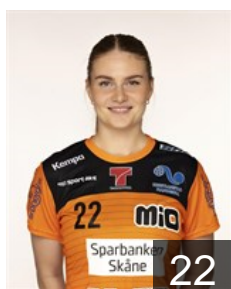

## Left Club

 DEN

## Fagerberg Freja Hammer

Position: Goalkeeper  
Place of birth: Herlev  
Date of birth: 17.05.1997  
Height: 186 cm

Left Club on 03.02.2022

 SWE

## Holmgren Lovisa

Position:  
Place of birth:  
Date of birth: 09.03.2003  
Height: -

Left Club on 03.01.2022

 DEN