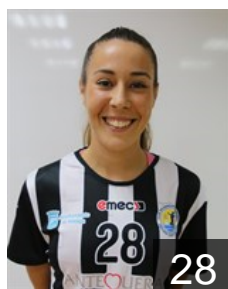

 **ESP**

**López Jiménez Soledad**

Position: Left Wing  
Place of birth:  
Date of birth: 04.04.1992  
Height: 162 cm

 **ESP**

**Molina Martínez Andrea**

Position: Back  
Place of birth: Valencia  
Date of birth: 11.03.2003  
Height: 180 cm

 **ESP**

**Pérez Martín María**

Position: Back  
Place of birth: Málaga  
Date of birth: 07.10.1999  
Height: 167 cm

 **ESP**

**Pineiro Calero Bárbara**

Position: Back  
Place of birth: Málaga  
Date of birth: 21.04.2002  
Height: 174 cm

 **ESP**

**Rojas Asensio Rocío**

Position: Back  
Place of birth: Ciudad Real  
Date of birth: 07.10.1998  
Height: 171 cm

 **ESP**

**Sánchez Cano Laura**

Position: Left Wing  
Place of birth: Málaga  
Date of birth: 05.05.2002  
Height: 166 cm

 **ESP**

**Segado Montero Desire**

Position: Back  
Place of birth: Málaga  
Date of birth: 10.06.1998  
Height: 168 cm

 **ESP**

**Vidal del Palacio Marta**

Position: Goalkeeper  
Place of birth: León  
Date of birth: 20.05.1999  
Height: 170 cm