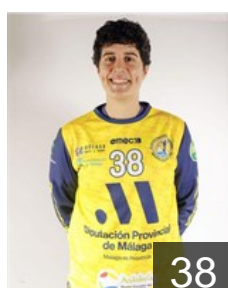

 **ESP**

**Arderius Martin Silvia**

Position: Centre Back  
Place of birth:  
Date of birth: 11.07.1990  
Height: 168 cm

 **ESP**

**Barranco Machuca Carla**

Position: Left Back  
Place of birth: Málaga  
Date of birth: 26.05.2001  
Height: 153 cm

 **ESP**

**Bravo Baldomero Sara**

Position: Left Back  
Place of birth: Mislata  
Date of birth: 20.09.1993  
Height: 170 cm

 **ARG**

**Campigli Rocío**

Position: Line Player  
Place of birth: Buenos Aires  
Date of birth: 06.08.1994  
Height: 170 cm

 **ESP**

**Castellanos Soanez M.**

Position: Goalkeeper  
Place of birth:  
Date of birth: 21.07.1988  
Height: 184 cm

 **ESP**

**Doiro Rodríguez Estela**

Position: Back  
Place of birth: A Guarda  
Date of birth: 28.12.1990  
Height: 165 cm