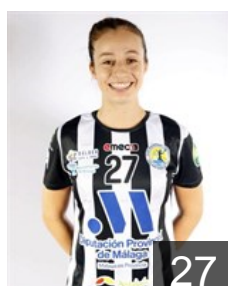

# CLUB COMPETITIONS - DELEGATION LIST

EHF European Cup Women 2021/22

 **ESP** Costa del Sol Malaga - Players

 **BRA**

**Alves Carneiro Talita**

Position: Right Wing  
Place of birth: ponte nova  
Date of birth: 17.10.1996  
Height: 174 cm

 **ESP**

**Bravo Baldomero Sara**

Position: Left Back  
Place of birth: Mislata  
Date of birth: 20.09.1993  
Height: 170 cm

 **ARG**

**Campigli Rocío**

Position: Line Player  
Place of birth: Buenos Aires  
Date of birth: 06.08.1994  
Height: 170 cm

 **ESP**

**Castellanos Soanez M.**

Position: Goalkeeper  
Place of birth:  
Date of birth: 21.07.1988  
Height: 184 cm

 **ESP**

**Doiro Rodríguez Estela**

Position: Back  
Place of birth: A Guarda  
Date of birth: 28.12.1990  
Height: 165 cm

 **BRA**

**Dos Santos Medeiros I.**

Position: Left Back  
Place of birth: Sao Paulo  
Date of birth: 10.04.1994  
Height: 165 cm

 **ESP**

**Fernandez Robles Virginia**

Position: Goalkeeper  
Place of birth: Málaga  
Date of birth: 06.03.1989  
Height: 171 cm