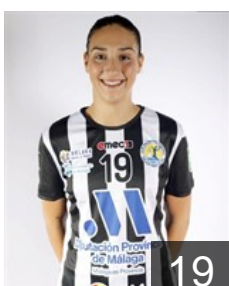

 **ESP**

**Bravo Baldomero Sara**

Position: Left Back  
Place of birth: Mislata  
Date of birth: 20.09.1993  
Height: 170 cm

 **ARG**

**Campigli Rocío**

Position: Line Player  
Place of birth: Buenos Aires  
Date of birth: 06.08.1994  
Height: 170 cm

 **BRA**

**Dos Santos Medeiros I.**

Position: Left Back  
Place of birth: Sao Paulo  
Date of birth: 10.04.1994  
Height: 165 cm

 **ESP**

**Fernandez Robles Virginia**

Position: Goalkeeper  
Place of birth: Málaga  
Date of birth: 06.03.1989  
Height: 171 cm

 **ESP**

**García Ávila Paula**

Position: Line Player  
Place of birth: Almuñecar  
Date of birth: 24.03.1992  
Height: 180 cm

 **ESP**

**Gutierrez Mora Almudena**

Position: Line Player  
Place of birth: Gerena  
Date of birth: 11.09.2002  
Height: 181 cm