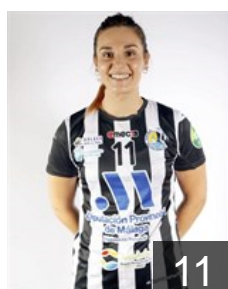

# CLUB COMPETITIONS - DELEGATION LIST

EHF European Cup Women 2021/22

 **ESP** Costa del Sol Malaga - Players

 **BRA**

**Alves Carneiro Talita**

Position: Right Wing  
Place of birth: ponte nova  
Date of birth: 17.10.1996  
Height: 174 cm

 **ESP**

**Arderius Martin Silvia**

Position: Centre Back  
Place of birth:  
Date of birth: 11.07.1990  
Height: 168 cm

 **ESP**

**Barranco Machuca Carla**

Position: Left Back  
Place of birth: Málaga  
Date of birth: 26.05.2001  
Height: 153 cm

 **ESP**

**Bravo Baldomero Sara**

Position: Left Back  
Place of birth: Mislata  
Date of birth: 20.09.1993  
Height: 170 cm

 **ARG**

**Campigli Rocío**

Position: Line Player  
Place of birth: Buenos Aires  
Date of birth: 06.08.1994  
Height: 170 cm