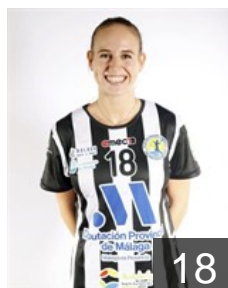

# CLUB COMPETITIONS - DELEGATION LIST

EHF European Cup Women 2021/22

 **ESP** Costa del Sol Malaga - Players

 **ESP**

**López Jiménez Esperanza**

Position: Back  
Place of birth: Málaga  
Date of birth: 04.04.1992  
Height: 157 cm

 **ESP**

**López Jiménez Soledad**

Position: Left Wing  
Place of birth:  
Date of birth: 04.04.1992  
Height: 162 cm

 **ESP**

**Molina Martínez Andrea**

Position: Back  
Place of birth: Valencia  
Date of birth: 11.03.2003  
Height: 180 cm

 **ESP**

**Pérez Martín María**

Position: Back  
Place of birth: Málaga  
Date of birth: 07.10.1999  
Height: 167 cm

 **ESP**

**Pineiro Calero Bárbara**

Position: Back  
Place of birth: Málaga  
Date of birth: 21.04.2002  
Height: 174 cm