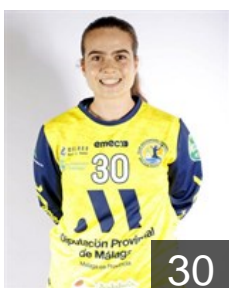

 **ESP**

**López Jiménez Soledad**

Position: Left Wing  
Place of birth:  
Date of birth: 04.04.1992  
Height: 162 cm

 **ESP**

**Molina Martínez Andrea**

Position: Back  
Place of birth: Valencia  
Date of birth: 11.03.2003  
Height: 180 cm

 **ESP**

**Pérez Martín María**

Position: Back  
Place of birth: Málaga  
Date of birth: 07.10.1999  
Height: 167 cm

 **ESP**

**Pineiro Calero Bárbara**

Position: Back  
Place of birth: Málaga  
Date of birth: 21.04.2002  
Height: 174 cm

 **ESP**

**Rojas Asensio Rocío**

Position: Back  
Place of birth: Ciudad Real  
Date of birth: 07.10.1998  
Height: 171 cm

 **ESP**

**Sánchez Cano Laura**

Position: Left Wing  
Place of birth: Málaga  
Date of birth: 05.05.2002  
Height: 166 cm

 **ESP**

**Segado Montero Desire**

Position: Back  
Place of birth: Málaga  
Date of birth: 10.06.1998  
Height: 168 cm

 **ESP**

**Vidal del Palacio Marta**

Position: Goalkeeper  
Place of birth: León  
Date of birth: 20.05.1999  
Height: 170 cm