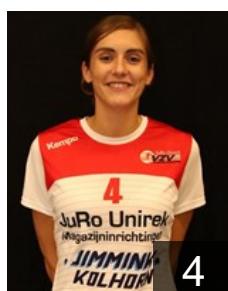

Klessler Lynn

Position: Line Player
Place of birth: Niedorp
Date of birth: 21.06.2001
Height: 165 cm

 NED

Kolken Renée

Position: Wing
Place of birth: Niedorp
Date of birth: 19.01.1999
Height: 170 cm

CLUB COMPETITIONS - DELEGATION LIST

EHF European Cup Women 2021/22

 NED JuRo Unirek VZV - Players

 NED

Koppe Dominique

Position: Line Player
Place of birth: Purmerend
Date of birth: 24.11.1994
Height: 175 cm

 NED

Koppe Silvana

Position: Field Player
Place of birth: Purmerend
Date of birth: 29.12.1991
Height: 176 cm

 NED

Kramer Jane

Position: Field Player
Place of birth: Alkmaar
Date of birth: 02.02.1997
Height: 176 cm

 NED

Kruijer Maud

Position: Left Back
Place of birth: Niedorp
Date of birth: 19.05.1995
Height: 180 cm