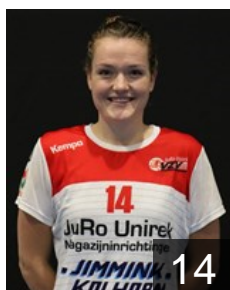

Klessler Lynn

Position: Line Player
Place of birth: Niedorp
Date of birth: 21.06.2001
Height: 165 cm

 NED

Kolken Renée

Position: Wing
Place of birth: Niedorp
Date of birth: 19.01.1999
Height: 170 cm

CLUB COMPETITIONS - DELEGATION LIST

EHF European Cup Women 2021/22

 NED JuRo Unirek VZV - Players

 NED

Koppe Dominique

Position: Line Player
Place of birth: Purmerend
Date of birth: 24.11.1994
Height: 175 cm

 NED

Koppe Silvana

Position: Field Player
Place of birth: Purmerend
Date of birth: 29.12.1991
Height: 176 cm