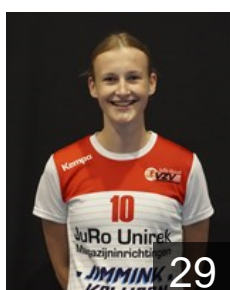

EHF European Cup Women 2021/22

 NED JuRo Unirek VZV - Players

 NED

Koppe Dominique

Position: Line Player
Place of birth: Purmerend
Date of birth: 24.11.1994
Height: 175 cm

 NED

Koppe Silvana

Position: Field Player
Place of birth: Purmerend
Date of birth: 29.12.1991
Height: 176 cm

 NED

Kramer Jane

Position: Field Player
Place of birth: Alkmaar
Date of birth: 02.02.1997
Height: 176 cm

 NED

Kruijer Maud

Position: Left Back
Place of birth: Niedorp
Date of birth: 19.05.1995
Height: 180 cm

 NED

Kruijer Meike

Position: Right Back
Place of birth: Alkmaar
Date of birth: 21.08.2003
Height: 178 cm

 NED

Louwen Romee

Position: Field Player
Place of birth:
Date of birth: 14.04.2002
Height: 167 cm

 NED