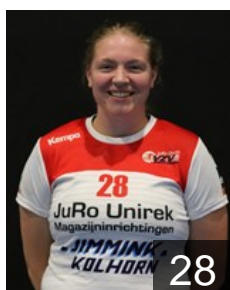

 NED

Kruijer Meike

Position: Right Back
Place of birth: Alkmaar
Date of birth: 21.08.2003
Height: 178 cm

 NED

Louwen Romee

Position: Field Player
Place of birth:
Date of birth: 14.04.2002
Height: 167 cm

 NED

Schop Isa

Position: Field Player
Place of birth: Heerhugowaard
Date of birth: 30.05.2004
Height: 168 cm

 NED

Staal Esma

Position: Left Back
Place of birth:
Date of birth: 19.02.2002
Height: 180 cm

 NED

Stammes Britt

Position: Line Player
Place of birth: Alkmaar
Date of birth: 08.02.2000
Height: 190 cm

 NED

Steverink Romé

Position: Right Wing
Place of birth:
Date of birth: 22.07.2002
Height: 171 cm

 NED

Tamis Maud

Position: Line Player
Place of birth: 't Zand
Date of birth: 04.08.2004
Height: 182 cm