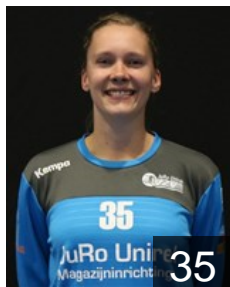

 NED

van der Kroon Carmen

Position: Field Player
Place of birth: Alkmaar
Date of birth: 31.08.2000
Height: 170 cm

CLUB COMPETITIONS - DELEGATION LIST

EHF European Cup Women 2021/22

 NED JuRo Unirek VZV - Players

 NED

van Stralen Eva

Position: Goalkeeper
Place of birth: Heerhugowaard
Date of birth: 10.09.1995
Height: 183 cm

 NED

Worst Demy

Position: Wing
Place of birth: Zaandam
Date of birth: 19.01.1998
Height: 165 cm