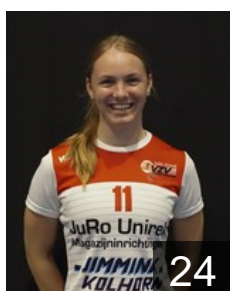

 NED

Kramer Jane

Position: Field Player
Place of birth: Alkmaar
Date of birth: 02.02.1997
Height: 176 cm

 NED

Kruijer Maud

Position: Left Back
Place of birth: Niedorp
Date of birth: 19.05.1995
Height: 180 cm

 NED

Kruijer Meike

Position: Right Back
Place of birth: Alkmaar
Date of birth: 21.08.2003
Height: 178 cm

 NED

Louwen Romee

Position: Field Player
Place of birth:
Date of birth: 14.04.2002
Height: 167 cm

 NED

Schop Isa

Position: Field Player
Place of birth: Heerhugowaard
Date of birth: 30.05.2004
Height: 168 cm

 NED

Staal Esma

Position: Left Back
Place of birth:
Date of birth: 19.02.2002
Height: 180 cm

 NED

Stammes Britt