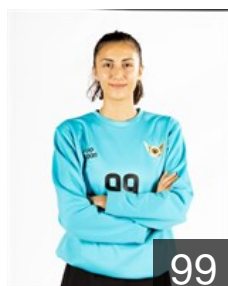

Kilic Melis

Position: Left Wing
Place of birth: Ankara
Date of birth: 01.01.1998
Height: 167 cm

 **TUR**

Köylü Aysu Kübra

Position: Left Back
Place of birth: ankara
Date of birth: 17.04.1996
Height: 180 cm

 **TUR**

Matli Buse

Position: Right Wing
Place of birth: Izmir
Date of birth: 28.11.1994
Height: 164 cm

 **TUR**

Özdemir Hatice

Position: Line Player
Place of birth: ESKISEHIR
Date of birth: 26.06.2000
Height: 178 cm

 **TUR**

Özdemir Öznur

Position: Goalkeeper
Place of birth: ESKISEHIR
Date of birth: 22.04.2002
Height: 183 cm

CLUB COMPETITIONS - DELEGATION LIST

EHF European Cup Women 2021/22

 **TUR** Ankara Yenimahalle BSK - Players