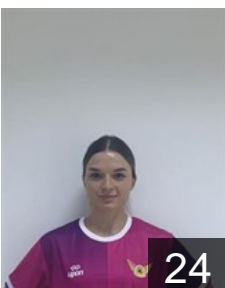

CLUB COMPETITIONS - DELEGATION LIST

EHF European Cup Women 2021/22

 **TUR** Ankara Yenimahalle BSK - Players

 **TUR**

Akalin Selen

Position: Goalkeeper
Place of birth: Ankara
Date of birth: 25.08.1998
Height: 171 cm

 **TUR**

Ay Babur Fatma

Position: Goalkeeper
Place of birth: Afyonkarahisar
Date of birth: 01.05.1992
Height: 175 cm

 **TUR**

Bas Funda

Position: Left Wing
Place of birth: ankara
Date of birth: 19.05.1996
Height: -