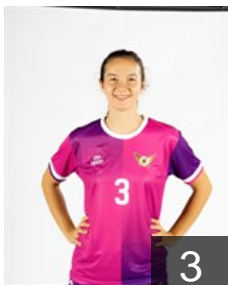

Kilic Melis

Position: Left Wing
Place of birth: Ankara
Date of birth: 01.01.1998
Height: 167 cm

 **TUR**

Köylü Aysu Kübra

Position: Left Back
Place of birth: ankara
Date of birth: 17.04.1996
Height: 180 cm

 **TUR**

Matli Buse

Position: Right Wing
Place of birth: Izmir
Date of birth: 28.11.1994
Height: 164 cm

 **TUR**

Özdemir Hatice

Position: Line Player
Place of birth: ESKISEHIR
Date of birth: 26.06.2000
Height: 178 cm

 **TUR**

Özdemir Öznur

Position: Goalkeeper
Place of birth: ESKISEHIR
Date of birth: 22.04.2002
Height: 183 cm

CLUB COMPETITIONS - DELEGATION LIST

EHF European Cup Women 2021/22

 **TUR** Ankara Yenimahalle BSK - Players

 **TUR**

Piren Cansu

Position: Right Back
Place of birth: Yatagan / MUGLA
Date of birth: 11.05.1999
Height: -

 **TUR**

Tezkorkmaz Mehtap

Position: Centre Back
Place of birth: adana
Date of birth: 02.02.1999
Height: 172 cm