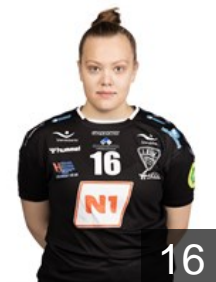

CLUB COMPETITIONS - DELEGATION LIST

EHF European Cup Women 2021/22

 ISL IBV Vestmannaeyjar - Players

 ISL

Adalsteinsdottir Telma

Position: Left Wing
Place of birth: Vestmannaeyjar
Date of birth: 12.05.2002
Height: 165 cm

 ISL

Arnarsdottir Katla

Position: Left Wing
Place of birth: Vestmannaeyjar
Date of birth: 28.05.2005
Height: 169 cm

 ISL

Arnarsdóttir Þóra

Position: Line Player
Place of birth: Vestmannaeyjar
Date of birth: 03.01.1999
Height: 174 cm

 ISL

Bjarnadottir Olöf Maren

Position: Goalkeeper
Place of birth: Reykjavik
Date of birth: 16.10.2002
Height: 171 cm

 SWE

Cardell Lina

Position: Right Wing
Place of birth: Skeda
Date of birth: 19.02.2001
Height: 166 cm

 ISL

Einarsdottir Amelia Dis

Position: Left Wing
Place of birth: Reykjavik
Date of birth: 08.05.2004
Height: 165 cm

 ISL

Eiríksdóttir Herdís

Position: Line Player
Place of birth:
Date of birth: 14.08.2006
Height: -