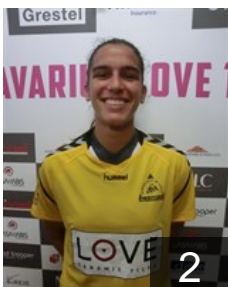

95

 **POR**

Silva Eulalia

Position: Centre Back
Place of birth: S. João da
Date of birth: 10.04.2000
Height: 163 cm

7

 **POR**

Soares Catarina

Position: Right Wing
Place of birth: Estarreja
Date of birth: 16.08.2001
Height: 162 cm

4

 **POR**

Soares Mónica

Position:
Place of birth:
Date of birth: 05.07.1994
Height: 173 cm

11

 **POR**

Trindade Joana

Position: Line Player
Place of birth: Almeirim
Date of birth: 30.05.2001
Height: 175 cm

8

Left Club

 **POR**

Cruz Ines

Position: Left Back
Place of birth: Salreu
Date of birth: 16.11.2001
Height: 171 cm

2

Left Club on 04.10.2021

 **POR**