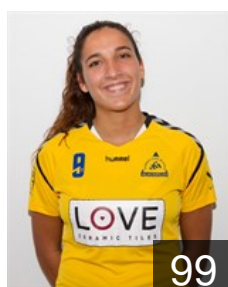

4

 **POR**

Soares Mónica

Position:
Place of birth:
Date of birth: 05.07.1994
Height: 173 cm

11

 **POR**

Trindade Joana

Position: Line Player
Place of birth: Almeirim
Date of birth: 30.05.2001
Height: 175 cm

8

Left Club

 **POR**

Cruz Ines

Position: Left Back
Place of birth: Salreu
Date of birth: 16.11.2001
Height: 171 cm

2

Left Club on 04.10.2021

 **POR**

Silva Ana Carolina

Position: Left Back
Place of birth:
Date of birth: 19.09.1997
Height: 175 cm

99

Left Club on 19.01.2022

CLUB COMPETITIONS - DELEGATION LIST

EHF European Cup Women 2021/22

 POR Alavarium Love Tiles - Players