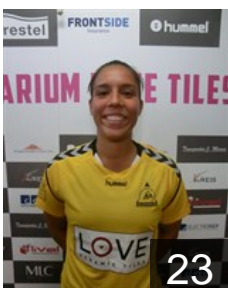

Position: Right Back
Place of birth:
Date of birth: 19.09.2000
Height: 168 cm

17

 POR

Justino Carolina

Position: Left Back
Place of birth: Alcanena
Date of birth: 07.01.2002
Height: 173 cm

34

 POR

Leite Ines

Position: Right Wing
Place of birth: Porto
Date of birth: 18.06.2002
Height: 169 cm

20

 POR

Madail Andreia

Position: Goalkeeper
Place of birth: Aveiro
Date of birth: 31.05.1991
Height: 169 cm

 POR

Martins Ana Rui

Position: Centre Back
Place of birth: Aveiro
Date of birth: 13.12.2002
Height: 171 cm

55

 POR

Monteiro Carolina

Position: Left Wing
Place of birth:
Date of birth: 08.10.1998
Height: 169 cm

 POR

Oliveira Diana

Position: Right Back
Place of birth: Paranhos, Porto
Date of birth: 24.02.1998
Height: 169 cm

9

CLUB COMPETITIONS - DELEGATION LIST

EHF European Cup Women 2021/22

 **POR** Alavarium Love Tiles - Players

 **BRA**