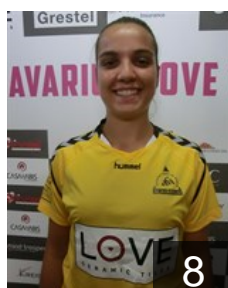

5

 **POR**

Sequeira Constança

Position: Centre Back
Place of birth:
Date of birth: 17.02.2004
Height: 172 cm

14

 **BRA**

Sequeira Erika

Position: Left Wing
Place of birth: Recife
Date of birth: 25.12.1987
Height: 165 cm

95

 **POR**

Silva Eulalia

Position: Centre Back
Place of birth: S. João da
Date of birth: 10.04.2000
Height: 163 cm

7

 **POR**

Soares Catarina

Position: Right Wing
Place of birth: Estarreja
Date of birth: 16.08.2001
Height: 162 cm

4

 **POR**

Soares Mónica

Position:
Place of birth:
Date of birth: 05.07.1994
Height: 173 cm

11

 **POR**

Trindade Joana

Position: Line Player
Place of birth: Almeirim
Date of birth: 30.05.2001
Height: 175 cm