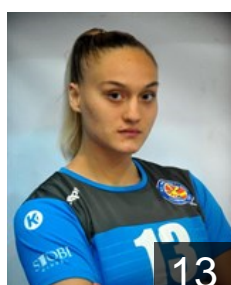

Position: Centre Back
Place of birth: Skopje
Date of birth: 21.01.1999
Height: 175 cm

 MKD

Gjoshevska Jana

Position: Left Wing
Place of birth: Skopje
Date of birth: 05.02.2003
Height: 160 cm

 MKD

Guguljanova Marija

Position: Right Back
Place of birth: Strumica
Date of birth: 11.11.1999
Height: 173 cm

 MKD

Hristoska Lea

Position: Goalkeeper
Place of birth: Skopje
Date of birth: 16.03.2004
Height: 173 cm

 MKD

Ilijaz Amra

Position: Goalkeeper
Place of birth: Skopje
Date of birth: 15.07.2000
Height: 170 cm

 MKD

Ivanovska Elena

Position: Right Wing
Place of birth: Skopje
Date of birth: 01.10.2001
Height: 173 cm

 MKD

Kalajdjievska Jana

Position: Left Back
Place of birth:
Date of birth: 28.12.2000
Height: 172 cm

 MKD

Kolovska Aleksandra

Position: Line Player
Place of birth: Skopje
Date of birth: 23.02.2004
Height: 172 cm

 MKD

Mladenovska Iva