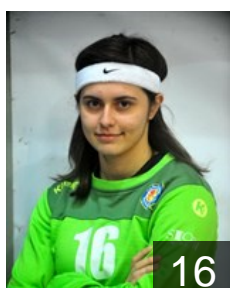

MKD

Vaseva Mila

Position: Goalkeeper
Place of birth: Skopje
Date of birth: 23.10.2004
Height: 175 cm

TEAM OFFICIALS

MKD

Damchevska Julijana

Date of birth: 22.07.1979