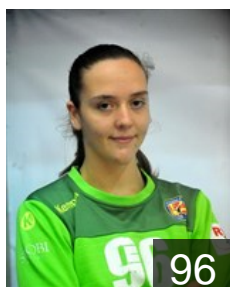

Position: Left Back
Place of birth: Skopje
Date of birth: 09.12.2000
Height: 185 cm

CLUB COMPETITIONS - DELEGATION LIST

EHF European Cup Women 2021/22

 MKD WHC Metalurg - Players

 MKD

Petreska Marija

Position: Line Player
Place of birth: Struga
Date of birth: 07.01.2003
Height: 176 cm

 MKD

Stamenkova Teodora

Position: Right Back
Place of birth: Veles
Date of birth: 09.08.2003
Height: 187 cm

 MKD

Temelkovska Marija

Position: Left Wing
Place of birth: Bitola
Date of birth: 26.08.2003
Height: 166 cm

 MKD

Temelkovska Tamara

Position: Left Back
Place of birth: Bitola
Date of birth: 26.08.2003
Height: 176 cm

 MKD

Todorov Anastasija

Position: Goalkeeper
Place of birth: Skopje
Date of birth: 11.11.2004
Height: 178 cm