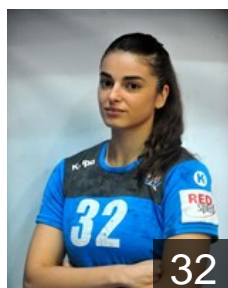

CLUB COMPETITIONS - DELEGATION LIST

EHF European Cup Women 2021/22

 MKD WHC Metalurg - Players

 MKD

Arsenievska Ivana

Position: Centre Back
Place of birth:
Date of birth: 08.12.2003
Height: 175 cm

 MKD

Bozinovska Iva

Position: Centre Back
Place of birth: Skopje
Date of birth: 21.01.1999
Height: 175 cm

 MKD

Gjoshevska Jana

Position: Left Wing
Place of birth: Skopje
Date of birth: 05.02.2003
Height: 160 cm

 MKD

Guguljanova Marija

Position: Right Back
Place of birth: Strumica
Date of birth: 11.11.1999
Height: 173 cm

 MKD

Hristoska Lea

Position: Goalkeeper
Place of birth: Skopje
Date of birth: 16.03.2004
Height: 173 cm

 MKD

Ilijaz Amra