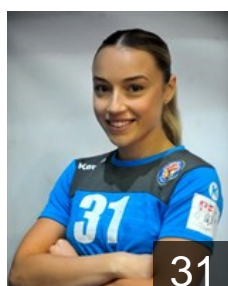

CLUB COMPETITIONS - DELEGATION LIST

EHF European Cup Women 2021/22

 MKD WHC Metalurg - Players

 MKD

Arsenievska Ivana

Position: Centre Back
Place of birth:
Date of birth: 08.12.2003
Height: 175 cm

 MKD

Bozinovska Iva

Position: Centre Back
Place of birth: Skopje
Date of birth: 21.01.1999
Height: 175 cm

 MKD

Gjoshevska Jana

Position: Left Wing
Place of birth: Skopje
Date of birth: 05.02.2003
Height: 160 cm

 MKD

Guguljanova Marija

Position: Right Back
Place of birth: Strumica
Date of birth: 11.11.1999
Height: 173 cm

 MKD

Hristoska Lea

Position: Goalkeeper
Place of birth: Skopje
Date of birth: 16.03.2004
Height: 173 cm

 MKD

Ilijaz Amra

Position: Goalkeeper
Place of birth: Skopje
Date of birth: 15.07.2000
Height: 170 cm

 MKD

Ivanovska Elena

Position: Right Wing
Place of birth: Skopje
Date of birth: 01.10.2001
Height: 173 cm

 MKD

Kalajdjievska Jana