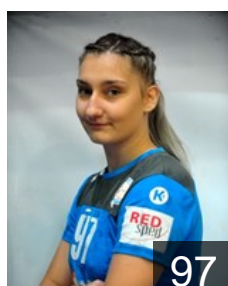

Position: Goalkeeper
Place of birth: Skopje
Date of birth: 15.07.2000
Height: 170 cm

 MKD

Ivanovska Elena

Position: Right Wing
Place of birth: Skopje
Date of birth: 01.10.2001
Height: 173 cm

 MKD

Kalajdjievska Jana

Position: Left Back
Place of birth:
Date of birth: 28.12.2000
Height: 172 cm

 MKD

Kolovska Aleksandra

Position: Line Player
Place of birth: Skopje
Date of birth: 23.02.2004
Height: 172 cm

 MKD

Mladenovska Iva

Position: Right Back
Place of birth: Skopje
Date of birth: 14.01.2007
Height: 180 cm

 MKD

Nestoroska Nena

Position: Centre Back
Place of birth: Struga
Date of birth: 18.05.2005
Height: 169 cm

 MKD

Nikolic Milica