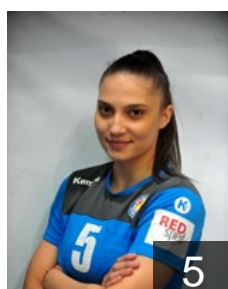

CLUB COMPETITIONS - DELEGATION LIST

EHF European Cup Women 2021/22

 MKD WHC Metalurg - Players

 MKD

Arsenievska Ivana

Position: Centre Back
Place of birth:
Date of birth: 08.12.2003
Height: 175 cm

 MKD

Bozinovska Iva

Position: Centre Back
Place of birth: Skopje
Date of birth: 21.01.1999
Height: 175 cm

 MKD

Gjoshevska Jana

Position: Left Wing
Place of birth: Skopje
Date of birth: 05.02.2003
Height: 160 cm

 MKD

Guguljanova Marija

Position: Right Back
Place of birth: Strumica
Date of birth: 11.11.1999
Height: 173 cm

 MKD

Hristoska Lea

Position: Goalkeeper
Place of birth: Skopje
Date of birth: 16.03.2004
Height: 173 cm

 MKD

Ilijaz Amra