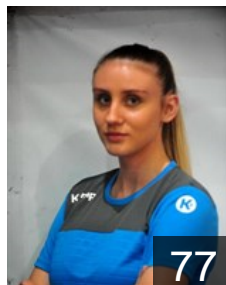

Position: Right Back
Place of birth: Skopje
Date of birth: 14.01.2007
Height: 180 cm

 MKD

Nestoroska Nena

Position: Centre Back
Place of birth: Struga
Date of birth: 18.05.2005
Height: 169 cm

 MKD

Nikolic Milica

Position: Left Back
Place of birth: Skopje
Date of birth: 09.12.2000
Height: 185 cm

CLUB COMPETITIONS - DELEGATION LIST

EHF European Cup Women 2021/22

 MKD WHC Metalurg - Players

 MKD

Petreska Marija

Position: Line Player
Place of birth: Struga
Date of birth: 07.01.2003
Height: 176 cm

 MKD

Stamenkova Teodora

Position: Right Back
Place of birth: Veles
Date of birth: 09.08.2003
Height: 187 cm

 MKD

Temelkovska Marija

Position: Left Wing
Place of birth: Bitola
Date of birth: 26.08.2003
Height: 166 cm