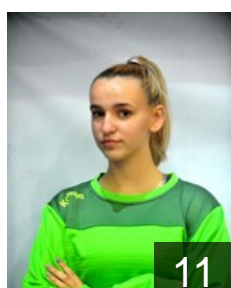

CLUB COMPETITIONS - DELEGATION LIST

EHF European Cup Women 2021/22

 MKD WHC Metalurg - Players

 MKD

Arsenievska Ivana

Position: Centre Back
Place of birth:
Date of birth: 08.12.2003
Height: 175 cm

 MKD

Bozinovska Iva

Position: Centre Back
Place of birth: Skopje
Date of birth: 21.01.1999
Height: 175 cm

 MKD

Gjoshevska Jana

Position: Left Wing
Place of birth: Skopje
Date of birth: 05.02.2003
Height: 160 cm

 MKD

Guguljanova Marija

Position: Right Back
Place of birth: Strumica
Date of birth: 11.11.1999
Height: 173 cm

 MKD

Hristoska Lea

Position: Goalkeeper
Place of birth: Skopje
Date of birth: 16.03.2004
Height: 173 cm

 MKD

Ilijaz Amra

Position: Goalkeeper
Place of birth: Skopje
Date of birth: 15.07.2000
Height: 170 cm

 MKD

Ivanovska Elena

Position: Right Wing
Place of birth: Skopje
Date of birth: 01.10.2001
Height: 173 cm

 MKD

Kalajdjievska Jana