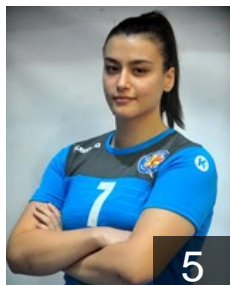

Position: Goalkeeper
Place of birth: Skopje
Date of birth: 15.07.2000
Height: 170 cm

 MKD

Ivanovska Elena

Position: Right Wing
Place of birth: Skopje
Date of birth: 01.10.2001
Height: 173 cm

 MKD

Kalajdjievska Jana

Position: Left Back
Place of birth:
Date of birth: 28.12.2000
Height: 172 cm

 MKD

Kolovska Aleksandra

Position: Line Player
Place of birth: Skopje
Date of birth: 23.02.2004
Height: 172 cm

 MKD

Mladenovska Iva

Position: Right Back
Place of birth: Skopje
Date of birth: 14.01.2007
Height: 180 cm

 MKD

Nestoroska Nena

Position: Centre Back
Place of birth: Struga
Date of birth: 18.05.2005
Height: 169 cm

 MKD

Nikolic Milica

Position: Left Back
Place of birth: Skopje
Date of birth: 09.12.2000
Height: 185 cm

CLUB COMPETITIONS - DELEGATION LIST

EHF European Cup Women 2021/22

 MKD WHC Metalurg - Players

 MKD

Petreska Marija

Position: Line Player
Place of birth: Struga
Date of birth: 07.01.2003
Height: 176 cm