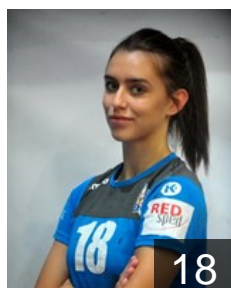

CLUB COMPETITIONS - DELEGATION LIST

EHF European Cup Women 2021/22

 MKD WHC Metalurg - Players

 MKD

Arsenievska Ivana

Position: Centre Back
Place of birth:
Date of birth: 08.12.2003
Height: 175 cm

 MKD

Bozinovska Iva

Position: Centre Back
Place of birth: Skopje
Date of birth: 21.01.1999
Height: 175 cm

 MKD

Gjoshevska Jana

Position: Left Wing
Place of birth: Skopje
Date of birth: 05.02.2003
Height: 160 cm

 MKD

Guguljanova Marija

Position: Right Back
Place of birth: Strumica
Date of birth: 11.11.1999
Height: 173 cm

 MKD

Hristoska Lea

Position: Goalkeeper
Place of birth: Skopje
Date of birth: 16.03.2004
Height: 173 cm

 MKD

Ilijaz Amra