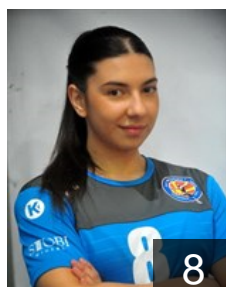

 MKD

Temelkovska Tamara

Position: Left Back
Place of birth: Bitola
Date of birth: 26.08.2003
Height: 176 cm

 MKD

Todorov Anastasija

Position: Goalkeeper
Place of birth: Skopje
Date of birth: 11.11.2004
Height: 178 cm

 MKD

Trajkovikj Mila

Position: Left Wing
Place of birth: Kumanovo
Date of birth: 17.11.2000
Height: 164 cm

 MKD

Vaseva Mila

Position: Goalkeeper
Place of birth: Skopje
Date of birth: 23.10.2004
Height: 175 cm