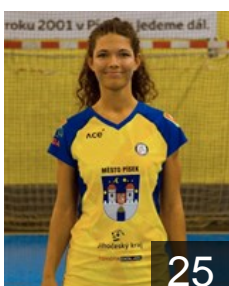

Noskova Nela

Position: Right Back
Place of birth: Písek
Date of birth: 01.11.2004
Height: 173 cm

 CZE

Peskova Michaela

Position: Right Wing
Place of birth: Praha
Date of birth: 07.01.1996
Height: 175 cm

 CZE

Pokorna Tereza

Position: Left Back
Place of birth:
Date of birth: 28.05.1994
Height: 180 cm

 CZE

Preslová Lucie

Position: Goalkeeper
Place of birth: Písek
Date of birth: 02.10.1998
Height: 180 cm

 CZE

Souckova Michaela

Position: Right Back
Place of birth: Havl.Brod
Date of birth: 07.03.1993
Height: 184 cm

 CZE

Stellnerova Alena

Position: Line Player
Place of birth:
Date of birth: 22.08.1989
Height: 170 cm

 CZE

Svobodová Eva