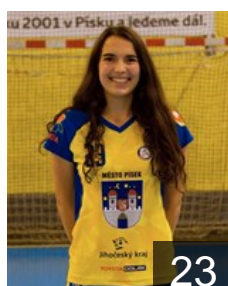

 CZE

Krzová Regina

Position: Goalkeeper
Place of birth: Písek
Date of birth: 31.07.2000
Height: 175 cm

 CZE

Kubišová Kristýna

Position: Centre Back
Place of birth: Praha
Date of birth: 01.03.1996
Height: 171 cm

 CZE

Merglová Alexandra

Position: Right Wing
Place of birth: Písek
Date of birth: 23.10.1997
Height: 173 cm

CLUB COMPETITIONS - DELEGATION LIST

EHF European Cup Women 2021/22

 CZE Sokol Pisek - Players

 CZE

Noskova Nela

Position: Right Back
Place of birth: Písek
Date of birth: 01.11.2004
Height: 173 cm

 CZE

Peskova Michaela

Position: Right Wing
Place of birth: Praha
Date of birth: 07.01.1996
Height: 175 cm

 CZE