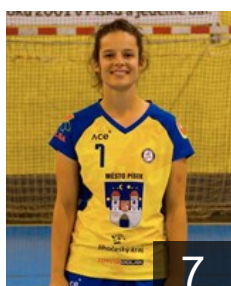

 CZE

Chlupová Jana

Position: Centre Back
Place of birth: Praha
Date of birth: 23.06.1996
Height: 168 cm

 CZE

Chuda Karolina

Position: Centre Back
Place of birth: Melník
Date of birth: 10.12.2003
Height: 169 cm

 CZE

Dolejšová Anna

Position: Left Back
Place of birth: Zlív
Date of birth: 13.10.1993
Height: 178 cm

 CZE

Housková Karolina

Position: Right Back
Place of birth: Strakonice
Date of birth: 30.12.2003
Height: 170 cm

 CZE

Krzová Regina

Position: Goalkeeper
Place of birth: Písek
Date of birth: 31.07.2000
Height: 175 cm

 CZE

Kubišová Kristýna

Position: Centre Back
Place of birth: Praha
Date of birth: 01.03.1996
Height: 171 cm

 CZE

Merglová Alexandra

Position: Right Wing
Place of birth: Písek
Date of birth: 23.10.1997
Height: 173 cm

CLUB COMPETITIONS - DELEGATION LIST

EHF European Cup Women 2021/22

 CZE Sokol Pisek - Players

 CZE