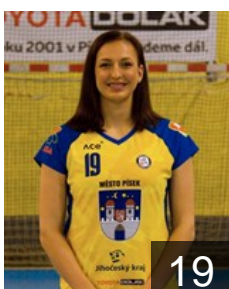

 CZE

Merglová Alexandra

Position: Right Wing
Place of birth: Písek
Date of birth: 23.10.1997
Height: 173 cm

CLUB COMPETITIONS - DELEGATION LIST

EHF European Cup Women 2021/22

 CZE Sokol Pisek - Players

 CZE

Noskova Nela

Position: Right Back
Place of birth: Písek
Date of birth: 01.11.2004
Height: 173 cm

 CZE

Peskova Michaela

Position: Right Wing
Place of birth: Praha
Date of birth: 07.01.1996
Height: 175 cm

 CZE

Pokorna Tereza

Position: Left Back
Place of birth:
Date of birth: 28.05.1994
Height: 180 cm

 CZE

Preslová Lucie

Position: Goalkeeper
Place of birth: Písek
Date of birth: 02.10.1998
Height: 180 cm

 CZE

Souckova Michaela

Position: Right Back
Place of birth: Havl.Brod
Date of birth: 07.03.1993
Height: 184 cm

 CZE

Stellnerova Alena

Position: Line Player
Place of birth:
Date of birth: 22.08.1989
Height: 170 cm

 CZE

Svobodová Eva