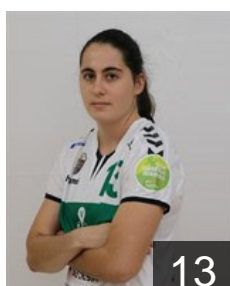

 **ESP**

Bernabe Cobos Paola

Position: Left Back
Place of birth: TORREVIEJA
Date of birth: 11.08.2003
Height: 174 cm

 **BRA**

Clausson Bitolo Gabriela

Position: Right Back
Place of birth: Sao Paulo
Date of birth: 01.04.1999
Height: 180 cm

 **ESP**

Duque Romero Maria Gracia

Position: Left Wing
Place of birth: Puertollano
Date of birth: 17.02.2001
Height: 167 cm

 **ESP**

Escribano Sanchez-Mateos

Position: Centre Back
Place of birth: ALCAZAR DE
Date of birth: 04.05.1990
Height: 178 cm

 **ESP**

Flores Adsuara Maria

Position: Right Back
Place of birth: ALMAZORA
Date of birth: 04.10.1991
Height: 167 cm

 **ESP**

Gasco Arranz Clara

Position: Right Wing
Place of birth:
Date of birth: 27.05.2000
Height: 172 cm

 **ESP**

Guilabert Navarro Celia

Position: Left Wing
Place of birth: ELCHE
Date of birth: 07.08.2001
Height: 163 cm

 **ESP**

Guilabert Segura Lucia

Position: Left Back
Place of birth: ELCHE
Date of birth: 11.08.2002
Height: 170 cm