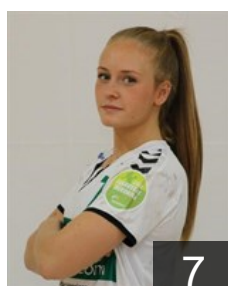

 **ESP**

Duque Romero Maria Gracia

Position: Left Wing
Place of birth: Puertollano
Date of birth: 17.02.2001
Height: 167 cm

 **ESP**

Escribano Sanchez-Mateos

Position: Centre Back
Place of birth: ALCAZAR DE
Date of birth: 04.05.1990
Height: 178 cm

 **ESP**

Flores Adsuara Maria

Position: Right Back
Place of birth: ALMAZORA
Date of birth: 04.10.1991
Height: 167 cm

 **ESP**

Gasco Arranz Clara

Position: Right Wing
Place of birth:
Date of birth: 27.05.2000
Height: 172 cm

 **ESP**

Guilabert Navarro Celia

Position: Left Wing
Place of birth: ELCHE
Date of birth: 07.08.2001
Height: 163 cm

 **ESP**

Guilabert Segura Lucia

Position: Left Back
Place of birth: ELCHE
Date of birth: 11.08.2002
Height: 170 cm

 **ESP**

Martinez Ruiz Elena

Position: Left Back
Place of birth: VALENCIA
Date of birth: 16.11.2000
Height: 182 cm

 **ESP**

Mendez Garcia Patricia

Position: Centre Back
Place of birth: ELCHE
Date of birth: 08.02.2000
Height: 169 cm