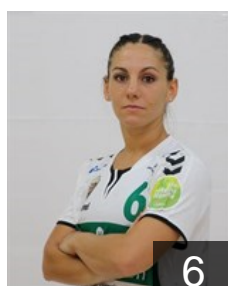

 **ESP**

Guilabert Navarro Celia

Position: Left Wing
Place of birth: ELCHE
Date of birth: 07.08.2001
Height: 163 cm

 **ESP**

Guilabert Segura Lucia

Position: Left Back
Place of birth: ELCHE
Date of birth: 11.08.2002
Height: 170 cm

 **ESP**

Martinez Ruiz Elena

Position: Left Back
Place of birth: VALENCIA
Date of birth: 16.11.2000
Height: 182 cm

 **ESP**

Mendez Garcia Patricia

Position: Centre Back
Place of birth: ELCHE
Date of birth: 08.02.2000
Height: 169 cm

 **ARG**

Menendez Giselle Beatriz

Position: Right Wing
Place of birth: BUENOS AIRES
Date of birth: 12.08.1993
Height: 158 cm

CLUB COMPETITIONS - DELEGATION LIST

EHF European Cup Women 2021/22

 **ESP ATTICGO Bm Elche - Players**