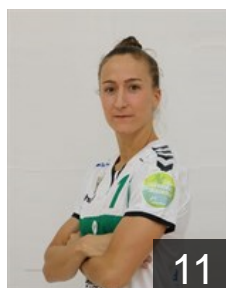

 **ESP**

Martinez Ruiz Elena

Position: Left Back
Place of birth: VALENCIA
Date of birth: 16.11.2000
Height: 182 cm

 **ESP**

Mendez Garcia Patricia

Position: Centre Back
Place of birth: ELCHE
Date of birth: 08.02.2000
Height: 169 cm

 **ARG**

Menendez Giselle Beatriz

Position: Right Wing
Place of birth: BUENOS AIRES
Date of birth: 12.08.1993
Height: 158 cm

CLUB COMPETITIONS - DELEGATION LIST

EHF European Cup Women 2021/22

 **ESP ATTICGO Bm Elche - Players**

 **ESP**

Morales Claire Nicole

Position: Goalkeeper
Place of birth: LA GUARDIA-
Date of birth: 05.08.1998
Height: 171 cm

 **ESP**

Musons Gimeno Ivet

Position: Left Back
Place of birth: Sant Quirze del
Date of birth: 17.06.1992
Height: 169 cm