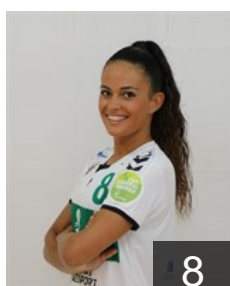

 **ESP**

Flores Adsuara Maria

Position: Right Back
Place of birth: ALMAZORA
Date of birth: 04.10.1991
Height: 167 cm

 **ESP**

Gasco Arranz Clara

Position: Right Wing
Place of birth:
Date of birth: 27.05.2000
Height: 172 cm

 **ESP**

Guilabert Navarro Celia

Position: Left Wing
Place of birth: ELCHE
Date of birth: 07.08.2001
Height: 163 cm

 **ESP**

Guilabert Segura Lucia

Position: Left Back
Place of birth: ELCHE
Date of birth: 11.08.2002
Height: 170 cm

 **ESP**

Martinez Ruiz Elena

Position: Left Back
Place of birth: VALENCIA
Date of birth: 16.11.2000
Height: 182 cm

 **ESP**

Mendez Garcia Patricia

Position: Centre Back
Place of birth: ELCHE
Date of birth: 08.02.2000
Height: 169 cm

 **ARG**

Menendez Giselle Beatriz

Position: Right Wing
Place of birth: BUENOS AIRES
Date of birth: 12.08.1993
Height: 158 cm

CLUB COMPETITIONS - DELEGATION LIST

EHF European Cup Women 2021/22

 **ESP ATTICGO Bm Elche - Players**