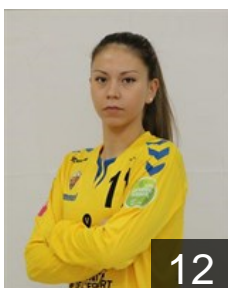

 **ESP**

Guilabert Navarro Celia

Position: Left Wing
Place of birth: ELCHE
Date of birth: 07.08.2001
Height: 163 cm

 **ESP**

Guilabert Segura Lucia

Position: Left Back
Place of birth: ELCHE
Date of birth: 11.08.2002
Height: 170 cm

 **ESP**

Martinez Ruiz Elena

Position: Left Back
Place of birth: VALENCIA
Date of birth: 16.11.2000
Height: 182 cm

 **ESP**

Mendez Garcia Patricia

Position: Centre Back
Place of birth: ELCHE
Date of birth: 08.02.2000
Height: 169 cm

 **ARG**

Menendez Giselle Beatriz

Position: Right Wing
Place of birth: BUENOS AIRES
Date of birth: 12.08.1993
Height: 158 cm

CLUB COMPETITIONS - DELEGATION LIST

EHF European Cup Women 2021/22

 **ESP ATTICGO Bm Elche - Players**

 **ESP**

Morales Claire Nicole

Position: Goalkeeper
Place of birth: LA GUARDIA-
Date of birth: 05.08.1998
Height: 171 cm

 **ESP**

Musons Gimeno Ivet

Position: Left Back
Place of birth: Sant Quirze del
Date of birth: 17.06.1992
Height: 169 cm