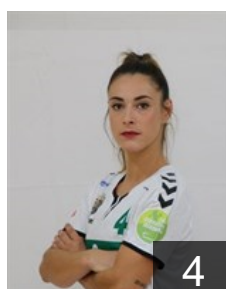

ESP

Sempere Herrera África

Position: Line Player
Place of birth: Elche, Alicante
Date of birth: 25.09.1992
Height: 167 cm