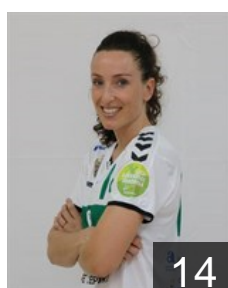

 **ESP**

Bernabe Cobos Paola

Position: Left Back
Place of birth: TORREVIEJA
Date of birth: 11.08.2003
Height: 174 cm

 **BRA**

Clausson Bitolo Gabriela

Position: Right Back
Place of birth: Sao Paulo
Date of birth: 01.04.1999
Height: 180 cm

 **ESP**

Duque Romero Maria Gracia

Position: Left Wing
Place of birth: Puertollano
Date of birth: 17.02.2001
Height: 167 cm

 **ESP**

Escribano Sanchez-Mateos

Position: Centre Back
Place of birth: ALCAZAR DE
Date of birth: 04.05.1990
Height: 178 cm

 **ESP**

Flores Adsuara Maria

Position: Right Back
Place of birth: ALMAZORA
Date of birth: 04.10.1991
Height: 167 cm

 **ESP**

Gasco Arranz Clara

Position: Right Wing
Place of birth:
Date of birth: 27.05.2000
Height: 172 cm

 **ESP**

Guilabert Navarro Celia

Position: Left Wing
Place of birth: ELCHE
Date of birth: 07.08.2001
Height: 163 cm

 **ESP**

Guilabert Segura Lucia

Position: Left Back
Place of birth: ELCHE
Date of birth: 11.08.2002
Height: 170 cm