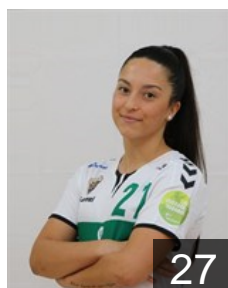

CLUB COMPETITIONS - DELEGATION LIST

EHF European Cup Women 2021/22

 **ESP ATTICGO Bm Elche - Players**

 **ESP**

Andreu Sempere Nuria

Position: Centre Back
Place of birth: Santa Pola
Date of birth: 29.01.1991
Height: 161 cm

 **ESP**

Bernabe Cobos Paola

Position: Left Back
Place of birth: TORREVIEJA
Date of birth: 11.08.2003
Height: 174 cm

 **BRA**

Clausson Bitolo Gabriela

Position: Right Back
Place of birth: Sao Paulo
Date of birth: 01.04.1999
Height: 180 cm

 **ESP**

Duque Romero Maria Gracia

Position: Left Wing
Place of birth: Puertollano
Date of birth: 17.02.2001
Height: 167 cm

 **ESP**

Escribano Sanchez-Mateos

Position: Centre Back
Place of birth: ALCAZAR DE
Date of birth: 04.05.1990
Height: 178 cm