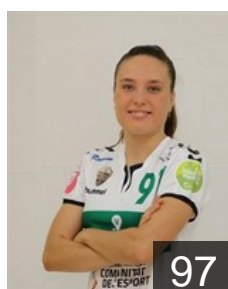

CLUB COMPETITIONS - DELEGATION LIST

EHF European Cup Women 2021/22

 **ESP ATTICGO Bm Elche - Players**

 **ESP**

Andreu Sempere Nuria

Position: Centre Back
Place of birth: Santa Pola
Date of birth: 29.01.1991
Height: 161 cm

 **ESP**

Bernabe Cobos Paola

Position: Left Back
Place of birth: TORREVIEJA
Date of birth: 11.08.2003
Height: 174 cm

 **BRA**

Clausson Bitolo Gabriela

Position: Right Back
Place of birth: Sao Paulo
Date of birth: 01.04.1999
Height: 180 cm

 **ESP**

Duque Romero Maria Gracia

Position: Left Wing
Place of birth: Puertollano
Date of birth: 17.02.2001
Height: 167 cm

 **ESP**

Escribano Sanchez-Mateos

Position: Centre Back
Place of birth: ALCAZAR DE
Date of birth: 04.05.1990
Height: 178 cm