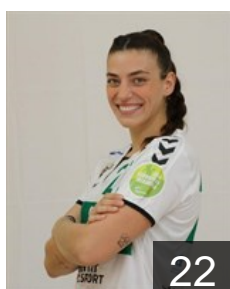

CLUB COMPETITIONS - DELEGATION LIST

EHF European Cup Women 2021/22

 **ESP ATTICGO Bm Elche - Players**

 **ESP**

Andreu Sempere Nuria

Position: Centre Back
Place of birth: Santa Pola
Date of birth: 29.01.1991
Height: 161 cm

 **ESP**

Bernabe Cobos Paola

Position: Left Back
Place of birth: TORREVIEJA
Date of birth: 11.08.2003
Height: 174 cm

 **BRA**

Clausson Bitolo Gabriela

Position: Right Back
Place of birth: Sao Paulo
Date of birth: 01.04.1999
Height: 180 cm

 **ESP**

Duque Romero Maria Gracia

Position: Left Wing
Place of birth: Puertollano
Date of birth: 17.02.2001
Height: 167 cm

 **ESP**

Escribano Sanchez-Mateos

Position: Centre Back
Place of birth: ALCAZAR DE
Date of birth: 04.05.1990
Height: 178 cm