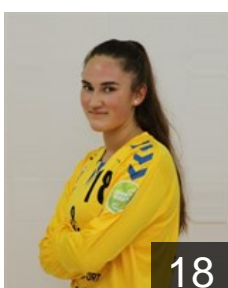

 **ESP**

Morales Claire Nicole

Position: Goalkeeper
Place of birth: LA GUARDIA-
Date of birth: 05.08.1998
Height: 171 cm

 **ESP**

Musons Gimeno Ivet

Position: Left Back
Place of birth: Sant Quirze del
Date of birth: 17.06.1992
Height: 169 cm

 **BRA**

Rodrigues Meira Pamela

Position: Goalkeeper
Place of birth: Blumenau
Date of birth: 31.05.1999
Height: 183 cm

 **ESP**

Sempere Herrera África

Position: Line Player
Place of birth: Elche, Alicante
Date of birth: 25.09.1992
Height: 167 cm

 **ESP**

Vicente Marco Paula

Position: Goalkeeper
Place of birth: ELCHE
Date of birth: 01.03.2003
Height: 174 cm

 **RUS**

Zhukova Ekaterina

Position: Line Player
Place of birth: MALAGA
Date of birth: 05.11.1997
Height: 170 cm