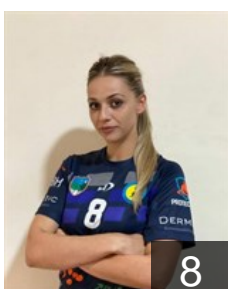

CLUB COMPETITIONS - DELEGATION LIST

EHF European Cup Women 2021/22

 BIH RK Hadzici - Players

 MNE

Blecic Sara

Position: Centre Back
Place of birth: NIKSIC
Date of birth: 13.04.2000
Height: 168 cm

 BIH

Bosnjak Lea

Position: Left Wing
Place of birth: NOVA BILA
Date of birth: 11.01.2005
Height: 168 cm

 BIH

Cahtarevic Sara

Position: Right Wing
Place of birth: Zavidovici
Date of birth: 19.03.1998
Height: 172 cm

 BIH

Cajic Ajla

Position: Left Back
Place of birth: Sarajevo
Date of birth: 28.05.2003
Height: 180 cm

 BIH

Cajic Zerina

Position: Goalkeeper
Place of birth: SARAJEVO
Date of birth: 26.08.2005
Height: 169 cm

 BIH

Demic Edina