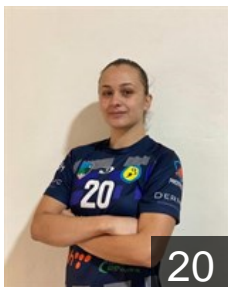

Position: Line Player
Place of birth: SARAJEVO
Date of birth: 02.04.2004
Height: 172 cm

 BIH

Fejzic Samra

Position: Line Player
Place of birth: Sarajevo
Date of birth: 22.02.2002
Height: 175 cm

 BIH

Hadziabdic Amina

Position: Right Back
Place of birth: TRAVNIK
Date of birth: 05.09.2004
Height: 178 cm

 BIH

Halebic Adna

Position: Line Player
Place of birth: Mostar
Date of birth: 14.04.1997
Height: 175 cm

 BIH

Ibrica Sara

Position: Left Wing
Place of birth: SARAJEVO
Date of birth: 10.04.2006
Height: 172 cm

CLUB COMPETITIONS - DELEGATION LIST

EHF European Cup Women 2021/22

 BIH RK Hadzici - Players

 BIH

Kulic Dejana

Position: Centre Back
Place of birth: Sokolac
Date of birth: 31.08.1996
Height: 171 cm