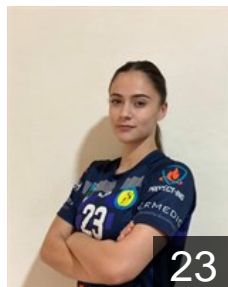

Position: Line Player
Place of birth: SARAJEVO
Date of birth: 02.04.2004
Height: 172 cm

 BIH

Fejzic Samra

Position: Line Player
Place of birth: Sarajevo
Date of birth: 22.02.2002
Height: 175 cm

 BIH

Hadziabdic Amina

Position: Right Back
Place of birth: TRAVNIK
Date of birth: 05.09.2004
Height: 178 cm

 BIH

Halebic Adna

Position: Line Player
Place of birth: Mostar
Date of birth: 14.04.1997
Height: 175 cm

 BIH

Ibrica Sara

Position: Left Wing
Place of birth: SARAJEVO
Date of birth: 10.04.2006
Height: 172 cm

CLUB COMPETITIONS - DELEGATION LIST

EHF European Cup Women 2021/22

 BIH RK Hadzici - Players

 BIH

Kulic Dejana

Position: Centre Back
Place of birth: Sokolac
Date of birth: 31.08.1996
Height: 171 cm

 BIH

Mehremic Anisa

Position: Right Back
Place of birth: Sarajevo
Date of birth: 20.12.2001
Height: 173 cm

 BIH

Sehic Hana

Position: Centre Back
Place of birth: Satajevo
Date of birth: 16.07.2003
Height: 170 cm