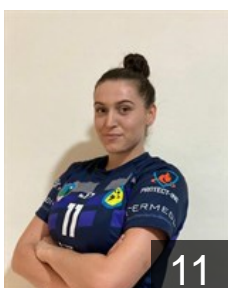

Position: Left Wing
Place of birth: NOVA BILA
Date of birth: 11.01.2005
Height: 168 cm

 BIH

Cahtarevic Sara

Position: Right Wing
Place of birth: Zavidovici
Date of birth: 19.03.1998
Height: 172 cm

 BIH

Cajic Ajla

Position: Left Back
Place of birth: Sarajevo
Date of birth: 28.05.2003
Height: 180 cm

 BIH

Cajic Zerina

Position: Goalkeeper
Place of birth: SARAJEVO
Date of birth: 26.08.2005
Height: 169 cm

 BIH

Demic Edina

Position: Right Back
Place of birth: Mostar
Date of birth: 30.06.1997
Height: 182 cm

 BIH

Duratbegovic Amina

Position: Right Back
Place of birth:
Date of birth: 20.09.2002
Height: 175 cm

 BIH

Durdevic Amna

Position: Line Player
Place of birth: SARAJEVO
Date of birth: 02.04.2004
Height: 172 cm

 BIH

Fejzic Samra

Position: Line Player
Place of birth: Sarajevo
Date of birth: 22.02.2002
Height: 175 cm

 BIH

Hadziabdic Amina