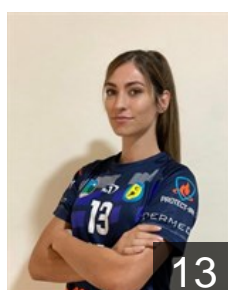

CLUB COMPETITIONS - DELEGATION LIST

EHF European Cup Women 2021/22

 BIH RK Hadzici - Players

 MNE

Blecic Sara

Position: Centre Back
Place of birth: NIKSIC
Date of birth: 13.04.2000
Height: 168 cm

 BIH

Bosnjak Lea

Position: Left Wing
Place of birth: NOVA BILA
Date of birth: 11.01.2005
Height: 168 cm

 BIH

Cahtarevic Sara

Position: Right Wing
Place of birth: Zavidovici
Date of birth: 19.03.1998
Height: 172 cm

 BIH

Cajic Ajla

Position: Left Back
Place of birth: Sarajevo
Date of birth: 28.05.2003
Height: 180 cm

 BIH

Cajic Zerina

Position: Goalkeeper
Place of birth: SARAJEVO
Date of birth: 26.08.2005
Height: 169 cm

 BIH

Demic Edina

Position: Right Back
Place of birth: Mostar
Date of birth: 30.06.1997
Height: 182 cm

 BIH

Duratbegovic Amina

Position: Right Back
Place of birth:
Date of birth: 20.09.2002
Height: 175 cm

 BIH

Durdevic Amna