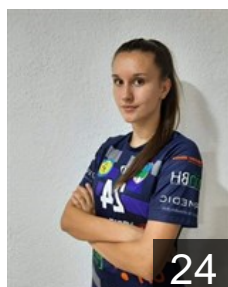

Position: Left Wing
Place of birth: SARAJEVO
Date of birth: 10.04.2006
Height: 172 cm

CLUB COMPETITIONS - DELEGATION LIST

EHF European Cup Women 2021/22

 BIH RK Hadzici - Players

 BIH

Kulic Dejana

Position: Centre Back
Place of birth: Sokolac
Date of birth: 31.08.1996
Height: 171 cm

 BIH

Mehremic Anisa

Position: Right Back
Place of birth: Sarajevo
Date of birth: 20.12.2001
Height: 173 cm

 BIH

Sehic Hana

Position: Centre Back
Place of birth: Satajevo
Date of birth: 16.07.2003
Height: 170 cm

 BIH

Selimovic Anisa

Position: Goalkeeper
Place of birth: Mostar
Date of birth: 28.08.1998
Height: 171 cm

 BIH

Spiljak Lamija

Position: Goalkeeper
Place of birth:
Date of birth: 01.12.2006
Height: 180 cm

 BIH

Suljic Ena

Position: Left Back
Place of birth:
Date of birth: 02.02.2005
Height: 182 cm

 BIH

Telarevic Melina

Position: Goalkeeper
Place of birth: Sarajevo
Date of birth: 28.11.2001
Height: 166 cm

Left Club