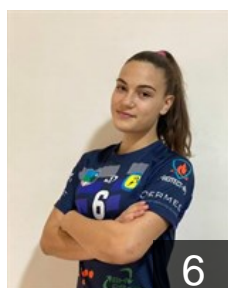

Position: Left Wing
Place of birth: NOVA BILA
Date of birth: 11.01.2005
Height: 168 cm

 BIH

Cahtarevic Sara

Position: Right Wing
Place of birth: Zavidovici
Date of birth: 19.03.1998
Height: 172 cm

 BIH

Cajic Ajla

Position: Left Back
Place of birth: Sarajevo
Date of birth: 28.05.2003
Height: 180 cm

 BIH

Cajic Zerina

Position: Goalkeeper
Place of birth: SARAJEVO
Date of birth: 26.08.2005
Height: 169 cm

 BIH

Demic Edina

Position: Right Back
Place of birth: Mostar
Date of birth: 30.06.1997
Height: 182 cm

 BIH

Duratbegovic Amina

Position: Right Back
Place of birth:
Date of birth: 20.09.2002
Height: 175 cm

 BIH

Durdevic Amna

Position: Line Player
Place of birth: SARAJEVO
Date of birth: 02.04.2004
Height: 172 cm

 BIH

Fejzic Samra

Position: Line Player
Place of birth: Sarajevo
Date of birth: 22.02.2002
Height: 175 cm

 BIH

Hadziabdic Amina