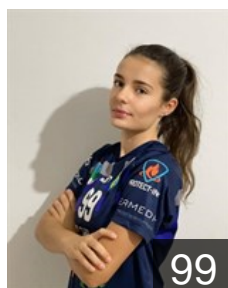

CLUB COMPETITIONS - DELEGATION LIST

EHF European Cup Women 2021/22

 BIH RK Hadzici - Players

 MNE

Blecic Sara

Position: Centre Back
Place of birth: NIKSIC
Date of birth: 13.04.2000
Height: 168 cm

 BIH

Bosnjak Lea

Position: Left Wing
Place of birth: NOVA BILA
Date of birth: 11.01.2005
Height: 168 cm

 BIH

Cahtarevic Sara

Position: Right Wing
Place of birth: Zavidovici
Date of birth: 19.03.1998
Height: 172 cm

 BIH

Cajic Ajla

Position: Left Back
Place of birth: Sarajevo
Date of birth: 28.05.2003
Height: 180 cm

 BIH

Cajic Zerina

Position: Goalkeeper
Place of birth: SARAJEVO
Date of birth: 26.08.2005
Height: 169 cm

 BIH

Demic Edina