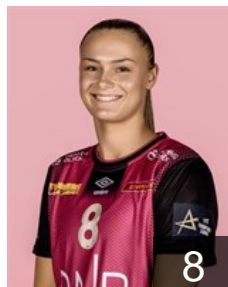

CLUB COMPETITIONS - DELEGATION LIST

EHF Champions League Women 2021/22

 NOR *Vipers Kristiansand - Players*

 NOR
Dahl Ragnhild Valle
Position: Back
Place of birth: Molde
Date of birth: 02.01.1998
Height: 178 cm

 NOR
Dahlum Karine Emilie
Position: Back
Place of birth: Kristiansand
Date of birth: 16.12.1999
Height: 179 cm

 CRO
Debelic Ana
Position: Line Player
Place of birth:
Date of birth: 09.01.1994
Height: 183 cm