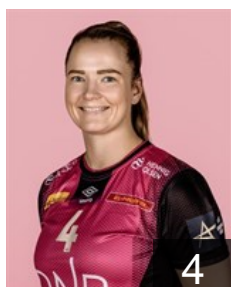

 NOR
Lunde Katrine
Position: Goalkeeper
Place of birth: Kristiansand
Date of birth: 30.03.1980
Height: 181 cm

CLUB COMPETITIONS - DELEGATION LIST

EHF Champions League Women 2021/22

 NOR *Vipers Kristiansand - Players*

 NOR

Mørk Nora

Position: Back
Place of birth: Oslo
Date of birth: 05.04.1991
Height: 167 cm

 NOR

Naes Andersen S.

Position: Left Wing
Place of birth: Porsgrunn
Date of birth: 12.11.1996
Height: 173 cm

 NOR

Olsen Karoline

Position: Left Wing
Place of birth: Kristiansand
Date of birth: 16.06.1998
Height: 171 cm

 ESP

Pena Abaurrea Nerea

Position: Back
Place of birth: Pamplona
Date of birth: 13.12.1989
Height: 175 cm

 NOR

Refsnes Tonje Haugjord