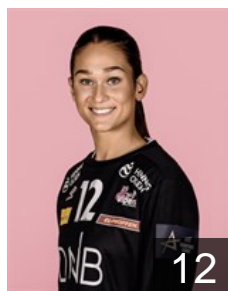

CLUB COMPETITIONS - DELEGATION LIST

EHF Champions League Women 2021/22

 NOR *Vipers Kristiansand - Players*

 NOR
Dahl Ragnhild Valle
Position: Back
Place of birth: Molde
Date of birth: 02.01.1998
Height: 178 cm

 NOR
Dahlum Karine Emilie
Position: Back
Place of birth: Kristiansand
Date of birth: 16.12.1999
Height: 179 cm

 CRO
Debelic Ana
Position: Line Player
Place of birth:
Date of birth: 09.01.1994
Height: 183 cm