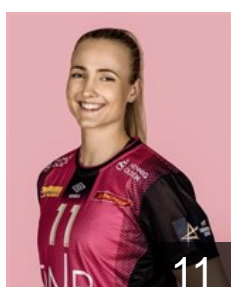

NOR

Waade Silje Katrine

Position: Back
Place of birth: Stjørdal
Date of birth: 20.03.1994
Height: 183 cm