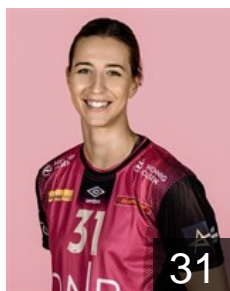

CLUB COMPETITIONS - DELEGATION LIST

EHF Champions League Women 2021/22

 NOR *Vipers Kristiansand - Players*

 NOR
Dahl Ragnhild Valle
Position: Back
Place of birth: Molde
Date of birth: 02.01.1998
Height: 178 cm

 NOR
Dahlum Karine Emilie
Position: Back
Place of birth: Kristiansand
Date of birth: 16.12.1999
Height: 179 cm

 CRO
Debelic Ana
Position: Line Player
Place of birth:
Date of birth: 09.01.1994
Height: 183 cm