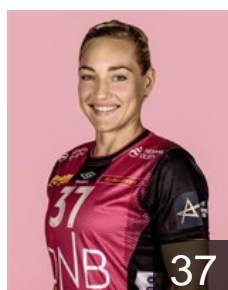

 SWE
Eriksson Evelina
Position: Goalkeeper
Place of birth: Österhaninge
Date of birth: 20.08.1996
Height: 185 cm

 SWE
Gullén Isabelle
Position: Back
Place of birth: Sävedalen
Date of birth: 29.06.1989
Height: 178 cm

 NOR
Hesselberg Mina
Position: Left Wing
Place of birth: oslo
Date of birth: 20.04.2000
Height: 177 cm

 NOR
Hoeve Tuva Ulsaker
Position: Right Wing
Place of birth: Oslo
Date of birth: 11.06.2000
Height: 172 cm

 CZE
Jerábková Markéta
Position: Back
Place of birth:
Date of birth: 08.02.1996
Height: 174 cm

 NOR
Jonassen Vilde Kaurin
Position: Left Wing
Place of birth: Kristiansand
Date of birth: 01.09.1992
Height: 164 cm