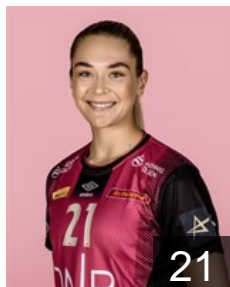

CLUB COMPETITIONS - DELEGATION LIST

EHF Champions League Women 2021/22

 NOR *Vipers Kristiansand - Players*

 NOR
Dahl Ragnhild Valle
Position: Back
Place of birth: Molde
Date of birth: 02.01.1998
Height: 178 cm

 NOR
Dahlum Karine Emilie
Position: Back
Place of birth: Kristiansand
Date of birth: 16.12.1999
Height: 179 cm

 CRO
Debelic Ana
Position: Line Player
Place of birth:
Date of birth: 09.01.1994
Height: 183 cm