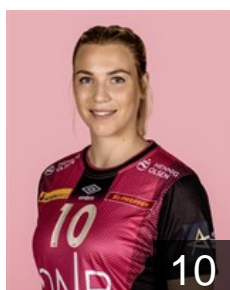

NOR
Jonassen Vilde Kaurin
Position: Left Wing
Place of birth: Kristiansand
Date of birth: 01.09.1992
Height: 164 cm