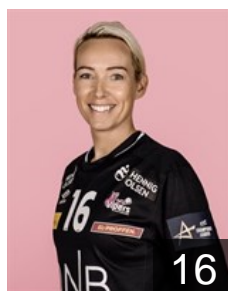

 NOR
Hesselberg Mina
Position: Left Wing
Place of birth: oslo
Date of birth: 20.04.2000
Height: 177 cm

 NOR
Hoeve Tuva Ulsaker
Position: Right Wing
Place of birth: Oslo
Date of birth: 11.06.2000
Height: 172 cm

 CZE
Jerábková Markéta
Position: Back
Place of birth:
Date of birth: 08.02.1996
Height: 174 cm

 NOR
Jonassen Vilde Kaurin
Position: Left Wing
Place of birth: Kristiansand
Date of birth: 01.09.1992
Height: 164 cm

 CZE
Knedlikova Jana
Position: Right Wing
Place of birth:
Date of birth: 22.06.1989
Height: 168 cm

 NOR
Løke Heidi
Position: Line Player
Place of birth: Tonsberg
Date of birth: 12.12.1982
Height: 177 cm