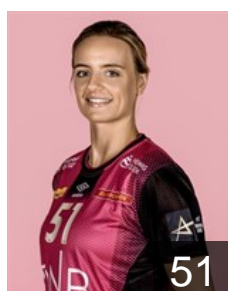

CLUB COMPETITIONS - DELEGATION LIST

EHF Champions League Women 2021/22

 NOR *Vipers Kristiansand - Players*

 NOR
Dahl Ragnhild Valle
Position: Back
Place of birth: Molde
Date of birth: 02.01.1998
Height: 178 cm

 NOR
Dahlum Karine Emilie
Position: Back
Place of birth: Kristiansand
Date of birth: 16.12.1999
Height: 179 cm

 CRO
Debelic Ana
Position: Line Player
Place of birth:
Date of birth: 09.01.1994
Height: 183 cm

 SWE
Eriksson Evelina
Position: Goalkeeper
Place of birth: Österhaninge
Date of birth: 20.08.1996
Height: 185 cm

 SWE
Gullén Isabelle
Position: Back
Place of birth: Sävedalen
Date of birth: 29.06.1989
Height: 178 cm

 NOR
Hesselberg Mina
Position: Left Wing
Place of birth: oslo
Date of birth: 20.04.2000
Height: 177 cm

 NOR
Hoeve Tuva Ulsaker
Position: Right Wing
Place of birth: Oslo
Date of birth: 11.06.2000
Height: 172 cm