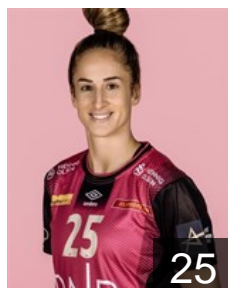

 NOR
Lunde Katrine
Position: Goalkeeper
Place of birth: Kristiansand
Date of birth: 30.03.1980
Height: 181 cm

CLUB COMPETITIONS - DELEGATION LIST

EHF Champions League Women 2021/22

 NOR *Vipers Kristiansand - Players*

 NOR

Mørk Nora

Position: Back
Place of birth: Oslo
Date of birth: 05.04.1991
Height: 167 cm

 NOR

Naes Andersen S.

Position: Left Wing
Place of birth: Porsgrunn
Date of birth: 12.11.1996
Height: 173 cm

 NOR

Olsen Karoline

Position: Left Wing
Place of birth: Kristiansand
Date of birth: 16.06.1998
Height: 171 cm

 ESP

Pena Abaurrea Nerea

Position: Back
Place of birth: Pamplona
Date of birth: 13.12.1989
Height: 175 cm

 NOR

Refsnes Tonje Haugjord