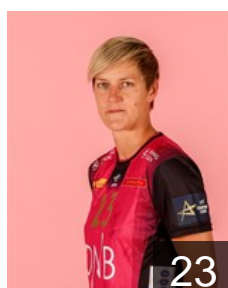

HUN

Tomori Zsuzsanna

Position: Left Back
Place of birth: Budapest
Date of birth: 18.06.1987
Height: 187 cm