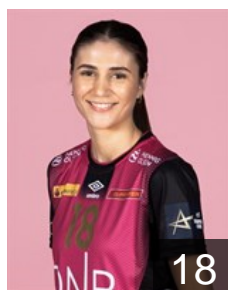

CLUB COMPETITIONS - DELEGATION LIST

EHF Champions League Women 2021/22

 NOR *Vipers Kristiansand - Players*

 NOR
Dahl Ragnhild Valle
Position: Back
Place of birth: Molde
Date of birth: 02.01.1998
Height: 178 cm

 NOR
Dahlum Karine Emilie
Position: Back
Place of birth: Kristiansand
Date of birth: 16.12.1999
Height: 179 cm

 CRO
Debelic Ana
Position: Line Player
Place of birth:
Date of birth: 09.01.1994
Height: 183 cm

 SWE
Eriksson Evelina
Position: Goalkeeper
Place of birth: Österhaninge
Date of birth: 20.08.1996
Height: 185 cm

 SWE
Gullén Isabelle
Position: Back
Place of birth: Sävedalen
Date of birth: 29.06.1989
Height: 178 cm