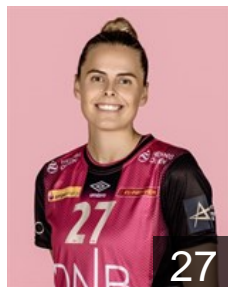

 NOR
Lunde Katrine
Position: Goalkeeper
Place of birth: Kristiansand
Date of birth: 30.03.1980
Height: 181 cm

CLUB COMPETITIONS - DELEGATION LIST

EHF Champions League Women 2021/22

 NOR *Vipers Kristiansand - Players*

 NOR

Mørk Nora

Position: Back
Place of birth: Oslo
Date of birth: 05.04.1991
Height: 167 cm

 NOR

Naes Andersen S.

Position: Left Wing
Place of birth: Porsgrunn
Date of birth: 12.11.1996
Height: 173 cm

 NOR

Olsen Karoline