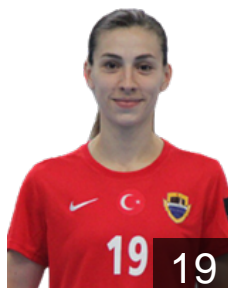

CLUB COMPETITIONS - DELEGATION LIST

EHF Champions League Women 2021/22

 TUR Kastamonu Belediyesi GSK - Players

 TUR

Akalin Cansu

Position: Line Player
Place of birth:
Date of birth: 25.08.1998
Height: 181 cm

 TUR

Akgün Göktepe Nurceren

Position: Line Player
Place of birth:
Date of birth: 20.06.1992
Height: 179 cm

 TUR

Aydın Elif Sila

Position: Left Wing
Place of birth:
Date of birth: 11.04.1996
Height: 171 cm

 TUR

Çaliskan Neslihan

Position: Left Back
Place of birth: izmir
Date of birth: 29.07.1997
Height: 180 cm

 TUR

Demirçelen Ceren

Position: Line Player
Place of birth:
Date of birth: 23.02.1992
Height: 171 cm

 TUR

Durdu Merve

Position: Goalkeeper
Place of birth:
Date of birth: 15.04.1996
Height: 182 cm

 TUR

Iskenderoglu Serpil

Position: Centre Back
Place of birth:
Date of birth: 15.07.1982
Height: 167 cm

 TUR

Islamoglu Halime