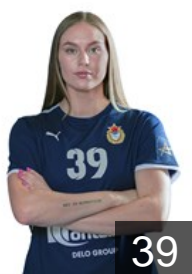

Position: Centre Back
Place of birth:
Date of birth: 23.03.1998
Height: 180 cm

RUS

SCHEGLOVA Kristina

Position: Right Back
Place of birth: Tolyatti
Date of birth: 20.05.2003
Height: 174 cm

CLUB COMPETITIONS - DELEGATION LIST

EHF Champions League Women 2021/22

 RUS CSKA - Players

RUS

Sedoykina Anna

Position: Goalkeeper
Place of birth: Volgograd
Date of birth: 01.08.1984
Height: 184 cm

BLR

Shamanouskaya Viktoryia

Position: Line Player
Place of birth: Minsk
Date of birth: 08.08.1993
Height: 172 cm

RUS

Skorobogatchenko Antonina

Position: Right Back
Place of birth:
Date of birth: 14.02.1999
Height: 182 cm

RUS

Sudakova Marina

Position: Right Wing
Place of birth: Volgograd
Date of birth: 17.02.1989
Height: 164 cm

RUS

Vasilenko Valeriia

Position: Goalkeeper
Place of birth: Moscow
Date of birth: 10.07.2002
Height: 171 cm

RUS

Vedekhina Polina

Position: Left Back
Place of birth:
Date of birth: 06.01.1994
Height: 177 cm