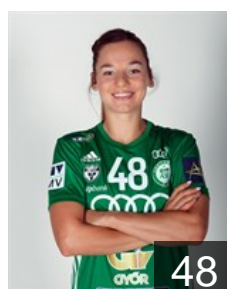

CLUB COMPETITIONS - DELEGATION LIST

EHF Champions League Women 2021/22

 HUN Györi Audi ETO KC - Players

 SWE

Blohm Linn

Position: Line Player
Place of birth: Ingarö
Date of birth: 20.05.1992
Height: 180 cm

 NOR

Dale Kari Brattset

Position: Line Player
Place of birth: Fredrikstad
Date of birth: 15.02.1991
Height: 183 cm

 MNE

Despotovic Jelena

Position: Right Back
Place of birth: Podgorica
Date of birth: 30.04.1994
Height: 183 cm

 HUN

Faluvégi Dorottya

Position: Right Wing
Place of birth: Budapest
Date of birth: 31.03.1998
Height: 170 cm

 HUN

Farkas Julia

Position: Centre Back
Place of birth: Sárvár
Date of birth: 01.08.2004
Height: 165 cm

 HUN

Fodor Csenge Réka

Position: Left Wing
Place of birth: Keszthely
Date of birth: 23.04.1999
Height: 174 cm

 HUN

Gerencser Fanni

Position: Back
Place of birth: Győr
Date of birth: 06.01.2003
Height: 172 cm