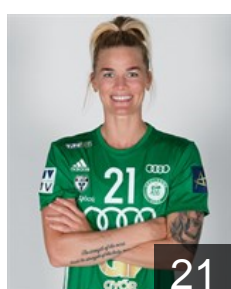

 HUN

Faluvégi Dorottya

Position: Right Wing
Place of birth: Budapest
Date of birth: 31.03.1998
Height: 170 cm

 HUN

Farkas Julia

Position: Centre Back
Place of birth: Sárvár
Date of birth: 01.08.2004
Height: 165 cm

 HUN

Fodor Csenge Réka

Position: Left Wing
Place of birth: Keszthely
Date of birth: 23.04.1999
Height: 174 cm

 HUN

Gerencser Fanni

Position: Back
Place of birth: Győr
Date of birth: 06.01.2003
Height: 172 cm

 FRA

Glauser Laura

Position: Goalkeeper
Place of birth: Besancon
Date of birth: 20.08.1993
Height: 178 cm

 HUN

Háfra Noémi

Position: Left Back
Place of birth: Cegléd
Date of birth: 05.10.1998
Height: 179 cm

 DEN

Hansen Anne Mette

Position: Left Back
Place of birth: Glostrup
Date of birth: 25.08.1994
Height: 185 cm

 NOR

Kristiansen V.

Position: Left Back
Place of birth: Stavanger
Date of birth: 10.07.1990
Height: 175 cm