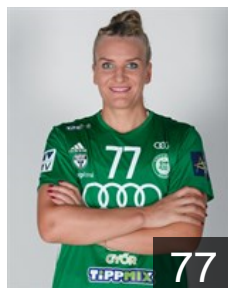

Leynaud Amandine

Position: Goalkeeper
Place of birth: Aubenas
Date of birth: 02.05.1986
Height: 178 cm

 HUN

Lukács Viktória

Position: Right Wing
Place of birth: Budapest
Date of birth: 31.10.1995
Height: 168 cm

 FRA

Nze Minko Estelle

Position: Centre Back
Place of birth: Saint-Sébastien-
Date of birth: 11.08.1991
Height: 178 cm

 NOR

Oftedal Stine Bredal

Position: Centre Back
Place of birth: Oslo
Date of birth: 25.09.1991
Height: 168 cm

 HUN

Ogonovszky Eszter

Position: Right Back
Place of birth: Komárom
Date of birth: 14.07.2003
Height: 178 cm

 ROU

Pintea Crina Elena

Position: Line Player
Place of birth: Podu Turcului
Date of birth: 03.04.1990
Height: 192 cm