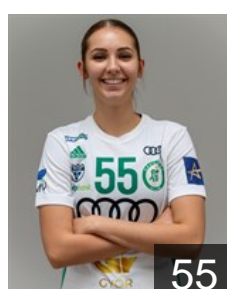

 FRA

Glauser Laura

Position: Goalkeeper
Place of birth: Besancon
Date of birth: 20.08.1993
Height: 178 cm

 HUN

Háfra Noémi

Position: Left Back
Place of birth: Cegléd
Date of birth: 05.10.1998
Height: 179 cm

 DEN

Hansen Anne Mette

Position: Left Back
Place of birth: Glostrup
Date of birth: 25.08.1994
Height: 185 cm

 NOR

Kristiansen V.

Position: Left Back
Place of birth: Stavanger
Date of birth: 10.07.1990
Height: 175 cm

Leynaud Amandine

Position: Goalkeeper
Place of birth: Aubenas
Date of birth: 02.05.1986
Height: 178 cm

 HUN

Lukács Viktória

Position: Right Wing
Place of birth: Budapest
Date of birth: 31.10.1995
Height: 168 cm