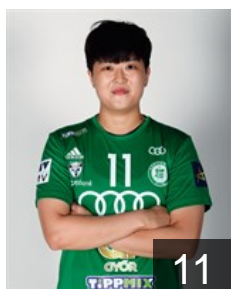

Leynaud Amandine

Position: Goalkeeper
Place of birth: Aubenas
Date of birth: 02.05.1986
Height: 178 cm

 HUN

Lukács Viktória

Position: Right Wing
Place of birth: Budapest
Date of birth: 31.10.1995
Height: 168 cm

 FRA

Nze Minko Estelle

Position: Centre Back
Place of birth: Saint-Sébastien-
Date of birth: 11.08.1991
Height: 178 cm

 NOR

Oftedal Stine Bredal

Position: Centre Back
Place of birth: Oslo
Date of birth: 25.09.1991
Height: 168 cm

 HUN

Ogonovszky Eszter

Position: Right Back
Place of birth: Komárom
Date of birth: 14.07.2003
Height: 178 cm

 ROU

Pintea Crina Elena

Position: Line Player
Place of birth: Podu Turcului
Date of birth: 03.04.1990
Height: 192 cm

 KOR

Ryu Eun Hee

Position: Right Back
Place of birth: Incheon
Date of birth: 24.02.1990
Height: 178 cm

 HUN

Schatzl Nadine

Position: Left Wing
Place of birth: München
Date of birth: 19.11.1993
Height: 173 cm