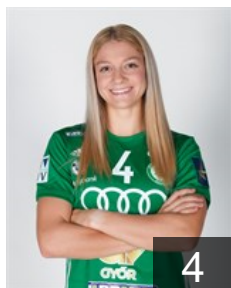

Leynaud Amandine

Position: Goalkeeper
Place of birth: Aubenas
Date of birth: 02.05.1986
Height: 178 cm

 HUN

Lukács Viktória

Position: Right Wing
Place of birth: Budapest
Date of birth: 31.10.1995
Height: 168 cm

 FRA

Nze Minko Estelle

Position: Centre Back
Place of birth: Saint-Sébastien-
Date of birth: 11.08.1991
Height: 178 cm

 NOR

Oftedal Stine Bredal

Position: Centre Back
Place of birth: Oslo
Date of birth: 25.09.1991
Height: 168 cm

 HUN

Ogonovszky Eszter

Position: Right Back
Place of birth: Komárom
Date of birth: 14.07.2003
Height: 178 cm

 ROU

Pintea Crina Elena

Position: Line Player
Place of birth: Podu Turcului
Date of birth: 03.04.1990
Height: 192 cm

 KOR

Ryu Eun Hee

Position: Right Back
Place of birth: Incheon
Date of birth: 24.02.1990
Height: 178 cm

 HUN

Schatzl Nadine

Position: Left Wing
Place of birth: München
Date of birth: 19.11.1993
Height: 173 cm