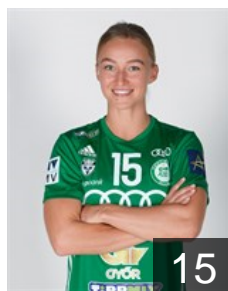

 DEN

Hansen Anne Mette

Position: Left Back
Place of birth: Glostrup
Date of birth: 25.08.1994
Height: 185 cm

 NOR

Kristiansen V.

Position: Left Back
Place of birth: Stavanger
Date of birth: 10.07.1990
Height: 175 cm

 HUN

Kürthi Laura

Position: Right Back
Place of birth: Győr
Date of birth: 16.03.2002
Height: 180 cm

CLUB COMPETITIONS - DELEGATION LIST

EHF Champions League Women 2021/22

 HUN Györi Audi ETO KC - Players

 FRA

Leynaud Amandine

Position: Goalkeeper
Place of birth: Aubenas
Date of birth: 02.05.1986
Height: 178 cm

 HUN

Lukács Viktória

Position: Right Wing
Place of birth: Budapest
Date of birth: 31.10.1995
Height: 168 cm

 FRA

Nze Minko Estelle

Position: Centre Back
Place of birth: Saint-Sébastien-
Date of birth: 11.08.1991
Height: 178 cm

 NOR

Oftedal Stine Bredal

Position: Centre Back
Place of birth: Oslo
Date of birth: 25.09.1991
Height: 168 cm