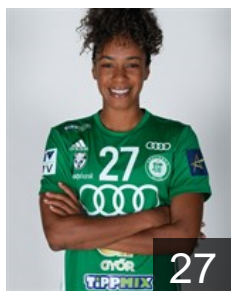

 DEN

Hansen Anne Mette

Position: Left Back
Place of birth: Glostrup
Date of birth: 25.08.1994
Height: 185 cm

 NOR

Kristiansen V.

Position: Left Back
Place of birth: Stavanger
Date of birth: 10.07.1990
Height: 175 cm

 HUN

Kürthi Laura

Position: Right Back
Place of birth: Győr
Date of birth: 16.03.2002
Height: 180 cm

CLUB COMPETITIONS - DELEGATION LIST

EHF Champions League Women 2021/22

 HUN Györi Audi ETO KC - Players

 FRA

Leynaud Amandine

Position: Goalkeeper
Place of birth: Aubenas
Date of birth: 02.05.1986
Height: 178 cm

 HUN

Lukács Viktória

Position: Right Wing
Place of birth: Budapest
Date of birth: 31.10.1995
Height: 168 cm

 FRA

Nze Minko Estelle

Position: Centre Back
Place of birth: Saint-Sébastien-
Date of birth: 11.08.1991
Height: 178 cm

 NOR

Oftedal Stine Bredal

Position: Centre Back
Place of birth: Oslo
Date of birth: 25.09.1991
Height: 168 cm