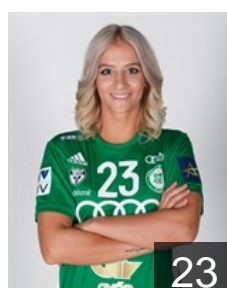

 NOR

Dale Kari Brattset

Position: Line Player
Place of birth: Fredrikstad
Date of birth: 15.02.1991
Height: 183 cm

 MNE

Despotovic Jelena

Position: Right Back
Place of birth: Podgorica
Date of birth: 30.04.1994
Height: 183 cm

 HUN

Faluvégi Dorottya

Position: Right Wing
Place of birth: Budapest
Date of birth: 31.03.1998
Height: 170 cm

 HUN

Farkas Julia

Position: Centre Back
Place of birth: Sárvár
Date of birth: 01.08.2004
Height: 165 cm

 HUN

Fodor Csenge Réka

Position: Left Wing
Place of birth: Keszthely
Date of birth: 23.04.1999
Height: 174 cm

 HUN

Gerencser Fanni

Position: Back
Place of birth: Győr
Date of birth: 06.01.2003
Height: 172 cm