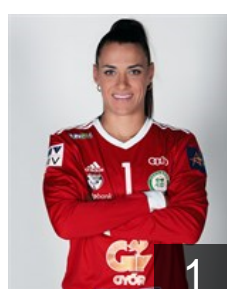

 HUN

Fodor Csenge Réka

Position: Left Wing
Place of birth: Keszthely
Date of birth: 23.04.1999
Height: 174 cm

 HUN

Gerencser Fanni

Position: Back
Place of birth: Győr
Date of birth: 06.01.2003
Height: 172 cm