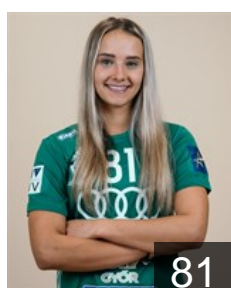

CLUB COMPETITIONS - DELEGATION LIST

EHF Champions League Women 2021/22

 HUN Györi Audi ETO KC - Players

 SWE

Blohm Linn

Position: Line Player
Place of birth: Ingarö
Date of birth: 20.05.1992
Height: 180 cm

 NOR

Dale Kari Brattset

Position: Line Player
Place of birth: Fredrikstad
Date of birth: 15.02.1991
Height: 183 cm

 MNE

Despotovic Jelena

Position: Right Back
Place of birth: Podgorica
Date of birth: 30.04.1994
Height: 183 cm

 HUN

Faluvégi Dorottya

Position: Right Wing
Place of birth: Budapest
Date of birth: 31.03.1998
Height: 170 cm

 HUN

Farkas Julia

Position: Centre Back
Place of birth: Sárvár
Date of birth: 01.08.2004
Height: 165 cm

 HUN

Fodor Csenge Réka

Position: Left Wing
Place of birth: Keszthely
Date of birth: 23.04.1999
Height: 174 cm

 HUN

Gerencser Fanni

Position: Back
Place of birth: Győr
Date of birth: 06.01.2003
Height: 172 cm