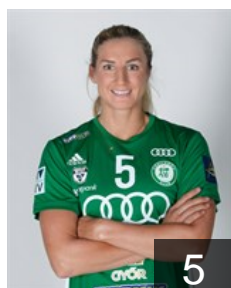

CLUB COMPETITIONS - DELEGATION LIST

EHF Champions League Women 2021/22

 HUN Györi Audi ETO KC - Players

 SWE

Blohm Linn

Position: Line Player
Place of birth: Ingarö
Date of birth: 20.05.1992
Height: 180 cm

 NOR

Dale Kari Brattset

Position: Line Player
Place of birth: Fredrikstad
Date of birth: 15.02.1991
Height: 183 cm

 MNE

Despotovic Jelena

Position: Right Back
Place of birth: Podgorica
Date of birth: 30.04.1994
Height: 183 cm