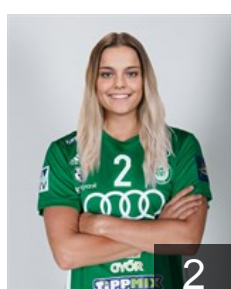

 NOR

Dale Kari Brattset

Position: Line Player
Place of birth: Fredrikstad
Date of birth: 15.02.1991
Height: 183 cm

 MNE

Despotovic Jelena

Position: Right Back
Place of birth: Podgorica
Date of birth: 30.04.1994
Height: 183 cm

 HUN

Faluvégi Dorottya

Position: Right Wing
Place of birth: Budapest
Date of birth: 31.03.1998
Height: 170 cm

 HUN

Farkas Julia

Position: Centre Back
Place of birth: Sárvár
Date of birth: 01.08.2004
Height: 165 cm

 HUN

Fodor Csenge Réka

Position: Left Wing
Place of birth: Keszthely
Date of birth: 23.04.1999
Height: 174 cm

 HUN

Gerencser Fanni

Position: Back
Place of birth: Győr
Date of birth: 06.01.2003
Height: 172 cm