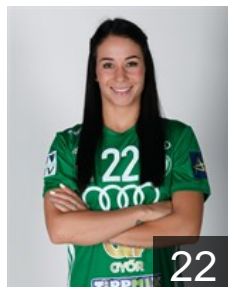

 DEN

Hansen Anne Mette

Position: Left Back
Place of birth: Glostrup
Date of birth: 25.08.1994
Height: 185 cm

 NOR

Kristiansen V.

Position: Left Back
Place of birth: Stavanger
Date of birth: 10.07.1990
Height: 175 cm

 HUN

Kürthi Laura

Position: Right Back
Place of birth: Győr
Date of birth: 16.03.2002
Height: 180 cm

CLUB COMPETITIONS - DELEGATION LIST

EHF Champions League Women 2021/22

 HUN Györi Audi ETO KC - Players

 FRA

Leynaud Amandine

Position: Goalkeeper
Place of birth: Aubenas
Date of birth: 02.05.1986
Height: 178 cm

 HUN

Lukács Viktória

Position: Right Wing
Place of birth: Budapest
Date of birth: 31.10.1995
Height: 168 cm