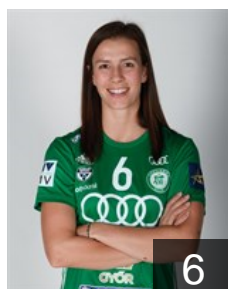

Leynaud Amandine

Position: Goalkeeper
Place of birth: Aubenas
Date of birth: 02.05.1986
Height: 178 cm

 HUN

Lukács Viktória

Position: Right Wing
Place of birth: Budapest
Date of birth: 31.10.1995
Height: 168 cm

 FRA

Nze Minko Estelle

Position: Centre Back
Place of birth: Saint-Sébastien-
Date of birth: 11.08.1991
Height: 178 cm

 NOR

Oftedal Stine Bredal

Position: Centre Back
Place of birth: Oslo
Date of birth: 25.09.1991
Height: 168 cm

 HUN

Ogonovszky Eszter

Position: Right Back
Place of birth: Komárom
Date of birth: 14.07.2003
Height: 178 cm

 ROU

Pintea Crina Elena

Position: Line Player
Place of birth: Podu Turcului
Date of birth: 03.04.1990
Height: 192 cm

 KOR

Ryu Eun Hee

Position: Right Back
Place of birth: Incheon
Date of birth: 24.02.1990
Height: 178 cm

 HUN

Schatzl Nadine

Position: Left Wing
Place of birth: München
Date of birth: 19.11.1993
Height: 173 cm