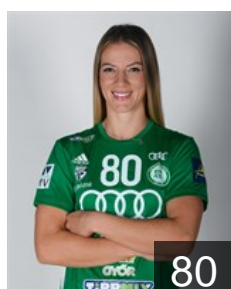

CLUB COMPETITIONS - DELEGATION LIST

EHF Champions League Women 2021/22

 HUN Györi Audi ETO KC - Players

 SWE

Blohm Linn

Position: Line Player
Place of birth: Ingarö
Date of birth: 20.05.1992
Height: 180 cm

 NOR

Dale Kari Brattset

Position: Line Player
Place of birth: Fredrikstad
Date of birth: 15.02.1991
Height: 183 cm

 MNE

Despotovic Jelena

Position: Right Back
Place of birth: Podgorica
Date of birth: 30.04.1994
Height: 183 cm

 HUN

Faluvégi Dorottya

Position: Right Wing
Place of birth: Budapest
Date of birth: 31.03.1998
Height: 170 cm

 HUN

Farkas Julia

Position: Centre Back
Place of birth: Sárvár
Date of birth: 01.08.2004
Height: 165 cm