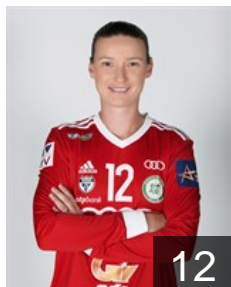

 DEN

Hansen Anne Mette

Position: Left Back
Place of birth: Glostrup
Date of birth: 25.08.1994
Height: 185 cm

 NOR

Kristiansen V.

Position: Left Back
Place of birth: Stavanger
Date of birth: 10.07.1990
Height: 175 cm

 HUN

Kürthi Laura

Position: Right Back
Place of birth: Győr
Date of birth: 16.03.2002
Height: 180 cm

CLUB COMPETITIONS - DELEGATION LIST

EHF Champions League Women 2021/22

 HUN Györi Audi ETO KC - Players

 FRA

Leynaud Amandine

Position: Goalkeeper
Place of birth: Aubenas
Date of birth: 02.05.1986
Height: 178 cm

 HUN

Lukács Viktória

Position: Right Wing
Place of birth: Budapest
Date of birth: 31.10.1995
Height: 168 cm