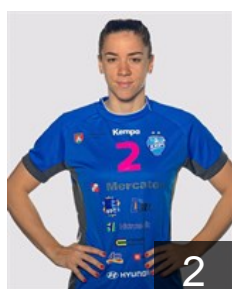

SRB

Krpez-Slezak Katarina

Position: Right Wing
Place of birth: SOMBOR
Date of birth: 02.05.1988
Height: 169 cm

SRB

Lekic Andrea

Position: Centre Back
Place of birth: Beograd
Date of birth: 06.09.1987
Height: 178 cm

SLO

Ljepoja Natasa

Position: Line Player
Place of birth:
Date of birth: 28.01.1996
Height: 178 cm

SLO

Miklic Zala

Position: Goalkeeper
Place of birth:
Date of birth: 13.09.2002
Height: 161 cm

CGO

Ngombele Betchaidelle

Position: Left Back
Place of birth: Brazzaville
Date of birth: 23.04.2004
Height: 190 cm

CLUB COMPETITIONS - DELEGATION LIST

EHF Champions League Women 2021/22

SLO Krim Otp Group Mercator - Players

FRA

Pineau Allison Marie

Position: Left Back
Place of birth:
Date of birth: 02.05.1989
Height: 181 cm

SLO

Polak Neja

Position: Left Back
Place of birth: Ormož
Date of birth: 06.07.2003
Height: 183 cm

SRB

Radosavljevic Sanja

Position: Left Wing
Place of birth:
Date of birth: 15.01.1994
Height: 171 cm