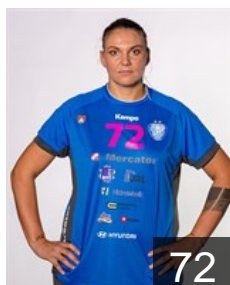

Left Club

SRB

Cvijic Dragana

Position: Line Player

Place of birth: Belgrade

Date of birth: 15.03.1990

Height: 183 cm

Left Club on 29.11.2021

MNE

Pletikosic Matea

Position:

Place of birth:

Date of birth: 24.04.1998

Height: 168 cm

Left Club on 30.08.2021