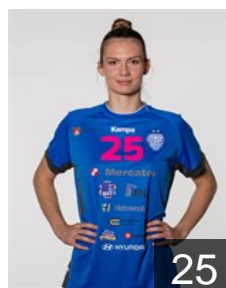

SRB

Krpez-Slezak Katarina

Position: Right Wing
Place of birth: SOMBOR
Date of birth: 02.05.1988
Height: 169 cm

SRB

Lekic Andrea

Position: Centre Back
Place of birth: Beograd
Date of birth: 06.09.1987
Height: 178 cm

SLO

Ljepoja Natasa

Position: Line Player
Place of birth:
Date of birth: 28.01.1996
Height: 178 cm

SLO

Miklic Zala

Position: Goalkeeper
Place of birth:
Date of birth: 13.09.2002
Height: 161 cm

CGO

Ngombele Betchaidelle

Position: Left Back
Place of birth: Brazzaville
Date of birth: 23.04.2004
Height: 190 cm

CLUB COMPETITIONS - DELEGATION LIST

EHF Champions League Women 2021/22

SLO Krim Otp Group Mercator - Players

FRA

Pineau Allison Marie

Position: Left Back
Place of birth:
Date of birth: 02.05.1989
Height: 181 cm

SLO

Polak Neja

Position: Left Back
Place of birth: Ormož
Date of birth: 06.07.2003
Height: 183 cm

SRB

Radosavljevic Sanja

Position: Left Wing
Place of birth:
Date of birth: 15.01.1994
Height: 171 cm