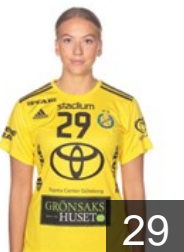

SWE

Koppang Nina

Position: Right Back
Place of birth: Vadstena
Date of birth: 31.05.2002
Height: 177 cm

CLUB COMPETITIONS - DELEGATION LIST

EHF Champions League Women 2021/22

 SWE IK Sävehof - Players

 SWE

Kroon Andersson Wilma

Position: Goalkeeper
Place of birth: N Lundby
Date of birth: 14.07.1998
Height: 179 cm

 SWE

Kylberg Thea

Position: Right Back
Place of birth: Sofia
Date of birth: 20.06.2004
Height: 183 cm

 SWE

Liljeros Heikka Elin

Position: Left Back
Place of birth: Härryda
Date of birth: 03.07.2002
Height: 176 cm

 SWE

Lindmark Emilia

Position:
Place of birth:
Date of birth: 25.11.1998
Height: 162 cm

 SWE

Rahunen Sembe Ida

Position: Right Wing
Place of birth: Partile
Date of birth: 16.09.2002
Height: 168 cm

 SWE

Rehnberg Madeleine

Position: Right Back
Place of birth: norrstrand
Date of birth: 22.05.2004
Height: 175 cm

 SWE

Rosell Frida

Position: Centre Back
Place of birth: Stockholm
Date of birth: 06.05.1999
Height: 175 cm