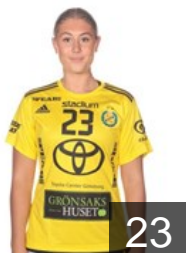

CLUB COMPETITIONS - DELEGATION LIST

EHF Champions League Women 2021/22

SWE IK Sävehof - Players

SWE

Andersson Linn

Position: Left Wing
Place of birth: Nylöse
Date of birth: 08.08.2001
Height: 169 cm

SWE

Åström Nilsson Ellenor

Position: Centre Back
Place of birth: Västerås
Date of birth: 05.02.1994
Height: 176 cm

SWE

Bergfeldt Line

Position: Goalkeeper
Place of birth: Härlanda
Date of birth: 07.11.2004
Height: 175 cm

SWE

Blomst Thea

Position: Line Player
Place of birth: Härlanda
Date of birth: 27.08.2002
Height: 182 cm

SWE

Börjesson Sofie

Position: Goalkeeper
Place of birth: Herrestad
Date of birth: 31.05.1997
Height: 186 cm

SWE

Carlsson Tindra