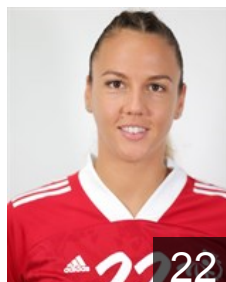

## Left Club

 ROU

**Bazaliu Bianca Maria**

Position: Left Back  
Place of birth: SLATINA  
Date of birth: 30.07.1997  
Height: 183 cm

Left Club on 20.01.2022

 SRB

**Milic Bojana**

Position: Left Back  
Place of birth: Ruma  
Date of birth: 30.06.1993  
Height: 181 cm