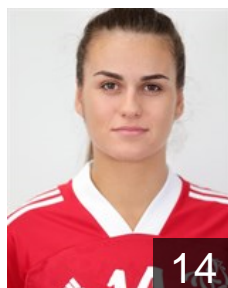

CRO

Franušić Lea

Position: Right Back
Place of birth:
Date of birth: 07.09.2000
Height: 184 cm