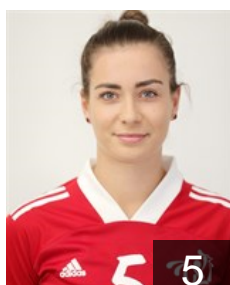

CRO

Karlovčan Korina

Position: Left Wing
Place of birth:
Date of birth: 18.10.1998
Height: 168 cm