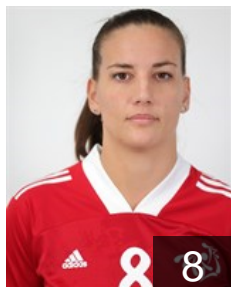

CRO HC Podravka - Players

CRO

Milošević Selena

Position: Centre Back
Place of birth: PULA
Date of birth: 09.06.1989
Height: 176 cm