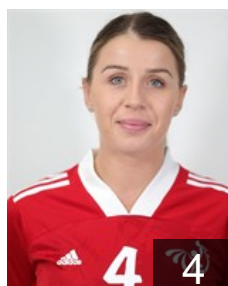

## Gudelj Gabriela

Position: Right Back  
Place of birth:  
Date of birth: 09.08.1997  
Height: 175 cm

 BLR

## Ilyina Dzyana

Position: Left Back  
Place of birth:  
Date of birth: 04.01.1996  
Height: 174 cm

 CRO