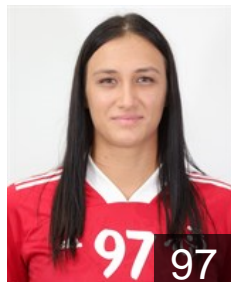

## Left Club

 ROU

**Bazaliu Bianca Maria**

Position: Left Back  
Place of birth: SLATINA  
Date of birth: 30.07.1997  
Height: 183 cm

Left Club on 20.01.2022

 SRB

**Milic Bojana**

Position: Left Back  
Place of birth: Ruma  
Date of birth: 30.06.1993  
Height: 181 cm