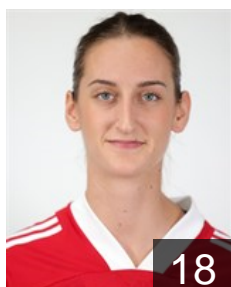

## Milošević Selena

Position: Centre Back  
Place of birth: PULA  
Date of birth: 09.06.1989  
Height: 176 cm

 MNE

## Mugoša Dijana

Position: Left Wing  
Place of birth:  
Date of birth: 22.10.1995  
Height: 169 cm

 CRO

## Pavkovic Andrea

Position: Centre Back  
Place of birth:  
Date of birth: 30.11.1996  
Height: 175 cm

 CRO

## Popovic Elena

Position: Line Player  
Place of birth: KOPRIVNICA  
Date of birth: 29.05.2000  
Height: 178 cm

 CRO