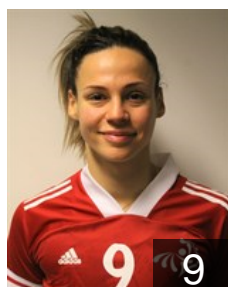

CRO

Gudelj Gabriela

Position: Right Back
Place of birth:
Date of birth: 09.08.1997
Height: 175 cm