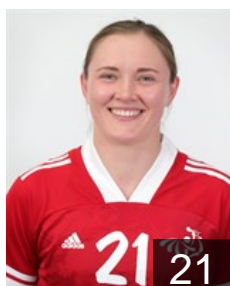

## Galinec Nika

Position: Goalkeeper  
Place of birth: KOPRIVNICA  
Date of birth: 23.08.2005  
Height: 180 cm

 CRO

## Gudelj Gabriela

Position: Right Back  
Place of birth:  
Date of birth: 09.08.1997  
Height: 175 cm

 BLR

## Ilyina Dzyana

Position: Left Back  
Place of birth:  
Date of birth: 04.01.1996  
Height: 174 cm

 CRO