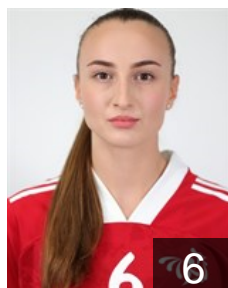

CRO

Popovic Elena

Position: Line Player
Place of birth: KOPRIVNICA
Date of birth: 29.05.2000
Height: 178 cm