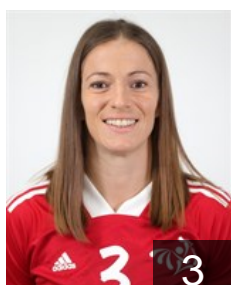

## Stelmakh Iryna

Position: Line Player  
Place of birth:  
Date of birth: 18.08.1993  
Height: -

 CRO

## Strugar Lana

Position: Right Wing  
Place of birth: KOPRIVNICA  
Date of birth: 27.11.2004  
Height: 167 cm

 CRO

## Tucakovic Antonia

Position: Goalkeeper  
Place of birth:  
Date of birth: 09.05.1992  
Height: 172 cm

 CRO