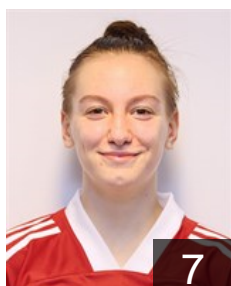

## Popovic Elena

Position: Line Player  
Place of birth: KOPRIVNICA  
Date of birth: 29.05.2000  
Height: 178 cm

 CRO

## Šenvald Sara

Position: Line Player  
Place of birth:  
Date of birth: 14.03.1996  
Height: 185 cm

 UKR

## Stelmakh Iryna

Position: Line Player  
Place of birth:  
Date of birth: 18.08.1993  
Height: -

 CRO