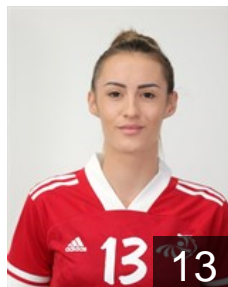

## Milosavljević Dejana

Position: Right Back  
Place of birth:  
Date of birth: 23.11.1994  
Height: 173 cm

## Milošević Selena

Position: Centre Back  
Place of birth: PULA  
Date of birth: 09.06.1989  
Height: 176 cm

 MNE