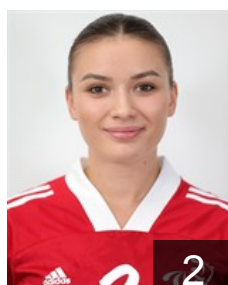

CRO

Zadavec Nikolina

Position: Right Wing
Place of birth: CAKOVEC
Date of birth: 02.09.1997
Height: 168 cm