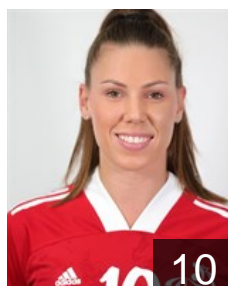

## Medurečan Dunja

Position: Centre Back  
Place of birth: KOPRIVNICA  
Date of birth: 08.04.2004  
Height: 175 cm

 CRO

## Megerle Tena

Position: Left Back  
Place of birth: BJELOVAR  
Date of birth: 26.08.2004  
Height: 191 cm

 CRO