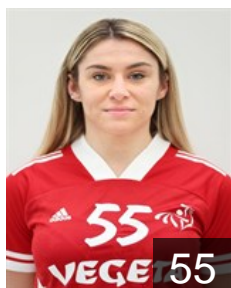

## Milošević Selena

Position: Centre Back  
Place of birth: PULA  
Date of birth: 09.06.1989  
Height: 176 cm

 MNE

## Mugoša Dijana

Position: Left Wing  
Place of birth:  
Date of birth: 22.10.1995  
Height: 169 cm

 CRO