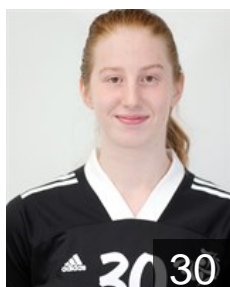

CRO

Galinec Nika

Position: Goalkeeper
Place of birth: KOPRIVNICA
Date of birth: 23.08.2005
Height: 180 cm