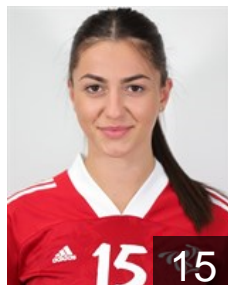

## Barišić Tina

Position: Left Back  
Place of birth:  
Date of birth: 30.10.2000  
Height: 185 cm

 CRO