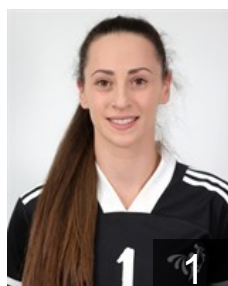

CRO

Tucakovic Antonia

Position: Goalkeeper
Place of birth:
Date of birth: 09.05.1992
Height: 172 cm