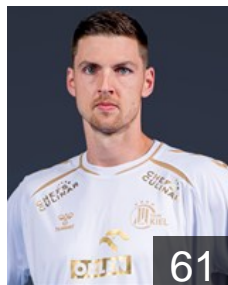

CLUB COMPETITIONS - DELEGATION LIST

EHF Champions League Men 2021/22

GER THW Kiel - Players

	SWE Andersson Mattias Position: Place of birth: Malmö Date of birth: 29.03.1978 Height: 186 cm Weight: 95 kg		GER Battermann Ben Connor Position: Centre Back Place of birth: Lemgo Date of birth: 28.03.2004 Height: - Weight: 93 kg
	AUT Bilyk Mykola Position: Left Back Place of birth: Date of birth: 28.11.1996 Height: 198 cm Weight: 102 kg		GER Ciudad Benitez L. Position: Line Player Place of birth: Lübeck Date of birth: 04.06.2002 Height: 196 cm Weight: 103 kg
	GER Dahmke Rune Position: Left Wing Place of birth: Date of birth: 10.04.1993 Height: 189 cm Weight: 85 kg		CRO Duvnjak Domagoj Position: Centre Back Place of birth: Date of birth: 01.06.1988 Height: 198 cm Weight: 104 kg
	GER Ehrig Sven Position: Right Wing Place of birth: Kiel Date of birth: 26.06.2000 Height: 197 cm Weight: 94 kg		SWE Ekberg Niclas Position: Right Wing Place of birth: Date of birth: 23.12.1988 Height: 191 cm Weight: 92 kg
	GER Faust Jarnes Position: Right Wing Place of birth: Itzehoe Date of birth: 26.08.2004 Height: 183 cm Weight: 82 kg		CZE Horak Pavel Position: Left Back Place of birth: Prerov Date of birth: 28.11.1982 Height: 198 cm Weight: 108 kg
	DEN Landin Jacobsen Magnus Position: Left Wing Place of birth: Date of birth: 20.08.1995 Height: 197 cm Weight: 92 kg		DEN Landin Jacobsen Niklas Position: Goalkeeper Place of birth: Date of birth: 19.12.1988 Height: 201 cm Weight: 102 kg

CLUB COMPETITIONS - DELEGATION LIST

EHF Champions League Men 2021/22

GER THW Kiel - Players

NOR

Myrhol Bjarte Hakon

Position: Line Player
Place of birth: Oslo
Date of birth: 29.05.1982
Height: 192 cm
Weight: 96 kg

GER

Pekeler Hendrik

Position: Line Player
Place of birth: Itzehoe
Date of birth: 02.07.1991
Height: 203 cm
Weight: 104 kg

GER

Quenstedt Dario

Position: Goalkeeper
Place of birth: Burg
Date of birth: 22.09.1989
Height: 193 cm
Weight: 104 kg