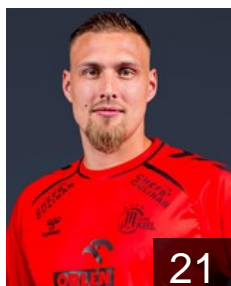

CLUB COMPETITIONS - DELEGATION LIST

EHF Champions League Men 2021/22

GER THW Kiel - Players

NOR

Myrhol Bjarte Hakon

Position: Line Player
Place of birth: Oslo
Date of birth: 29.05.1982
Height: 192 cm
Weight: 96 kg

GER

Pekeler Hendrik

Position: Line Player
Place of birth: Itzehoe
Date of birth: 02.07.1991
Height: 203 cm
Weight: 104 kg

GER

Quenstedt Dario

Position: Goalkeeper
Place of birth: Burg
Date of birth: 22.09.1989
Height: 193 cm
Weight: 104 kg