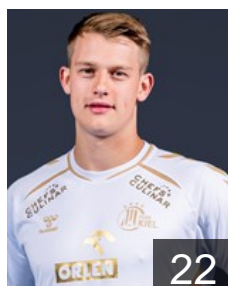

GER

Pekeler Hendrik

Position: Line Player
Place of birth: Itzehoe
Date of birth: 02.07.1991
Height: 203 cm
Weight: 104 kg

GER

Quenstedt Dario

Position: Goalkeeper
Place of birth: Burg
Date of birth: 22.09.1989
Height: 193 cm
Weight: 104 kg

NOR

Reinkind Harald

Position: Right Back
Place of birth:
Date of birth: 17.08.1992
Height: 197 cm
Weight: 106 kg

GER

Saggau Philip Hartwig

Position: Goalkeeper
Place of birth: Kiel
Date of birth: 05.01.2002
Height: 190 cm
Weight: 99 kg

NOR

Sagosen Sander

Position: Centre Back
Place of birth:
Date of birth: 14.09.1995
Height: 195 cm
Weight: 103 kg

GER

Schwormstede L.

Position: Left Back
Place of birth: Itzehoe
Date of birth: 11.04.2002
Height: 202 cm
Weight: 92 kg

GER

Wäger Philipp Maximilian

Position: Left Back
Place of birth: Hamburg
Date of birth: 14.02.2000
Height: 190 cm
Weight: 91 kg

GER

Weinhold Steffen

Position: Right Back
Place of birth: Fuerth
Date of birth: 19.07.1986
Height: 191 cm
Weight: 103 kg