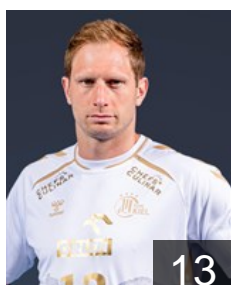

GER

Pekeler Hendrik

Position: Line Player
Place of birth: Itzehoe
Date of birth: 02.07.1991
Height: 203 cm
Weight: 104 kg

GER

Quenstedt Dario

Position: Goalkeeper
Place of birth: Burg
Date of birth: 22.09.1989
Height: 193 cm
Weight: 104 kg

NOR

Reinkind Harald

Position: Right Back
Place of birth:
Date of birth: 17.08.1992
Height: 197 cm
Weight: 106 kg

GER

Saggau Philip Hartwig

Position: Goalkeeper
Place of birth: Kiel
Date of birth: 05.01.2002
Height: 190 cm
Weight: 99 kg

NOR

Sagosen Sander

Position: Centre Back
Place of birth:
Date of birth: 14.09.1995
Height: 195 cm
Weight: 103 kg

GER

Schwormstede L.

Position: Left Back
Place of birth: Itzehoe
Date of birth: 11.04.2002
Height: 202 cm
Weight: 92 kg

GER

Wäger Philipp Maximilian

Position: Left Back
Place of birth: Hamburg
Date of birth: 14.02.2000
Height: 190 cm
Weight: 91 kg

GER

Weinhold Steffen

Position: Right Back
Place of birth: Fuerth
Date of birth: 19.07.1986
Height: 191 cm
Weight: 103 kg