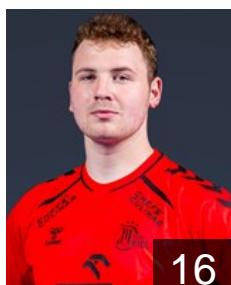

GER

Pekeler Hendrik

Position: Line Player
Place of birth: Itzehoe
Date of birth: 02.07.1991
Height: 203 cm
Weight: 104 kg

GER

Quenstedt Dario

Position: Goalkeeper
Place of birth: Burg
Date of birth: 22.09.1989
Height: 193 cm
Weight: 104 kg

NOR

Reinkind Harald

Position: Right Back
Place of birth:
Date of birth: 17.08.1992
Height: 197 cm
Weight: 106 kg

GER

Saggau Philip Hartwig

Position: Goalkeeper
Place of birth: Kiel
Date of birth: 05.01.2002
Height: 190 cm
Weight: 99 kg