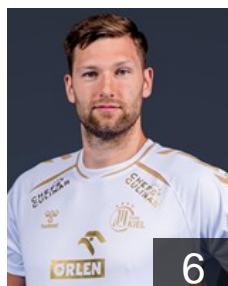

CLUB COMPETITIONS - DELEGATION LIST

EHF Champions League Men 2021/22

GER THW Kiel - Players

NOR

Myrhol Bjarte Hakon

Position: Line Player
Place of birth: Oslo
Date of birth: 29.05.1982
Height: 192 cm
Weight: 96 kg

GER

Pekeler Hendrik

Position: Line Player
Place of birth: Itzehoe
Date of birth: 02.07.1991
Height: 203 cm
Weight: 104 kg

GER

Quenstedt Dario

Position: Goalkeeper
Place of birth: Burg
Date of birth: 22.09.1989
Height: 193 cm
Weight: 104 kg

NOR

Reinkind Harald

Position: Right Back
Place of birth:
Date of birth: 17.08.1992
Height: 197 cm
Weight: 106 kg

GER

Saggau Philip Hartwig

Position: Goalkeeper
Place of birth: Kiel
Date of birth: 05.01.2002
Height: 190 cm
Weight: 99 kg