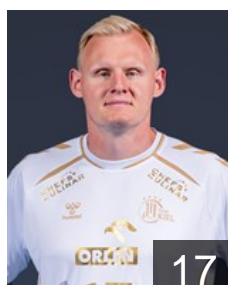

NOR

Reinkind Harald

Position: Right Back
Place of birth:
Date of birth: 17.08.1992
Height: 197 cm
Weight: 106 kg

GER

Saggau Philip Hartwig

Position: Goalkeeper
Place of birth: Kiel
Date of birth: 05.01.2002
Height: 190 cm
Weight: 99 kg

NOR

Sagosen Sander

Position: Centre Back
Place of birth:
Date of birth: 14.09.1995
Height: 195 cm
Weight: 103 kg

GER

Schwormstede L.

Position: Left Back
Place of birth: Itzehoe
Date of birth: 11.04.2002
Height: 202 cm
Weight: 92 kg

GER

Wäger Philipp Maximilian

Position: Left Back
Place of birth: Hamburg
Date of birth: 14.02.2000
Height: 190 cm
Weight: 91 kg

GER

Weinhold Steffen

Position: Right Back
Place of birth: Fuerth
Date of birth: 19.07.1986
Height: 191 cm
Weight: 103 kg

GER

Wiencek Patrick

Position: Line Player
Place of birth:
Date of birth: 22.03.1989
Height: 200 cm
Weight: 109 kg

SLO

Zarabec Miha

Position: Centre Back
Place of birth:
Date of birth: 12.10.1991
Height: 178 cm
Weight: 79 kg