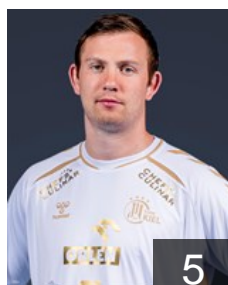

GER

Pekeler Hendrik

Position: Line Player
Place of birth: Itzehoe
Date of birth: 02.07.1991
Height: 203 cm
Weight: 104 kg

GER

Quenstedt Dario

Position: Goalkeeper
Place of birth: Burg
Date of birth: 22.09.1989
Height: 193 cm
Weight: 104 kg

NOR

Reinkind Harald

Position: Right Back
Place of birth:
Date of birth: 17.08.1992
Height: 197 cm
Weight: 106 kg

GER

Saggau Philip Hartwig

Position: Goalkeeper
Place of birth: Kiel
Date of birth: 05.01.2002
Height: 190 cm
Weight: 99 kg

NOR

Sagosen Sander

Position: Centre Back
Place of birth:
Date of birth: 14.09.1995
Height: 195 cm
Weight: 103 kg

GER

Schwormstede L.

Position: Left Back
Place of birth: Itzehoe
Date of birth: 11.04.2002
Height: 202 cm
Weight: 92 kg