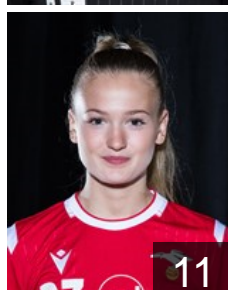

 ISL

Gestsdóttir Auður

Position: Right Wing
Place of birth: Reykjavik
Date of birth: 31.03.2000
Height: 163 cm

 ISL

Gísladóttir Saga Sif

Position: Goalkeeper
Place of birth: Reykjavik
Date of birth: 14.02.1995
Height: -

 ISL

Gunnlaugsdóttir Andrea

Position: Goalkeeper
Place of birth: Vestmannaeyjum
Date of birth: 07.03.2002
Height: 175 cm

 ISL

Larusdóttir Elin Helga

Position: Right Wing
Place of birth: Reykjavik
Date of birth: 12.04.1998
Height: 168 cm

 ISL

Olafsdóttir Hanna Karen

Position: Left Wing
Place of birth: Reykjavik
Date of birth: 15.02.2002
Height: 174 cm

 ISL

Pálsdóttir Arna Sif

Position: Line Player
Place of birth: Vestmannaeyjar
Date of birth: 05.01.1988
Height: 185 cm