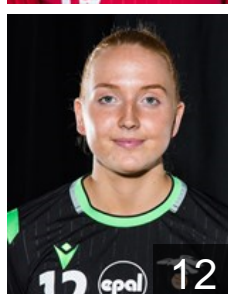

 ISL

Björnsdóttir Hildur

Position: Line Player
Place of birth: Reykjavik
Date of birth: 25.07.1993
Height: 175 cm

 ISL

Eradze Mariam

Position: Left Back
Place of birth: Tbilisi
Date of birth: 14.10.1998
Height: -

 ISL

Gestsdóttir Auður

Position: Right Wing
Place of birth: Reykjavik
Date of birth: 31.03.2000
Height: 163 cm

 ISL

Gísladóttir Saga Sif

Position: Goalkeeper
Place of birth: Reykjavik
Date of birth: 14.02.1995
Height: -

 ISL

Gunnlaugsdóttir Andrea

Position: Goalkeeper
Place of birth: Vestmannaeyjum
Date of birth: 07.03.2002
Height: 175 cm

 ISL

Larusdóttir Elin Helga

Position: Right Wing
Place of birth: Reykjavik
Date of birth: 12.04.1998
Height: 168 cm