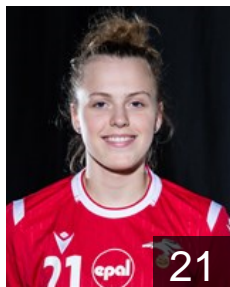

 ISL

Olafsdóttir Hanna Karen

Position: Left Wing
Place of birth: Reykjavik
Date of birth: 15.02.2002
Height: 174 cm

 ISL

Pálsdóttir Arna Sif

Position: Line Player
Place of birth: Vestmannaeyjar
Date of birth: 05.01.1988
Height: 185 cm

 ISL

Pétursdóttir Íris

Position: Right Wing
Place of birth: Reykjavik
Date of birth: 22.07.1985
Height: 177 cm

CLUB COMPETITIONS - DELEGATION LIST

EHF European Cup Women 2020/21

 ISL Valur - Players

 ISL

Stefánsdóttir Ída Margrét

Position: Left Back
Place of birth: Reykjavik
Date of birth: 08.03.2002
Height: 175 cm

 ISL

Sveinsdóttir Ragnheiður

Position: Line Player
Place of birth: Reykjavik
Date of birth: 04.02.1994
Height: 171 cm