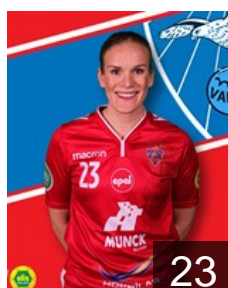

 ISL

Gunnlaugsdóttir Andrea

Position: Goalkeeper
Place of birth: Vestmannaeyjum
Date of birth: 07.03.2002
Height: 175 cm

 ISL

Larusdóttir Elin Helga

Position: Right Wing
Place of birth: Reykjavik
Date of birth: 12.04.1998
Height: 168 cm

 ISL

Olafsdóttir Hanna Karen

Position: Left Wing
Place of birth: Reykjavik
Date of birth: 15.02.2002
Height: 174 cm

 ISL

Pálsdóttir Arna Sif

Position: Line Player
Place of birth: Vestmannaeyjar
Date of birth: 05.01.1988
Height: 185 cm

 ISL

Pétursdóttir Íris

Position: Right Wing
Place of birth: Reykjavik
Date of birth: 22.07.1985
Height: 177 cm

CLUB COMPETITIONS - DELEGATION LIST

EHF European Cup Women 2020/21

 ISL Valur - Players

 ISL

Stefánsdóttir Ída Margrét

Position: Left Back
Place of birth: Reykjavik
Date of birth: 08.03.2002
Height: 175 cm

 ISL

Sveinsdóttir Ragnheiður

Position: Line Player
Place of birth: Reykjavik
Date of birth: 04.02.1994
Height: 171 cm