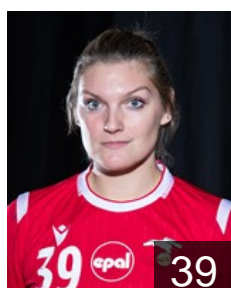

 ISL

Gestsdóttir Auður

Position: Right Wing
Place of birth: Reykjavik
Date of birth: 31.03.2000
Height: 163 cm

 ISL

Gísladóttir Saga Sif

Position: Goalkeeper
Place of birth: Reykjavik
Date of birth: 14.02.1995
Height: -

 ISL

Gunnlaugsdóttir Andrea

Position: Goalkeeper
Place of birth: Vestmannaeyjum
Date of birth: 07.03.2002
Height: 175 cm

 ISL

Larusdóttir Elin Helga

Position: Right Wing
Place of birth: Reykjavik
Date of birth: 12.04.1998
Height: 168 cm

 ISL

Olafsdóttir Hanna Karen

Position: Left Wing
Place of birth: Reykjavik
Date of birth: 15.02.2002
Height: 174 cm

 ISL

Pálsdóttir Arna Sif

Position: Line Player
Place of birth: Vestmannaeyjar
Date of birth: 05.01.1988
Height: 185 cm