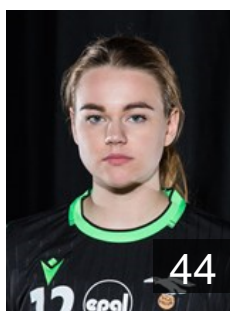

Position: Left Back
Place of birth: Reykjavik
Date of birth: 08.03.2002
Height: 175 cm

 ISL

Sveinsdóttir Ragnheiður

Position: Line Player
Place of birth: Reykjavik
Date of birth: 04.02.1994
Height: 171 cm

 ISL

Thompson Lovísa

Position: Left Back
Place of birth: Reykjavik
Date of birth: 27.10.1999
Height: 172 cm

 ISL

Þórðardóttir Ragnhildur Edda

Position: Left Wing
Place of birth: Reykjavik
Date of birth: 19.06.1998
Height: 171 cm

 ISL

Prastardóttir Hulda Dís

Position: Left Back
Place of birth: Selfoss
Date of birth: 08.10.1997
Height: 173 cm

Left Club

 ISL

Einarsdóttir Margret

Position: Goalkeeper
Place of birth: Akranes
Date of birth: 05.12.2000
Height: 175 cm