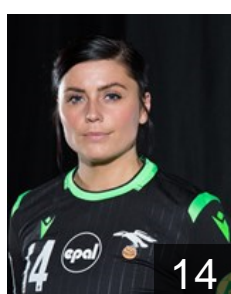

 ISL

Björnsdóttir Hildur

Position: Line Player
Place of birth: Reykjavik
Date of birth: 25.07.1993
Height: 175 cm

 ISL

Eradze Mariam

Position: Left Back
Place of birth: Tbilisi
Date of birth: 14.10.1998
Height: -

 ISL

Gestsdóttir Auður

Position: Right Wing
Place of birth: Reykjavik
Date of birth: 31.03.2000
Height: 163 cm

 ISL

Gísladóttir Saga Sif

Position: Goalkeeper
Place of birth: Reykjavik
Date of birth: 14.02.1995
Height: -