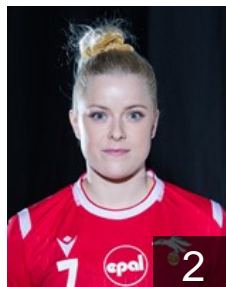

 ISL

Olafsdóttir Hanna Karen

Position: Left Wing
Place of birth: Reykjavik
Date of birth: 15.02.2002
Height: 174 cm

 ISL

Pálsdóttir Arna Sif

Position: Line Player
Place of birth: Vestmannaeyjar
Date of birth: 05.01.1988
Height: 185 cm

 ISL

Pétursdóttir Íris

Position: Right Wing
Place of birth: Reykjavik
Date of birth: 22.07.1985
Height: 177 cm

CLUB COMPETITIONS - DELEGATION LIST

EHF European Cup Women 2020/21

 ISL Valur - Players

 ISL

Stefánsdóttir Ída Margrét

Position: Left Back
Place of birth: Reykjavik
Date of birth: 08.03.2002
Height: 175 cm

 ISL

Sveinsdóttir Ragnheiður

Position: Line Player
Place of birth: Reykjavik
Date of birth: 04.02.1994
Height: 171 cm