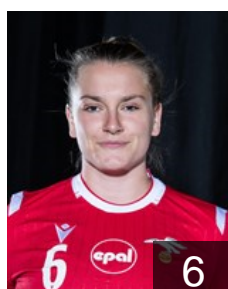

CLUB COMPETITIONS - DELEGATION LIST

EHF European Cup Women 2020/21

 ISL Valur - Players

 ISL

Ágústsdóttir Ásdís Þóra

Position: Centre Back
Place of birth: Reykjavik
Date of birth: 01.03.2002
Height: 171 cm

 ISL

Agustsdottir Lilja

Position: Left Wing
Place of birth: Reykjavik
Date of birth: 30.04.2004
Height: -

 ISL

Ásgeirsdóttir Þórey

Position: Right Back
Place of birth: Reykjavik
Date of birth: 03.11.1997
Height: 171 cm

 ISL

Björnsdóttir Hildur

Position: Line Player
Place of birth: Reykjavik
Date of birth: 25.07.1993
Height: 175 cm

 ISL

Eradze Mariam

Position: Left Back
Place of birth: Tbilisi
Date of birth: 14.10.1998
Height: -

 ISL

Gestsdóttir Auður

Position: Right Wing
Place of birth: Reykjavik
Date of birth: 31.03.2000
Height: 163 cm

 ISL

Gísladóttir Saga Sif

Position: Goalkeeper
Place of birth: Reykjavik
Date of birth: 14.02.1995
Height: -