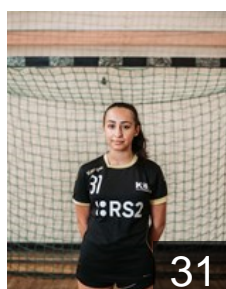

CLUB COMPETITIONS - DELEGATION LIST

EHF European Cup Women 2020/21

 MLT Kavallieri RS2 - Players

 MLT

Azzopardi Daryl

Position: Left Wing
Place of birth: Pieta
Date of birth: 27.09.1998
Height: 176 cm

23

 MLT

Baldacchino Denise

Position: Wing
Place of birth: Pieta
Date of birth: 06.09.1995
Height: 171 cm

20

 DEN

Beyer Mouton Louise

Position: Line Player
Place of birth: Odense
Date of birth: 28.05.1987
Height: 162 cm

16

 MLT

Borg Carly

Position: Left Wing
Place of birth: Pieta
Date of birth: 24.11.1999
Height: 156 cm

31

 MLT

Brincat Stephanie

Position: Right Wing
Place of birth: Pieta
Date of birth: 13.09.1995
Height: 160 cm

6

 BIH

Drugovic Irena

Position: Centre Back
Place of birth: Slavonski Brod
Date of birth: 01.12.1990
Height: 166 cm

17

 MLT

Farrugia Francesca

Position: Back
Place of birth: Rabat, Gozo
Date of birth: 13.07.1992
Height: 165 cm