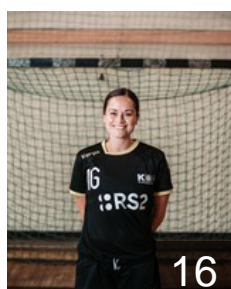

CLUB COMPETITIONS - DELEGATION LIST

EHF European Cup Women 2020/21

 MLT Kavallieri RS2 - Players

 MLT

Azzopardi Daryl

Position: Left Wing
Place of birth: Pieta
Date of birth: 27.09.1998
Height: 176 cm

23

 MLT

Baldacchino Denise

Position: Wing
Place of birth: Pieta
Date of birth: 06.09.1995
Height: 171 cm

20

 DEN

Beyer Mouton Louise

Position: Line Player
Place of birth: Odense
Date of birth: 28.05.1987
Height: 162 cm

16

 MLT

Borg Carly

Position: Left Wing
Place of birth: Pieta
Date of birth: 24.11.1999
Height: 156 cm

31

 MLT

Brincat Stephanie

Position: Right Wing
Place of birth: Pieta
Date of birth: 13.09.1995
Height: 160 cm