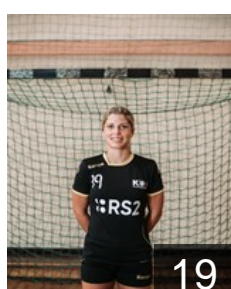

16

 MLT

Borg Carly

Position: Left Wing
Place of birth: Pieta
Date of birth: 24.11.1999
Height: 156 cm

31

 MLT

Brincat Stephanie

Position: Right Wing
Place of birth: Pieta
Date of birth: 13.09.1995
Height: 160 cm

6

 BIH

Drugovic Irena

Position: Centre Back
Place of birth: Slavonski Brod
Date of birth: 01.12.1990
Height: 166 cm

17

 MLT

Farrugia Francesca

Position: Back
Place of birth: Rabat, Gozo
Date of birth: 13.07.1992
Height: 165 cm

19

 MLT

Fenech Luisa

Position: Right Wing
Place of birth: Pieta
Date of birth: 24.08.1997
Height: 158 cm

8

 MLT

Gatt Ilenia

Position: Goalkeeper
Place of birth: Zebbug
Date of birth: 17.03.1995
Height: 170 cm

99

 MLT

Gerada Martina

Position: Goalkeeper
Place of birth: Pieta
Date of birth: 31.05.1994
Height: 162 cm

1

 MLT

Mizzi Alessia

Position: Line Player
Place of birth: Zabbar
Date of birth: 01.03.1993
Height: 170 cm