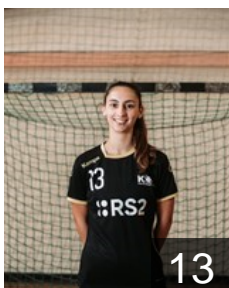

99

 MLT

Gerada Martina

Position: Goalkeeper
Place of birth: Pieta
Date of birth: 31.05.1994
Height: 162 cm

1

 MLT

Mizzi Alessia

Position: Line Player
Place of birth: Zabbar
Date of birth: 01.03.1993
Height: 170 cm

22

 MLT

Mizzi Erica

Position: Right Back
Place of birth: Zabbar
Date of birth: 12.03.1999
Height: 173 cm

21

CLUB COMPETITIONS - DELEGATION LIST

EHF European Cup Women 2020/21

 **MLT** Kavallieri RS2 - Players

 **MLT**

Vella Kristina

Position: Wing
Place of birth: Pieta
Date of birth: 23.02.1995
Height: 155 cm

 **MLT**

Xuereb Emma

Position: Line Player
Place of birth: Pieta
Date of birth: 12.05.1997
Height: 162 cm

 **MLT**

Xuereb Gabriella

Position: Left Back
Place of birth: Pieta
Date of birth: 13.01.1999
Height: 175 cm

 **MLT**

Zammit Karen

Position: Left Wing
Place of birth: Pieta
Date of birth: 28.02.2000
Height: 160 cm