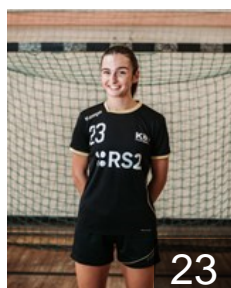

CLUB COMPETITIONS - DELEGATION LIST

EHF European Cup Women 2020/21

 MLT Kavallieri RS2 - Players

 MLT

Azzopardi Daryl

Position: Left Wing
Place of birth: Pieta
Date of birth: 27.09.1998
Height: 176 cm

23

 MLT

Baldacchino Denise

Position: Wing
Place of birth: Pieta
Date of birth: 06.09.1995
Height: 171 cm

20

 DEN

Beyer Mouton Louise

Position: Line Player
Place of birth: Odense
Date of birth: 28.05.1987
Height: 162 cm

16

 MLT

Borg Carly

Position: Left Wing
Place of birth: Pieta
Date of birth: 24.11.1999
Height: 156 cm

31

 MLT

Brincat Stephanie

Position: Right Wing
Place of birth: Pieta
Date of birth: 13.09.1995
Height: 160 cm