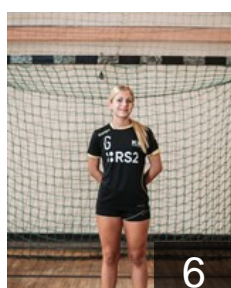

Baldacchino Denise

Position: Wing
Place of birth: Pieta
Date of birth: 06.09.1995
Height: 171 cm

20

 DEN

Beyer Mouton Louise

Position: Line Player
Place of birth: Odense
Date of birth: 28.05.1987
Height: 162 cm

16

 MLT

Borg Carly

Position: Left Wing
Place of birth: Pieta
Date of birth: 24.11.1999
Height: 156 cm

31

 MLT

Brincat Stephanie

Position: Right Wing
Place of birth: Pieta
Date of birth: 13.09.1995
Height: 160 cm

6

 BIH

Drugovic Irena

Position: Centre Back
Place of birth: Slavonski Brod
Date of birth: 01.12.1990
Height: 166 cm

17

 MLT

Farrugia Francesca

Position: Back
Place of birth: Rabat, Gozo
Date of birth: 13.07.1992
Height: 165 cm

19

 MLT

Fenech Luisa

Position: Right Wing
Place of birth: Pieta
Date of birth: 24.08.1997
Height: 158 cm

8

 MLT

Gatt Ilenia

Position: Goalkeeper
Place of birth: Zebbug
Date of birth: 17.03.1995
Height: 170 cm