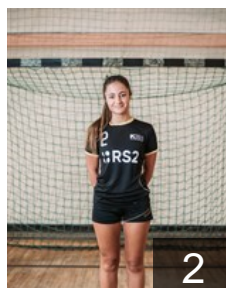

 **MLT**

Vella Kristina

Position: Wing
Place of birth: Pieta
Date of birth: 23.02.1995
Height: 155 cm

 **MLT**

Xuereb Emma

Position: Line Player
Place of birth: Pieta
Date of birth: 12.05.1997
Height: 162 cm

 **MLT**

Xuereb Gabriella

Position: Left Back
Place of birth: Pieta
Date of birth: 13.01.1999
Height: 175 cm

 **MLT**

Zammit Karen

Position: Left Wing
Place of birth: Pieta
Date of birth: 28.02.2000
Height: 160 cm