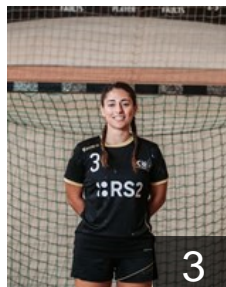

99

 MLT

Gerada Martina

Position: Goalkeeper
Place of birth: Pieta
Date of birth: 31.05.1994
Height: 162 cm

1

 MLT

Mizzi Alessia

Position: Line Player
Place of birth: Zabbar
Date of birth: 01.03.1993
Height: 170 cm

22

 MLT

Mizzi Erica

Position: Right Back
Place of birth: Zabbar
Date of birth: 12.03.1999
Height: 173 cm

21

CLUB COMPETITIONS - DELEGATION LIST

EHF European Cup Women 2020/21

 **MLT** Kavallieri RS2 - Players

 **MLT**

Vella Kristina

Position: Wing
Place of birth: Pieta
Date of birth: 23.02.1995
Height: 155 cm

 **MLT**

Xuereb Emma

Position: Line Player
Place of birth: Pieta
Date of birth: 12.05.1997
Height: 162 cm