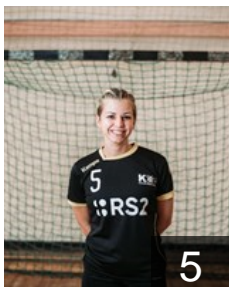

99

 MLT

Gerada Martina

Position: Goalkeeper
Place of birth: Pieta
Date of birth: 31.05.1994
Height: 162 cm

1

 MLT

Mizzi Alessia

Position: Line Player
Place of birth: Zabbar
Date of birth: 01.03.1993
Height: 170 cm

22

 MLT

Mizzi Erica

Position: Right Back
Place of birth: Zabbar
Date of birth: 12.03.1999
Height: 173 cm

21

CLUB COMPETITIONS - DELEGATION LIST

EHF European Cup Women 2020/21

 **MLT** Kavallieri RS2 - Players

 **MLT**

Vella Kristina

Position: Wing
Place of birth: Pieta
Date of birth: 23.02.1995
Height: 155 cm

 **MLT**

Xuereb Emma

Position: Line Player
Place of birth: Pieta
Date of birth: 12.05.1997
Height: 162 cm

 **MLT**

Xuereb Gabriella

Position: Left Back
Place of birth: Pieta
Date of birth: 13.01.1999
Height: 175 cm

 **MLT**

Zammit Karen

Position: Left Wing
Place of birth: Pieta
Date of birth: 28.02.2000
Height: 160 cm