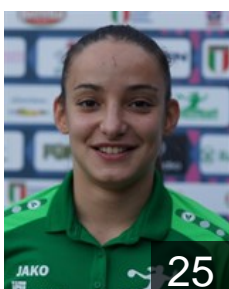

CLUB COMPETITIONS - DELEGATION LIST

EHF European Cup Women 2020/21

 ITA SSV Brixen Südtirol - Players

 ITA

Abfalterer Nadja

Position: Right Back
Place of birth: Bruneck
Date of birth: 29.10.1991
Height: 165 cm

11

 ITA

Avancini Nicole

Position: Line Player
Place of birth: Brixen
Date of birth: 24.11.2002
Height: 165 cm

20

 ITA

Babbo Giada

Position: Left Wing
Place of birth: Putignano
Date of birth: 12.09.1997
Height: 160 cm

25

 ITA

Callegari Siria

Position: Left Wing
Place of birth: Brixen
Date of birth: 17.08.2002
Height: 164 cm

7

 ITA

Di Carlantonio Lena

Position: Line Player
Place of birth: Brixen
Date of birth: 24.07.2001
Height: 168 cm