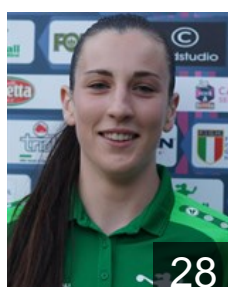

44

 ITA

Durnwalder Stefanie

Position: Centre Back
Place of birth: Bruneck
Date of birth: 19.01.1991
Height: 170 cm

9

 ITA

Eder Andrea

Position: Line Player
Place of birth: Meran
Date of birth: 20.02.1991
Height: -

8

 ITA

Federspieler Sandra

Position: Left Back
Place of birth: Brixen
Date of birth: 02.05.1985
Height: 175 cm

2

 ITA

Fischnaller Katharina

Position: Goalkeeper
Place of birth: Sterzing
Date of birth: 01.07.2003
Height: 166 cm

42

 ITA

Ghilardi Sofia

Position: Left Back
Place of birth: Chiari
Date of birth: 18.06.1999
Height: -

28

 ITA

Hilber Sarah

Position: Right Wing
Place of birth: Bruneck
Date of birth: 10.06.1998
Height: -