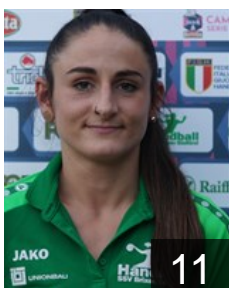

CLUB COMPETITIONS - DELEGATION LIST

EHF European Cup Women 2020/21

 ITA SSV Brixen Südtirol - Players

 ITA

Abfalterer Nadja

Position: Right Back
Place of birth: Bruneck
Date of birth: 29.10.1991
Height: 165 cm

11

 ITA

Avancini Nicole

Position: Line Player
Place of birth: Brixen
Date of birth: 24.11.2002
Height: 165 cm

20

 ITA

Babbo Giada

Position: Left Wing
Place of birth: Putignano
Date of birth: 12.09.1997
Height: 160 cm