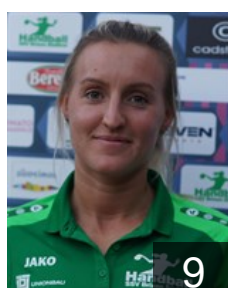

11

 ITA

Avancini Nicole

Position: Line Player
Place of birth: Brixen
Date of birth: 24.11.2002
Height: 165 cm

20

 ITA

Babbo Giada

Position: Left Wing
Place of birth: Putignano
Date of birth: 12.09.1997
Height: 160 cm

25

 ITA

Callegari Siria

Position: Left Wing
Place of birth: Brixen
Date of birth: 17.08.2002
Height: 164 cm

7

 ITA

Di Carlantonio Lena

Position: Line Player
Place of birth: Brixen
Date of birth: 24.07.2001
Height: 168 cm

44

 ITA

Durnwalder Stefanie

Position: Centre Back
Place of birth: Bruneck
Date of birth: 19.01.1991
Height: 170 cm

9

 ITA

Eder Andrea

Position: Line Player
Place of birth: Meran
Date of birth: 20.02.1991
Height: -