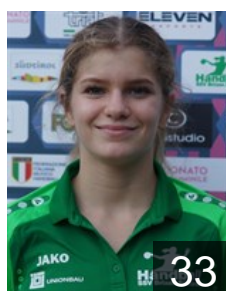

12

 ITA

Maurberger Sarah

Position: Centre Back
Place of birth: Bruneck
Date of birth: 21.06.1999
Height: 166 cm

15

CLUB COMPETITIONS - DELEGATION LIST

EHF European Cup Women 2020/21

 ITA SSV Brixen Südtirol - Players

 ITA

Nothdurfter Barbara

Position: Right Wing
Place of birth: Bozen
Date of birth: 22.12.2001
Height: 169 cm

 ITA

Pernthaler Melanie

Position: Goalkeeper
Place of birth: Brixen
Date of birth: 29.12.1995
Height: 175 cm

 ITA

Poce Carlotta

Position: Goalkeeper
Place of birth: Trento
Date of birth: 22.01.2001
Height: 167 cm

 ITA

Prast Elina

Position: Left Wing
Place of birth: Brixen
Date of birth: 20.08.2001
Height: 155 cm

 ITA