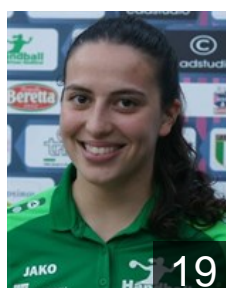

 ITA

Poce Carlotta

Position: Goalkeeper
Place of birth: Trento
Date of birth: 22.01.2001
Height: 167 cm

 ITA

Prast Elina

Position: Left Wing
Place of birth: Brixen
Date of birth: 20.08.2001
Height: 155 cm

 ITA

Pruenster Monika

Position: Goalkeeper
Place of birth: Meran
Date of birth: 22.02.1984
Height: 180 cm

 ITA

Sader Antje

Position: Left Back
Place of birth: Brixen
Date of birth: 10.04.2003
Height: 168 cm

 ITA

Schatzer Sarah

Position: Right Back
Place of birth: Bruneck
Date of birth: 24.03.1995
Height: 170 cm

 ITA

Vegni Violetta

Position: Line Player
Place of birth: Bozen
Date of birth: 19.02.2000
Height: -

TEAM OFFICIALS
