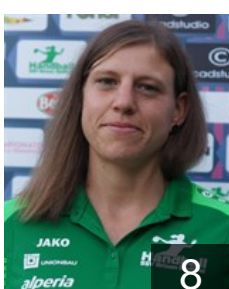

44

 ITA

Durnwalder Stefanie

Position: Centre Back
Place of birth: Bruneck
Date of birth: 19.01.1991
Height: 170 cm

9

 ITA

Eder Andrea

Position: Line Player
Place of birth: Meran
Date of birth: 20.02.1991
Height: -