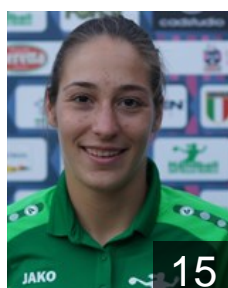

8

 ITA

Federspieler Sandra

Position: Left Back
Place of birth: Brixen
Date of birth: 02.05.1985
Height: 175 cm

2

 ITA

Fischnaller Katharina

Position: Goalkeeper
Place of birth: Sterzing
Date of birth: 01.07.2003
Height: 166 cm

42

 ITA

Ghilardi Sofia

Position: Left Back
Place of birth: Chiari
Date of birth: 18.06.1999
Height: -

28

 ITA

Hilber Sarah

Position: Right Wing
Place of birth: Bruneck
Date of birth: 10.06.1998
Height: -

12

 ITA

Maurberger Sarah

Position: Centre Back
Place of birth: Bruneck
Date of birth: 21.06.1999
Height: 166 cm

15

CLUB COMPETITIONS - DELEGATION LIST

EHF European Cup Women 2020/21

 ITA SSV Brixen Südtirol - Players