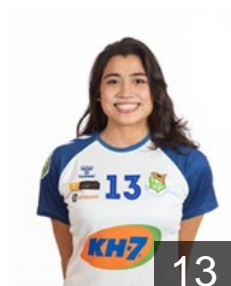

CLUB COMPETITIONS - DELEGATION LIST

EHF European Cup Women 2020/21

 **ESP** KH-7 BM. Granollers - Players

 **ESP**

Aguiar Alvar Dana

Position: Goalkeeper
Place of birth: Esplugues de
Date of birth: 17.05.2002
Height: 170 cm

 **MAR**

Ben Chayhab Imane

Position: Right Wing
Place of birth: Larache
Date of birth: 02.06.2000
Height: 168 cm

 **ESP**

Capdevila Barbany Martina

Position: Centre Back
Place of birth: Granollers
Date of birth: 19.09.2001
Height: 178 cm

 **ESP**

Castanera Bravo Jana

Position: Left Wing
Place of birth: Gavà
Date of birth: 29.04.2001
Height: 171 cm

 **ESP**

Colomer Resplandi Anna

Position: Right Wing
Place of birth: Torroella de
Date of birth: 17.08.1998
Height: 167 cm

 **ESP**

González Sánchez Ana

Position: Right Wing
Place of birth: Málaga
Date of birth: 30.12.1998
Height: 166 cm

 **BRA**

Guariero Giulia

Position: Left Back
Place of birth: Sao Paulo
Date of birth: 24.07.1995
Height: 173 cm