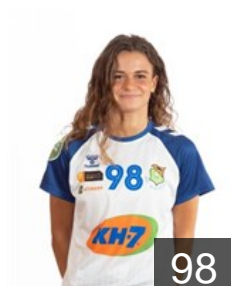

CLUB COMPETITIONS - DELEGATION LIST

EHF European Cup Women 2020/21

 **ESP** KH-7 BM. Granollers - Players

 **ESP**

Aguiar Alvar Dana

Position: Goalkeeper
Place of birth: Esplugues de
Date of birth: 17.05.2002
Height: 170 cm

 **MAR**

Ben Chayhab Imane

Position: Right Wing
Place of birth: Larache
Date of birth: 02.06.2000
Height: 168 cm

 **ESP**

Capdevila Barbany Martina

Position: Centre Back
Place of birth: Granollers
Date of birth: 19.09.2001
Height: 178 cm

 **ESP**

Castanera Bravo Jana

Position: Left Wing
Place of birth: Gavà
Date of birth: 29.04.2001
Height: 171 cm

 **ESP**

Colomer Resplandi Anna

Position: Right Wing
Place of birth: Torroella de
Date of birth: 17.08.1998
Height: 167 cm