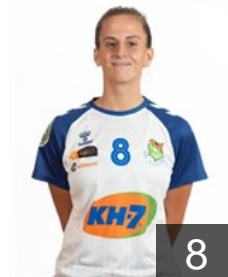

 **BUL**

Sarandeva Lora

Position: Centre Back
Place of birth: Svishtov
Date of birth: 13.05.1997
Height: 165 cm

 **ESP**

Simo Martinez Paula

Position: Goalkeeper
Place of birth: Sant Pere de
Date of birth: 06.04.2004
Height: 170 cm

 **ESP**

Sobrepera Casol Janna

Position: Left Back
Place of birth: SABADELL
Date of birth: 08.09.2000
Height: 66 cm

 **ESP**

Torras Parera Mireia

Position: Centre Back
Place of birth: Sabadell
Date of birth: 02.05.1996
Height: 165 cm

 **ESP**

Vazquez Marinelarena Elene

Position: Left Back
Place of birth: Donostia
Date of birth: 23.11.1999
Height: 165 cm

 **ESP**

Vegue I Pena Ona

Position: Left Wing
Place of birth: Barcelona
Date of birth: 09.07.1998
Height: 170 cm