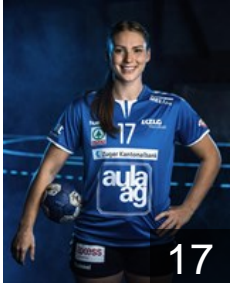

Left Club

SUI

Kähr Charlotte

Position: Left Back

Place of birth: Zürich

Date of birth: 27.06.2001

Height: -

Left Club on 16.06.2021

TEAM OFFICIALS

SUI

Sahli Christoph

Date of birth: 12.08.1984