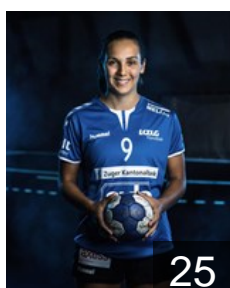

 SUI

Scherer Sibylle

Position: Left Back
Place of birth: Zug
Date of birth: 09.01.1992
Height: 180 cm

 SUI

Speerli Anna Lena

Position: Left Wing
Place of birth: Kilchberg
Date of birth: 28.03.2002
Height: 172 cm

 SUI

Spieler Svenja

Position: Centre Back
Place of birth: Hünenberg
Date of birth: 18.03.2001
Height: 176 cm

 SUI

Steinmann Svenja

Position: Right Wing
Place of birth: Feusisberg
Date of birth: 22.12.2000
Height: 170 cm

 SUI

Stutz Leah

Position: Centre Back
Place of birth: Baar
Date of birth: 26.11.1998
Height: 162 cm

 SUI

Truchot Louise Rita

Position: Right Wing
Place of birth: Sierre
Date of birth: 03.01.2003
Height: -

 SUI