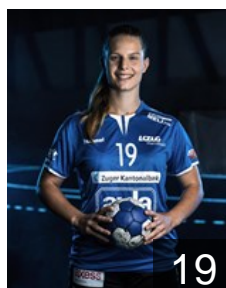

CLUB COMPETITIONS - DELEGATION LIST

EHF European Cup Women 2020/21

 SUI LK Zug Handball - Players

 SUI

Abt Jennifer

Position: Goalkeeper
Place of birth: Cham
Date of birth: 01.03.2001
Height: -

 SUI

Annen Deborah

Position: Line Player
Place of birth: Arth
Date of birth: 01.04.2002
Height: 179 cm

 SUI

Baumann Laura

Position: Line Player
Place of birth: Wassen
Date of birth: 11.05.1998
Height: 168 cm

 SUI

Berchtold Alina