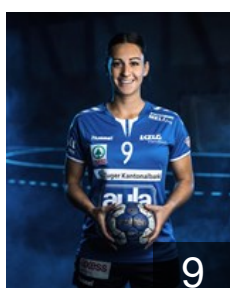

CLUB COMPETITIONS - DELEGATION LIST

EHF European Cup Women 2020/21

 SUI LK Zug Handball - Players

 SUI

Abt Jennifer

Position: Goalkeeper
Place of birth: Cham
Date of birth: 01.03.2001
Height: -

 SUI

Annen Deborah

Position: Line Player
Place of birth: Arth
Date of birth: 01.04.2002
Height: 179 cm

 SUI

Baumann Laura

Position: Line Player
Place of birth: Wassen
Date of birth: 11.05.1998
Height: 168 cm

 SUI

Berchtold Alina

Position: Right Wing
Place of birth: Giswil
Date of birth: 07.05.2002
Height: 172 cm

 SUI

Cavallari Simona

Position: Right Wing
Place of birth: Häggingen
Date of birth: 06.06.1992
Height: 162 cm

 SUI

Estermann Ria