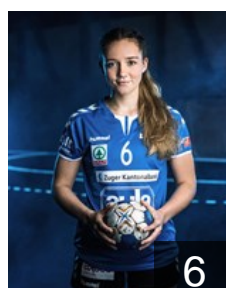

 SUI

Spieler Svenja

Position: Centre Back
Place of birth: Hünenberg
Date of birth: 18.03.2001
Height: 176 cm

 SUI

Steinmann Svenja

Position: Right Wing
Place of birth: Feusisberg
Date of birth: 22.12.2000
Height: 170 cm

 SUI

Stutz Leah

Position: Centre Back
Place of birth: Baar
Date of birth: 26.11.1998
Height: 162 cm

 SUI

Truchot Louise Rita

Position: Right Wing
Place of birth: Sierre
Date of birth: 03.01.2003
Height: -

 SUI