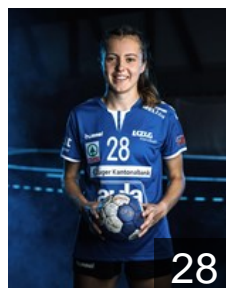

Position: Line Player
Place of birth: Akureyri
Date of birth: 14.03.1997
Height: 171 cm

CLUB COMPETITIONS - DELEGATION LIST

EHF European Cup Women 2020/21

 SUI LK Zug Handball - Players

 SUI

Ligue Desirée

Position: Goalkeeper
Place of birth: Zürich
Date of birth: 15.05.2000
Height: 170 cm

 SUI

Scherer Sibylle

Position: Left Back
Place of birth: Zug
Date of birth: 09.01.1992
Height: 180 cm

 SUI

Speerli Anna Lena

Position: Left Wing
Place of birth: Kilchberg
Date of birth: 28.03.2002
Height: 172 cm

 SUI

Spieler Svenja

Position: Centre Back
Place of birth: Hünenberg
Date of birth: 18.03.2001
Height: 176 cm

 SUI

Steinmann Svenja

Position: Right Wing
Place of birth: Feusisberg
Date of birth: 22.12.2000
Height: 170 cm

 SUI

Stutz Leah

Position: Centre Back
Place of birth: Baar
Date of birth: 26.11.1998
Height: 162 cm

 SUI

Truchot Louise Rita

Position: Right Wing
Place of birth: Sierre
Date of birth: 03.01.2003
Height: -

 SUI