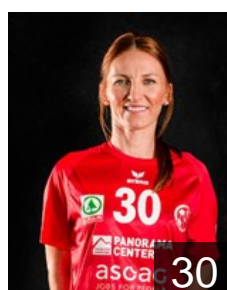

SVK

Weibelova Lucia

Position: Left Back
Place of birth: Zilina
Date of birth: 13.06.1983
Height: 173 cm