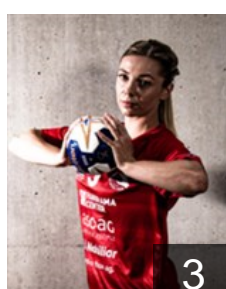

 SUI

**Gerber Nora**

Position: Left Back  
Place of birth: Thun  
Date of birth: 26.03.2003  
Height: 173 cm

 SUI

**Kaeslin Milena**

Position: Left Back  
Place of birth: Luzern  
Date of birth: 06.11.1994  
Height: 170 cm

 SUI

**Karlen Jana Vanessa**

Position: Left Wing  
Place of birth: Visp  
Date of birth: 01.11.2000  
Height: 168 cm

 SUI

**Knecht Desiree Maria**

Position: Left Wing  
Place of birth: Bern  
Date of birth: 26.11.2000  
Height: 168 cm

 SLO

**Korenic Karmen**

Position: Goalkeeper  
Place of birth: novo mesto  
Date of birth: 20.10.1993  
Height: 180 cm

 SUI

**Kuslys Julia Sophia**

Position: Goalkeeper  
Place of birth: Thun  
Date of birth: 04.10.1999  
Height: 171 cm

 MKD

**Murgovska Viktorija**

Position: Centre Back  
Place of birth: Bitola  
Date of birth: 20.02.1992  
Height: 170 cm