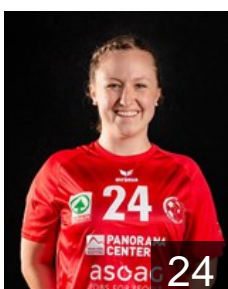

 MKD

**Murgovska Viktorija**

Position: Centre Back  
Place of birth: Bitola  
Date of birth: 20.02.1992  
Height: 170 cm

## Peronino Sibylle

Position: Goalkeeper  
Place of birth: Huttwil  
Date of birth: 22.03.1989  
Height: 165 cm

 ITA

## Rotondo Laura Celeste

Position: Left Back  
Place of birth: Putignano  
Date of birth: 15.07.1992  
Height: -

 SUI

## Schmied Michelle

Position: Left Wing  
Place of birth: Burgdorf  
Date of birth: 07.08.1996  
Height: 164 cm

 SUI