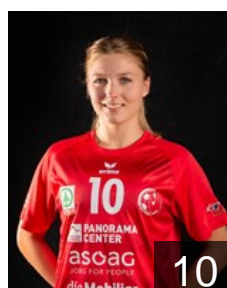

## Siegenthaler Lea

Position: Left Back  
Place of birth: Bern  
Date of birth: 24.07.2001  
Height: 180 cm

 SUI

## Weibelova Lucia

Position: Left Back  
Place of birth: Zilina  
Date of birth: 13.06.1983  
Height: 173 cm

 SUI

## Wyer Rebecca Ruth

Position: Right Back  
Place of birth: Visp  
Date of birth: 21.02.1997  
Height: 173 cm

 SUI