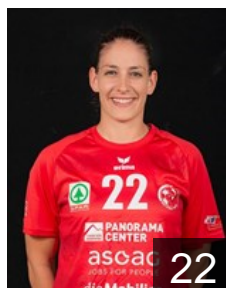

# CLUB COMPETITIONS - DELEGATION LIST

EHF European Cup Women 2020/21

 SUI DHB Rotweiss Thun - Players

 SUI

**Derche Tatiana**

Position: Goalkeeper  
Place of birth: Erlenbach i.S.  
Date of birth: 02.12.1998  
Height: 175 cm

 SUI

**Eberhart Emilia**

Position: Line Player  
Place of birth: Oranienburg  
Date of birth: 20.05.1999  
Height: 173 cm

 SUI

**Fahrni Zoe**

Position: Line Player  
Place of birth: Thun  
Date of birth: 13.04.2001  
Height: 172 cm

 SUI

**Frey Noelle**

Position: Line Player  
Place of birth: Aarau  
Date of birth: 16.01.1992  
Height: 174 cm

 SUI

**Gerber Nina Lisa**

Position: Right Wing  
Place of birth: Thun  
Date of birth: 05.03.1998  
Height: 168 cm