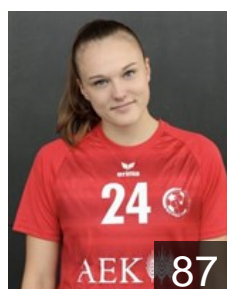

## Peronino Sibylle

Position: Goalkeeper  
Place of birth: Huttwil  
Date of birth: 22.03.1989  
Height: 165 cm

 ITA

## Rotondo Laura Celeste

Position: Left Back  
Place of birth: Putignano  
Date of birth: 15.07.1992  
Height: -

 SUI

## Schmied Michelle

Position: Left Wing  
Place of birth: Burgdorf  
Date of birth: 07.08.1996  
Height: 164 cm

 SUI

## Siegenthaler Lea

Position: Left Back  
Place of birth: Bern  
Date of birth: 24.07.2001  
Height: 180 cm

 SUI