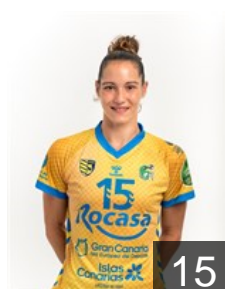

 **ESP**

Padron Ortega Natalia

Position: Left Back
Place of birth: LAS PALMAS
Date of birth: 28.11.2003
Height: 170 cm

CLUB COMPETITIONS - DELEGATION LIST

EHF European Cup Women 2020/21

 **ESP Rocasa Gran Canaria - Players**

 **ESP**

Palomino Delgado A.

Position: Goalkeeper
Place of birth: Cáceres
Date of birth: 14.12.1996
Height: 172 cm

 **ESP**

Pérez Risco Arinegua

Position: Left Wing
Place of birth: ARONA
Date of birth: 26.11.1998
Height: 164 cm

 **ESP**

Quevedo Padron Yuli Dacil

Position: Line Player
Place of birth: las palmas
Date of birth: 18.07.2001
Height: 178 cm

 **ESP**

Rodríguez Hernández H.

Position: Line Player
Place of birth: Las Palmas
Date of birth: 31.07.1986
Height: 169 cm