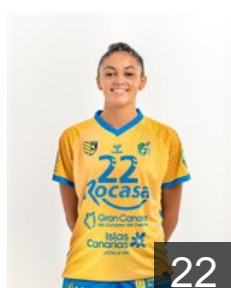

CLUB COMPETITIONS - DELEGATION LIST

EHF European Cup Women 2020/21

 **ESP Rocasa Gran Canaria - Players**

 **ESP**

Falcón González Melania

Position: Right Wing
Place of birth: Las Palmas
Date of birth: 27.04.1992
Height: 160 cm

 **ESP**

Gomes da Costa Maria

Position: Left Back
Place of birth: Almeria
Date of birth: 13.04.1999
Height: 177 cm

 **ESP**

González Méndez María

Position: Centre Back
Place of birth: Tejina
Date of birth: 04.02.1987
Height: 165 cm

 **URU**

Grosso González Iara

Position: Right Back
Place of birth: Montevideo
Date of birth: 03.04.1993
Height: 180 cm

 **ESP**

Guerra Gonzalez Nerea

Position: Right Back
Place of birth: Puerto del
Date of birth: 24.03.2003
Height: -

 **JPN**

Hosoe Mizuki

Position: Centre Back
Place of birth: GIFU
Date of birth: 10.12.1992
Height: 165 cm

 **CUB**

Lusson Miranda Lisandra

Position: Left Back
Place of birth: LA HABANA
Date of birth: 01.09.1985
Height: 175 cm