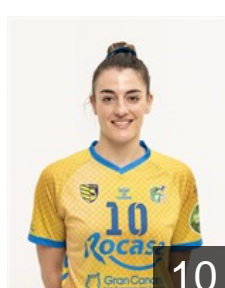

 **ESP**

Suarez Ojeda Silke

Position: Centre Back
Place of birth: las palmas
Date of birth: 21.01.2004
Height: 160 cm

 **ESP**

Suarez Sanchez Andrea

Position: Goalkeeper
Place of birth: las palmas
Date of birth: 17.12.2004
Height: 175 cm

 **ESP**

Torres Trujilo Angela Yanire

Position: Left Wing
Place of birth: las palmas
Date of birth: 16.05.2004
Height: 160 cm

 **ESP**

Trojaola Cabezudo Tiddara

Position: Left Wing
Place of birth: Las Palmas
Date of birth: 17.05.1984
Height: 167 cm

 **ESP**

Valdivia Montserrat P.

Position: Right Wing
Place of birth: Algeciras
Date of birth: 23.12.1995
Height: 165 cm

 **GRE**

Zygoura Agni

Position: Centre Back
Place of birth: Kastoria
Date of birth: 04.02.1996
Height: -