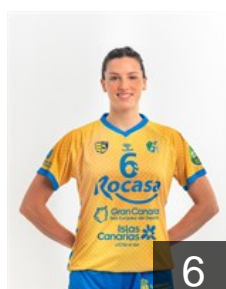

 **ESP**

Gomes da Costa Maria

Position: Left Back
Place of birth: Almeria
Date of birth: 13.04.1999
Height: 177 cm

 **ESP**

González Méndez María

Position: Centre Back
Place of birth: Tejina
Date of birth: 04.02.1987
Height: 165 cm

 **URU**

Grosso González Iara

Position: Right Back
Place of birth: Montevideo
Date of birth: 03.04.1993
Height: 180 cm

 **ESP**

Guerra Gonzalez Nerea

Position: Right Back
Place of birth: Puerto del
Date of birth: 24.03.2003
Height: -

 **JPN**

Hosoe Mizuki

Position: Centre Back
Place of birth: GIFU
Date of birth: 10.12.1992
Height: 165 cm

 **CUB**

Lusson Miranda Lisandra

Position: Left Back
Place of birth: LA HABANA
Date of birth: 01.09.1985
Height: 175 cm