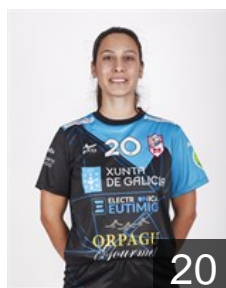

CLUB COMPETITIONS - DELEGATION LIST

EHF European Cup Women 2020/21

 **ESP** Club Balonmán Atlético Guardes - Players

 **ESP**

Arcos Poveda Paula

Position: Right Back
Place of birth: Alicante
Date of birth: 21.12.2001
Height: 166 cm

 **ESP**

Barbosa Carrera Cristina

Position: Left Wing
Place of birth: GOIAN
Date of birth: 20.10.1996
Height: 167 cm

 **ESP**

Carratu Santoro Marisol

Position: Goalkeeper
Place of birth: Buenos Aires
Date of birth: 15.07.1986
Height: 176 cm