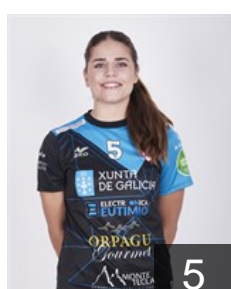

 **ESP**

Barbosa Carrera Cristina

Position: Left Wing
Place of birth: GOIAN
Date of birth: 20.10.1996
Height: 167 cm

 **ESP**

Carratu Santoro Marisol

Position: Goalkeeper
Place of birth: Buenos Aires
Date of birth: 15.07.1986
Height: 176 cm

 **POR**

Da Silva Lima P.

Position: Centre Back
Place of birth: Porto
Date of birth: 03.02.1995
Height: -

 **ESP**

Descalzo Pérez Estefanía

Position: Right Back
Place of birth: VALENCIA
Date of birth: 09.06.1990
Height: 174 cm

 **ESP**

Gómez Suau Carla

Position: Line Player
Place of birth: Sant Antoni de
Date of birth: 30.01.1991
Height: 180 cm

 **POR**

Marqués Santiago S.

Position: Left Back
Place of birth: Aveiro
Date of birth: 03.05.1996
Height: -

 **ARG**

Mazza Martina Cecilia

Position: Left Back
Place of birth: Lomas de Zamora
Date of birth: 05.02.1997
Height: 170 cm

 **ESP**

Morais Lopez Laura

Position: Left Wing
Place of birth: A GUARDA
Date of birth: 14.01.1996
Height: 169 cm