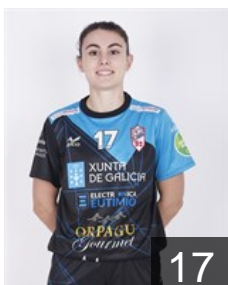

 **ESP**

Moreno Lahora Daniela

Position: Right Wing
Place of birth: Madrid
Date of birth: 23.01.2001
Height: 167 cm

 **ESP**

Pérez Alonso Lorena

Position: Left Wing
Place of birth: Salceda de
Date of birth: 04.04.1991
Height: 172 cm

 **ESP**

Sempere Agullo Miriam

Position: Goalkeeper
Place of birth: Santa Pola
Date of birth: 19.11.1995
Height: 168 cm

 **ESP**

Sempere Herrera África

Position: Line Player
Place of birth: Elche, Alicante
Date of birth: 25.09.1992
Height: 167 cm

 **ARG**

Urban Medel Rosario Victoria

Position: Right Wing
Place of birth: Buenos Aires
Date of birth: 13.03.1997
Height: 168 cm

 **FRA**

Valero Jodar Sara

Position: Line Player
Place of birth: Pau
Date of birth: 03.02.1998
Height: 173 cm

Left Club

 **ESP**

Pérez Buforn Paulina

Position: Right Back
Place of birth: Eivissa, Islas
Date of birth: 25.01.1997
Height: 167 cm

Left Club on 29.06.2021

TEAM OFFICIALS

 **ESP**

Prades Pons Jose Ignacio