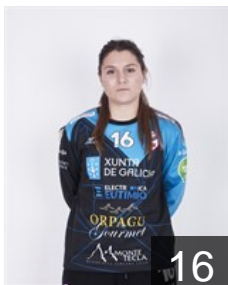

 **ESP**

Moreno Lahora Daniela

Position: Right Wing
Place of birth: Madrid
Date of birth: 23.01.2001
Height: 167 cm

 **ESP**

Pérez Alonso Lorena

Position: Left Wing
Place of birth: Salceda de
Date of birth: 04.04.1991
Height: 172 cm

 **SVK**

Rajnohova Erika

Position: Centre Back
Place of birth: Zilina
Date of birth: 01.08.1998
Height: -

CLUB COMPETITIONS - DELEGATION LIST

EHF European Cup Women 2020/21

 **ESP** Club Balonmán Atlético Guardes - Players

 **ESP**

Sempere Agullo Miriam

Position: Goalkeeper
Place of birth: Santa Pola
Date of birth: 19.11.1995
Height: 168 cm

 **ESP**

Sempere Herrera África

Position: Line Player
Place of birth: Elche, Alicante
Date of birth: 25.09.1992
Height: 167 cm