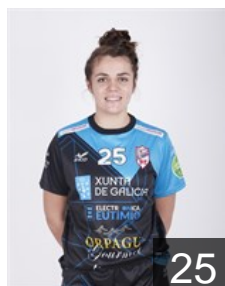

 **SVK**

Rajnohova Erika

Position: Centre Back
Place of birth: Zilina
Date of birth: 01.08.1998
Height: -

CLUB COMPETITIONS - DELEGATION LIST

EHF European Cup Women 2020/21

 **ESP** Club Balonmán Atlético Guardes - Players

 **ESP**

Sempere Agullo Miriam

Position: Goalkeeper
Place of birth: Santa Pola
Date of birth: 19.11.1995
Height: 168 cm

 **ESP**

Sempere Herrera África

Position: Line Player
Place of birth: Elche, Alicante
Date of birth: 25.09.1992
Height: 167 cm

 **ARG**

Urban Medel Rosario Victoria

Position: Right Wing
Place of birth: Buenos Aires
Date of birth: 13.03.1997
Height: 168 cm

 **FRA**

Valero Jodar Sara

Position: Line Player
Place of birth: Pau
Date of birth: 03.02.1998
Height: 173 cm