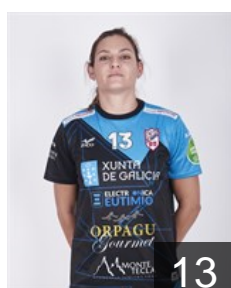

CLUB COMPETITIONS - DELEGATION LIST

EHF European Cup Women 2020/21

 **ESP** Club Balonmán Atlético Guardes - Players

 **ESP**

Arcos Poveda Paula

Position: Right Back
Place of birth: Alicante
Date of birth: 21.12.2001
Height: 166 cm

 **ESP**

Barbosa Carrera Cristina

Position: Left Wing
Place of birth: GOIAN
Date of birth: 20.10.1996
Height: 167 cm

 **ESP**

Carratu Santoro Marisol

Position: Goalkeeper
Place of birth: Buenos Aires
Date of birth: 15.07.1986
Height: 176 cm

 **POR**

Da Silva Lima P.

Position: Centre Back
Place of birth: Porto
Date of birth: 03.02.1995
Height: -

 **ESP**

Descalzo Pérez Estefanía

Position: Right Back
Place of birth: VALENCIA
Date of birth: 09.06.1990
Height: 174 cm