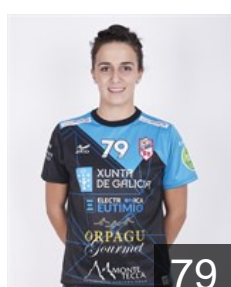

 **POR**

Da Silva Lima P.

Position: Centre Back
Place of birth: Porto
Date of birth: 03.02.1995
Height: -

 **ESP**

Descalzo Pérez Estefanía

Position: Right Back
Place of birth: VALENCIA
Date of birth: 09.06.1990
Height: 174 cm

 **ESP**

Gómez Suau Carla

Position: Line Player
Place of birth: Sant Antoni de
Date of birth: 30.01.1991
Height: 180 cm

 **POR**

Marqués Santiago S.

Position: Left Back
Place of birth: Aveiro
Date of birth: 03.05.1996
Height: -

 **ARG**

Mazza Martina Cecilia

Position: Left Back
Place of birth: Lomas de Zamora
Date of birth: 05.02.1997
Height: 170 cm

 **ESP**

Morais Lopez Laura

Position: Left Wing
Place of birth: A GUARDA
Date of birth: 14.01.1996
Height: 169 cm

 **ESP**

Moreno Lahora Daniela

Position: Right Wing
Place of birth: Madrid
Date of birth: 23.01.2001
Height: 167 cm

 **ESP**

Pérez Alonso Lorena

Position: Left Wing
Place of birth: Salceda de
Date of birth: 04.04.1991
Height: 172 cm