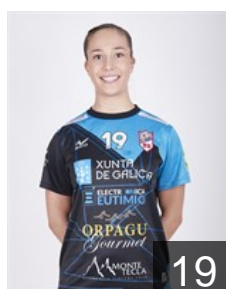

CLUB COMPETITIONS - DELEGATION LIST

EHF European Cup Women 2020/21

 **ESP** Club Balonmán Atlético Guardes - Players

 **ESP**

Arcos Poveda Paula

Position: Right Back
Place of birth: Alicante
Date of birth: 21.12.2001
Height: 166 cm

 **ESP**

Barbosa Carrera Cristina

Position: Left Wing
Place of birth: GOIAN
Date of birth: 20.10.1996
Height: 167 cm

 **ESP**

Carratu Santoro Marisol

Position: Goalkeeper
Place of birth: Buenos Aires
Date of birth: 15.07.1986
Height: 176 cm

 **POR**

Da Silva Lima P.

Position: Centre Back
Place of birth: Porto
Date of birth: 03.02.1995
Height: -

 **ESP**

Descalzo Pérez Estefanía

Position: Right Back
Place of birth: VALENCIA
Date of birth: 09.06.1990
Height: 174 cm