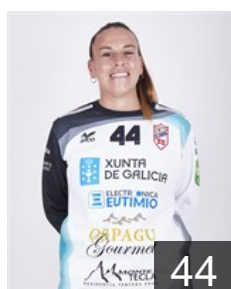

CLUB COMPETITIONS - DELEGATION LIST

EHF European Cup Women 2020/21

 **ESP** Club Balonmán Atlético Guardes - Players

 **ESP**

Arcos Poveda Paula

Position: Right Back
Place of birth: Alicante
Date of birth: 21.12.2001
Height: 166 cm

 **ESP**

Barbosa Carrera Cristina

Position: Left Wing
Place of birth: GOIAN
Date of birth: 20.10.1996
Height: 167 cm

 **ESP**

Carratu Santoro Marisol

Position: Goalkeeper
Place of birth: Buenos Aires
Date of birth: 15.07.1986
Height: 176 cm

 **POR**

Da Silva Lima P.

Position: Centre Back
Place of birth: Porto
Date of birth: 03.02.1995
Height: -

 **ESP**

Descalzo Pérez Estefanía

Position: Right Back
Place of birth: VALENCIA
Date of birth: 09.06.1990
Height: 174 cm