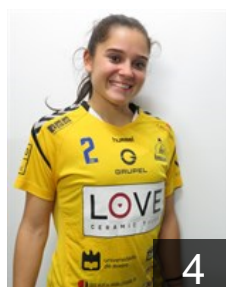

POR
Soares Catarina
Position: Right Wing
Place of birth: Estarreja
Date of birth: 16.08.2001
Height: 162 cm