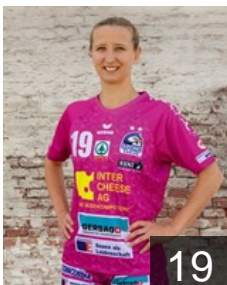

CLUB COMPETITIONS - DELEGATION LIST

EHF European Cup Women 2020/21

 SUI SPONO Eagles - Players

 SUI

Amrein Sabrina

Position: Left Wing
Place of birth: Luzern
Date of birth: 22.01.1996
Height: 172 cm

 SUI

Csebits Catherine

Position: Centre Back
Place of birth: Basel
Date of birth: 03.02.1999
Height: 165 cm

 SUI

Decurtins Marina

Position: Left Wing
Place of birth: Aarau
Date of birth: 30.11.1995
Height: 157 cm

 SUI

Emmenegger Ana

Position: Centre Back
Place of birth: Luzern
Date of birth: 30.07.2002
Height: -

 SUI

Hodel Xenia

Position: Right Back
Place of birth: Luzern
Date of birth: 27.11.1998
Height: 171 cm

 SLO

Irman Neli

Position: Right Wing
Place of birth: Celje
Date of birth: 07.04.1986
Height: 172 cm