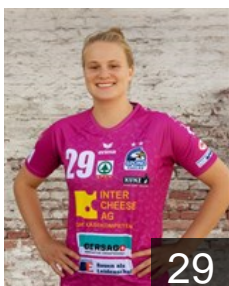

 BIH

Ljubas Ivana

Position: Centre Back
Place of birth: Livno
Date of birth: 31.10.1985
Height: 178 cm

 SUI

Matter Judith

Position: Right Back
Place of birth: Sursee
Date of birth: 10.01.1993
Height: 158 cm

 SUI

Muff Ramona

Position: Left Back
Place of birth: Luzern
Date of birth: 04.09.2001
Height: 172 cm

 SUI

Rakaric Antonia

Position: Left Back
Place of birth: Aarau
Date of birth: 29.08.2001
Height: 180 cm

CLUB COMPETITIONS - DELEGATION LIST

EHF European Cup Women 2020/21

 SUI SPONO Eagles - Players

 SUI

Schaller Soraya

Position: Goalkeeper
Place of birth: Luzern
Date of birth: 23.04.2002
Height: 167 cm

 SUI

Schardt Samira

Position: Right Wing
Place of birth: Luzern
Date of birth: 20.01.1997
Height: 170 cm

 SUI

Stähelin Alina

Position: Left Back
Place of birth: Basel
Date of birth: 09.03.2001
Height: -

 SUI

Troxler Laila

Position: Goalkeeper
Place of birth: Luzern
Date of birth: 07.10.1990
Height: 180 cm

 KOS