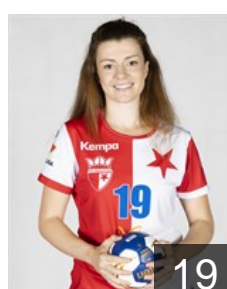

Kišiková Vladimíra

Position: Line Player
Place of birth: Michalovce
Date of birth: 29.10.1995
Height: 180 cm

 CZE

Koudelková Martina

Position: Goalkeeper
Place of birth:
Date of birth: 07.04.2002
Height: -

 CZE

Líbalová Lucie

Position: Line Player
Place of birth: Praha
Date of birth: 24.01.1996
Height: 170 cm

 CZE

Michalska Pavlina

Position: Goalkeeper
Place of birth:
Date of birth: 22.02.1993
Height: -

 CZE

Míšová Adriana

Position: Line Player
Place of birth: Olomouc
Date of birth: 25.11.1996
Height: 180 cm

CLUB COMPETITIONS - DELEGATION LIST

EHF European Cup Women 2020/21

 CZE DHC Slavia Praha - Players

 CZE

Novotná Adéla

Position: Right Wing
Place of birth: Praha
Date of birth: 14.08.1998
Height: 177 cm

 CZE

Slejtrova Marketa

Position: Goalkeeper
Place of birth: Usti nad Labem
Date of birth: 18.03.1999
Height: 172 cm

 CZE

Studena Veronika

Position: Left Back
Place of birth: Nove Mesto na
Date of birth: 01.10.2001
Height: -