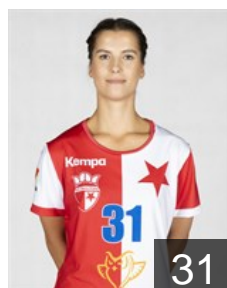

CLUB COMPETITIONS - DELEGATION LIST

EHF European Cup Women 2020/21

 CZE DHC Slavia Praha - Players

 CZE

Franková Julie

Position: Centre Back
Place of birth: Plzen
Date of birth: 04.10.2000
Height: 179 cm

 CZE

Fryčáková Vendula

Position: Left Wing
Place of birth: Olomouc
Date of birth: 31.05.1996
Height: 170 cm

 CZE

Galušková Veronika

Position: Right Back
Place of birth: Plzen
Date of birth: 30.07.1998
Height: 176 cm

 CZE

Holeckova Veronika

Position: Left Wing
Place of birth: Praha
Date of birth: 08.09.2003
Height: 171 cm

 CZE

Holenáková Denisa

Position: Centre Back
Place of birth: Liberec
Date of birth: 21.12.2002
Height: 173 cm

 CZE

Hubová Vendula

Position: Left Back
Place of birth: Zlin
Date of birth: 06.09.2000
Height: -

 CZE

Jackova Eliska

Position: Centre Back
Place of birth: Praha
Date of birth: 10.06.1994
Height: 170 cm

 SVK