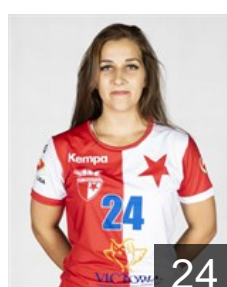

 CZE

Hubová Vendula

Position: Left Back
Place of birth: Zlin
Date of birth: 06.09.2000
Height: -

 CZE

Jackova Eliska

Position: Centre Back
Place of birth: Praha
Date of birth: 10.06.1994
Height: 170 cm

 SVK

Kišiková Vladimíra

Position: Line Player
Place of birth: Michalovce
Date of birth: 29.10.1995
Height: 180 cm

 CZE

Koudelková Martina

Position: Goalkeeper
Place of birth:
Date of birth: 07.04.2002
Height: -

 CZE

Líbalová Lucie

Position: Line Player
Place of birth: Praha
Date of birth: 24.01.1996
Height: 170 cm

 CZE

Michalska Pavlina

Position: Goalkeeper
Place of birth:
Date of birth: 22.02.1993
Height: -

 CZE

Míšová Adriana