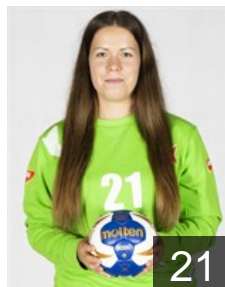

 CZE

Líbalová Lucie

Position: Line Player
Place of birth: Praha
Date of birth: 24.01.1996
Height: 170 cm

 CZE

Michalska Pavlina

Position: Goalkeeper
Place of birth:
Date of birth: 22.02.1993
Height: -

 CZE

Míšová Adriana

Position: Line Player
Place of birth: Olomouc
Date of birth: 25.11.1996
Height: 180 cm

CLUB COMPETITIONS - DELEGATION LIST

EHF European Cup Women 2020/21

 CZE DHC Slavia Praha - Players

 CZE

Novotná Adéla

Position: Right Wing
Place of birth: Praha
Date of birth: 14.08.1998
Height: 177 cm

 CZE

Slejtrova Marketa

Position: Goalkeeper
Place of birth: Usti nad Labem
Date of birth: 18.03.1999
Height: 172 cm

 CZE

Studena Veronika

Position: Left Back
Place of birth: Nove Mesto na
Date of birth: 01.10.2001
Height: -