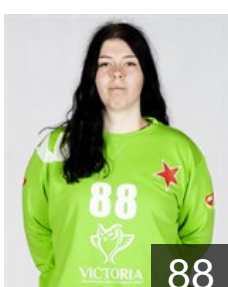

 CZE

Holeckova Veronika

Position: Left Wing
Place of birth: Praha
Date of birth: 08.09.2003
Height: 171 cm

 CZE

Holenáková Denisa

Position: Centre Back
Place of birth: Liberec
Date of birth: 21.12.2002
Height: 173 cm

 CZE

Hubová Vendula

Position: Left Back
Place of birth: Zlin
Date of birth: 06.09.2000
Height: -

 CZE

Jackova Eliska

Position: Centre Back
Place of birth: Praha
Date of birth: 10.06.1994
Height: 170 cm

 SVK

Kišiková Vladimíra

Position: Line Player
Place of birth: Michalovce
Date of birth: 29.10.1995
Height: 180 cm

 CZE

Koudelková Martina

Position: Goalkeeper
Place of birth:
Date of birth: 07.04.2002
Height: -