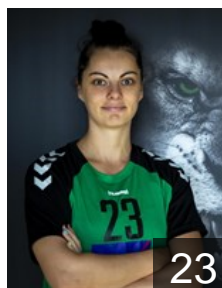

## Birsens Kristin

Position: Right Wing  
Place of birth: Luxembourg  
Date of birth: 25.04.1996  
Height: 166 cm

 LUX

## Bocquet Kim

Position: Line Player  
Place of birth: Luxembourg  
Date of birth: 13.01.2003  
Height: 167 cm

 FRA

## Cannata Sandy

Position: Field Player  
Place of birth: Thionville  
Date of birth: 24.06.2002  
Height: 170 cm

 ROU

## Dascalu Luiza Maria

Position: Right Back  
Place of birth: Constanta  
Date of birth: 18.09.1987  
Height: 174 cm

 GER