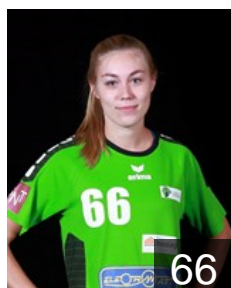

LUX Handball Kaerjeng - Players

LUX

Birsens Kristin

Position: Right Wing
Place of birth: Luxembourg
Date of birth: 25.04.1996
Height: 166 cm