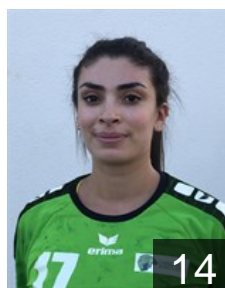

# CLUB COMPETITIONS - DELEGATION LIST

EHF European Cup Women 2020/21

 LUX Handball Kaerjeng - Players

 POL  
**Rogucka-Wesierka Emilia**

Position: Right Wing  
Place of birth: Starograd  
Date of birth: 18.06.1984  
Height: 171 cm

 FRA  
**Sakhri Chloe**

Position: Centre Back  
Place of birth: Thionville  
Date of birth: 17.11.2000  
Height: 165 cm

 LUX  
**Schilt Nicole**

Position: Right Wing  
Place of birth: Luxembourg  
Date of birth: 29.01.1990  
Height: -