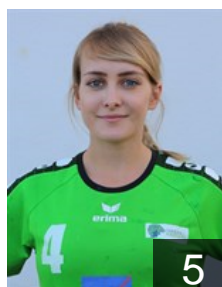

## Dascalu Luiza Maria

Position: Right Back  
Place of birth: Constanta  
Date of birth: 18.09.1987  
Height: 174 cm

 GER

## Eckelt Melanie

Position: Goalkeeper  
Place of birth: GER  
Date of birth: 18.06.1986  
Height: 172 cm

 POL