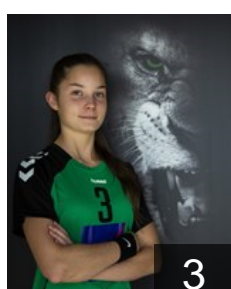

 FRA  
**Sakhri Chloe**

Position: Centre Back  
Place of birth: Thionville  
Date of birth: 17.11.2000  
Height: 165 cm

 LUX  
**Schilt Nicole**

Position: Right Wing  
Place of birth: Luxembourg  
Date of birth: 29.01.1990  
Height: -

 POL  
**Szywerska Solomija**

Position: Goalkeeper  
Place of birth: Lwów  
Date of birth: 06.08.1977  
Height: 172 cm

 LUX  
**Thill Sara**

Position: Centre Back  
Place of birth: Luxembourg  
Date of birth: 04.06.2004  
Height: 170 cm

 LUX  
**Weintzen Jil**

Position: Line Player  
Place of birth: Niederkorn  
Date of birth: 15.03.1993  
Height: 174 cm

 LUX  
**Weyrich Ana**

Position: Left Wing  
Place of birth: Luxembourg  
Date of birth: 08.10.2002  
Height: 163 cm