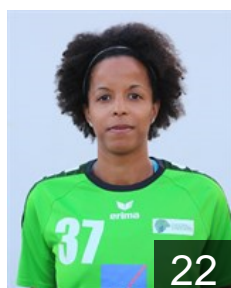

## Kazmierska Monika

Position: Left Wing  
Place of birth: pol  
Date of birth: 05.03.1994  
Height: 165 cm

 ROU

## Marin Andrea Alina

Position: Line Player  
Place of birth: Hunedoara  
Date of birth: 07.05.1987  
Height: 170 cm

 FRA

## Mauvet Carolyne

Position: Centre Back  
Place of birth: Thionville  
Date of birth: 29.05.1996  
Height: 165 cm

 LUX