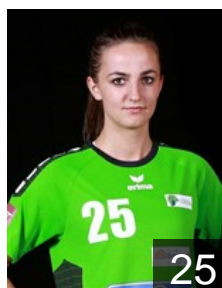

LUX

Radoncic Semina

Position: Right Back
Place of birth: Pristina
Date of birth: 21.05.1996
Height: -