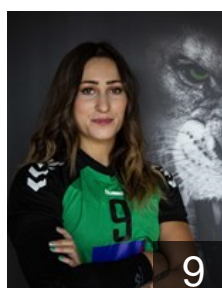

## Kazmierska Monika

Position: Left Wing  
Place of birth: pol  
Date of birth: 05.03.1994  
Height: 165 cm

 ROU

## Marin Andrea Alina

Position: Line Player  
Place of birth: Hunedoara  
Date of birth: 07.05.1987  
Height: 170 cm

 FRA