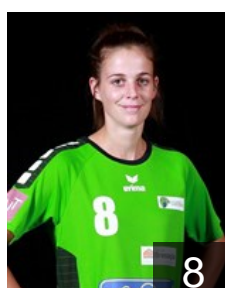

# CLUB COMPETITIONS - DELEGATION LIST

EHF European Cup Women 2020/21

 LUX Handball Kaerjeng - Players

 POL  
**Rogucka-Wesierka Emilia**

Position: Right Wing  
Place of birth: Starograd  
Date of birth: 18.06.1984  
Height: 171 cm

 FRA  
**Sakhri Chloe**

Position: Centre Back  
Place of birth: Thionville  
Date of birth: 17.11.2000  
Height: 165 cm

 LUX  
**Schilt Nicole**

Position: Right Wing  
Place of birth: Luxembourg  
Date of birth: 29.01.1990  
Height: -

 POL  
**Szywerska Solomija**

Position: Goalkeeper  
Place of birth: Lwów  
Date of birth: 06.08.1977  
Height: 172 cm

 LUX  
**Thill Sara**

Position: Centre Back  
Place of birth: Luxembourg  
Date of birth: 04.06.2004  
Height: 170 cm