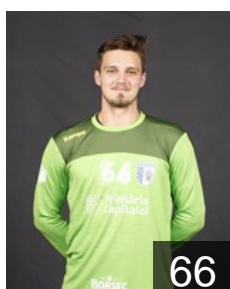

CLUB COMPETITIONS - DELEGATION LIST

EHF European Cup Men 2020/21

 ROU CSM Bucuresti - Players

 ROU
Anca Bogdan Valentin
Position: Line Player
Place of birth: Giurgiu
Date of birth: 03.05.1999
Height: 194 cm
Weight: 97 kg

 ROU
Aungurenci Ciprian Iulian
Position: Right Wing
Place of birth: Dorohoi
Date of birth: 24.07.1998
Height: 190 cm
Weight: 88 kg

 ROU
Baciu Sebastian Mihai
Position: Goalkeeper
Place of birth: Cluj Napoca
Date of birth: 06.04.1999
Height: 192 cm
Weight: 93 kg