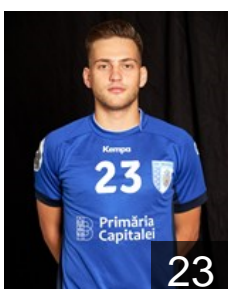

 ROU
Mazilescu Claudiu Alexandru
Position: Left Wing
Place of birth: Bucuresti
Date of birth: 08.07.2000
Height: 185 cm
Weight: 82 kg

 ROU
Merla Mihai Andrei
Position: Goalkeeper
Place of birth: SATU MARE
Date of birth: 29.04.1997
Height: 196 cm
Weight: 103 kg

 ROU
Militaru Robert Mihai
Position: Left Back
Place of birth: Targu Jiu
Date of birth: 04.01.1994
Height: -
Weight: -

CLUB COMPETITIONS - DELEGATION LIST

EHF European Cup Men 2020/21

 ROU CSM Bucuresti - Players

 ROU

Milu Mihai

Position: Centre Back
Place of birth: Constanta
Date of birth: 18.05.2000
Height: 188 cm
Weight: 79 kg

 ROU

Mitu Andrei Cornel

Position:
Place of birth: Bailesti
Date of birth: 27.04.2000
Height: 186 cm
Weight: 83 kg

 ROU

Nica Mihai Daniel

Position: Left Wing
Place of birth: Bucuresti
Date of birth: 12.11.2000
Height: 180 cm
Weight: 79 kg

 ROU

Onyejekwe Chike Osita

Position: Left Wing
Place of birth: Zalau
Date of birth: 09.12.1986
Height: 191 cm
Weight: 92 kg