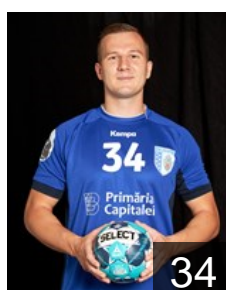

BIH
Davidovic Marko
Position: Centre Back
Place of birth: Prijedor
Date of birth: 27.08.1992
Height: -
Weight: -