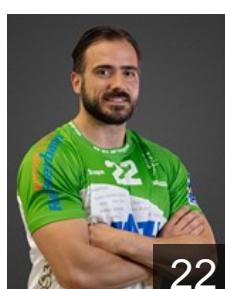

 POL

Pietrasik Ariel

Position: Left Back
Place of birth: Luxembourg
Date of birth: 21.10.1999
Height: 201 cm
Weight: 103 kg

 LUX

Schmale Jean Christoph

Position: Line Player
Place of birth: Ettelbruck
Date of birth: 01.06.1999
Height: 178 cm
Weight: 89 kg

 LUX

Schneider Nick

Position: Right Wing
Place of birth: Luxembourg
Date of birth: 08.08.2001
Height: 180 cm
Weight: 75 kg

 LUX

Scholten Dany

Position: Right Wing
Place of birth: Esch-sur-Alzette
Date of birth: 28.03.1987
Height: 176 cm
Weight: 75 kg

 LUX

Stein Cedric

Position: Right Back
Place of birth: Bogota
Date of birth: 16.01.1989
Height: 178 cm
Weight: 96 kg

 SRB

Stupar Marco

Position: Line Player
Place of birth: Belgrad
Date of birth: 08.12.1981
Height: 182 cm
Weight: 90 kg