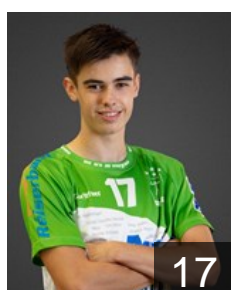

CLUB COMPETITIONS - DELEGATION LIST

EHF European Cup Men 2020/21

 LUX HC Berchem - Players

 LUX

Biel Antoine

Position: Right Wing
Place of birth: Luxembourg
Date of birth: 11.10.1994
Height: 187 cm
Weight: 94 kg

 LUX

Biel Leon

Position: Centre Back
Place of birth: Dudelange
Date of birth: 30.01.1997
Height: 105 cm
Weight: 95 kg

 LUX

Bonnefoux Noah

Position: Left Back
Place of birth: Luxembourg
Date of birth: 11.07.2002
Height: -
Weight: -

 LUX

Brittner Ben

Position: Left Wing
Place of birth: Luxembourg
Date of birth: 04.04.2000
Height: 174 cm
Weight: 74 kg

 LUX

Brittner Charel

Position: Left Wing
Place of birth: Luxembourg
Date of birth: 18.02.2003
Height: -
Weight: -

 SRB

Ervacanin Slobodan

Position: Centre Back
Place of birth: Pakrac
Date of birth: 26.01.1988
Height: 194 cm
Weight: 99 kg

 FRA

Geoffroy Guillaume

Position: Left Wing
Place of birth: Boulay
Date of birth: 13.03.1978
Height: 185 cm
Weight: 85 kg