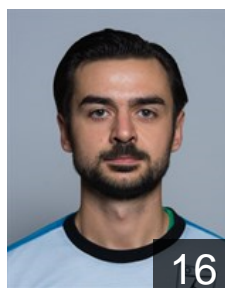

 LUX

Jacoby Ben

Position: Line Player
Place of birth: Luxembourg
Date of birth: 27.07.2001
Height: 185 cm
Weight: 83 kg

 HUN

Liskai Szilveszter

Position: Goalkeeper
Place of birth: Győr
Date of birth: 01.03.1987
Height: 199 cm
Weight: 103 kg

 LUX

Majerus Ben

Position: Line Player
Place of birth: Luxembourg
Date of birth: 12.05.2001
Height: 195 cm
Weight: 80 kg

CLUB COMPETITIONS - DELEGATION LIST

EHF European Cup Men 2020/21

 LUX HC Berchem - Players

 LUX

Meyers Scott

Position: Goalkeeper
Place of birth: Luxembourg
Date of birth: 27.12.2002
Height: -
Weight: -

 LUX

Moreira Steve

Position: Goalkeeper
Place of birth: Esch/Alzette
Date of birth: 25.12.1988
Height: 18100 cm
Weight: 78 kg

 POL

Pietrasik Ariel

Position: Left Back
Place of birth: Luxembourg
Date of birth: 21.10.1999
Height: 201 cm
Weight: 103 kg

 LUX

Schmale Jean Christoph

Position: Line Player
Place of birth: Ettelbruck
Date of birth: 01.06.1999
Height: 178 cm
Weight: 89 kg