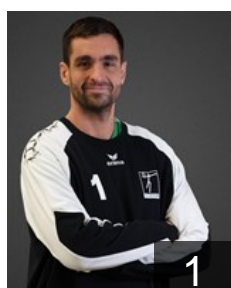

HUN

Liskai Szilveszter

Position: Goalkeeper
Place of birth: Győr
Date of birth: 01.03.1987
Height: 199 cm
Weight: 103 kg