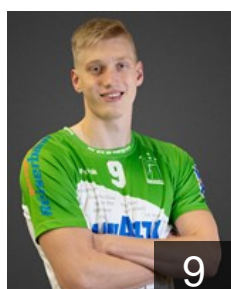

 LUX

Meyers Scott

Position: Goalkeeper
Place of birth: Luxembourg
Date of birth: 27.12.2002
Height: -
Weight: -

 LUX

Moreira Steve

Position: Goalkeeper
Place of birth: Esch/Alzette
Date of birth: 25.12.1988
Height: 18100 cm
Weight: 78 kg

 POL

Pietrasik Ariel

Position: Left Back
Place of birth: Luxembourg
Date of birth: 21.10.1999
Height: 201 cm
Weight: 103 kg

 LUX

Schmale Jean Christoph

Position: Line Player
Place of birth: Ettelbruck
Date of birth: 01.06.1999
Height: 178 cm
Weight: 89 kg