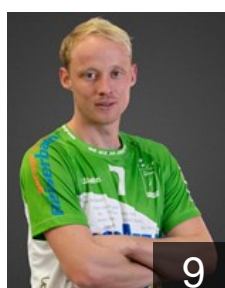

 POL

Pietrasik Ariel

Position: Left Back
Place of birth: Luxembourg
Date of birth: 21.10.1999
Height: 201 cm
Weight: 103 kg

 LUX

Schmale Jean Christoph

Position: Line Player
Place of birth: Ettelbruck
Date of birth: 01.06.1999
Height: 178 cm
Weight: 89 kg

 LUX

Schneider Nick

Position: Right Wing
Place of birth: Luxembourg
Date of birth: 08.08.2001
Height: 180 cm
Weight: 75 kg

 LUX

Scholten Dany

Position: Right Wing
Place of birth: Esch-sur-Alzette
Date of birth: 28.03.1987
Height: 176 cm
Weight: 75 kg