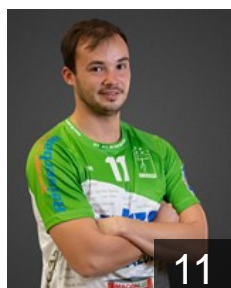

CLUB COMPETITIONS - DELEGATION LIST

EHF European Cup Men 2020/21

 LUX HC Berchem - Players

 LUX

Biel Antoine

Position: Right Wing
Place of birth: Luxembourg
Date of birth: 11.10.1994
Height: 187 cm
Weight: 94 kg

 LUX

Biel Leon

Position: Centre Back
Place of birth: Dudelange
Date of birth: 30.01.1997
Height: 105 cm
Weight: 95 kg

 LUX

Bonnefoux Noah

Position: Left Back
Place of birth: Luxembourg
Date of birth: 11.07.2002
Height: -
Weight: -