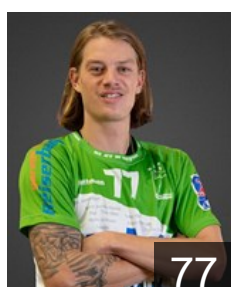

 LUX

Brittner Ben

Position: Left Wing
Place of birth: Luxembourg
Date of birth: 04.04.2000
Height: 174 cm
Weight: 74 kg

 LUX

Brittner Charel

Position: Left Wing
Place of birth: Luxembourg
Date of birth: 18.02.2003
Height: -
Weight: -

 SRB

Ervacanin Slobodan

Position: Centre Back
Place of birth: Pakrac
Date of birth: 26.01.1988
Height: 194 cm
Weight: 99 kg

 FRA

Geoffroy Guillaume

Position: Left Wing
Place of birth: Boulay
Date of birth: 13.03.1978
Height: 185 cm
Weight: 85 kg

 GER

Gerber Björn

Position: Centre Back
Place of birth: Bühl
Date of birth: 07.12.1984
Height: 185 cm
Weight: 85 kg

 LUX

Hoffmann Yann

Position: Left Back
Place of birth: Esch/Alzette
Date of birth: 04.08.1994
Height: 195 cm
Weight: 82 kg