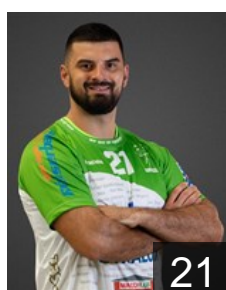

 LUX

Brittner Ben

Position: Left Wing
Place of birth: Luxembourg
Date of birth: 04.04.2000
Height: 174 cm
Weight: 74 kg

 LUX

Brittner Charel

Position: Left Wing
Place of birth: Luxembourg
Date of birth: 18.02.2003
Height: -
Weight: -

 SRB

Ervacanin Slobodan

Position: Centre Back
Place of birth: Pakrac
Date of birth: 26.01.1988
Height: 194 cm
Weight: 99 kg

 FRA

Geoffroy Guillaume

Position: Left Wing
Place of birth: Boulay
Date of birth: 13.03.1978
Height: 185 cm
Weight: 85 kg