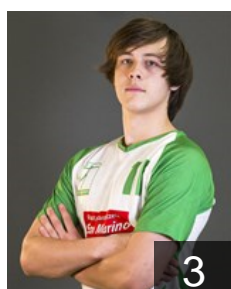

LUX

Bonnefoux Noah

Position: Left Back
Place of birth: Luxembourg
Date of birth: 11.07.2002
Height: -
Weight: -