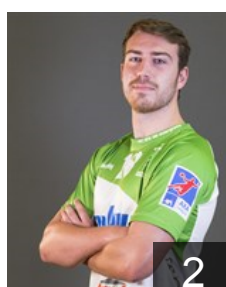

 SRB

Ervacanin Slobodan

Position: Centre Back
Place of birth: Pakrac
Date of birth: 26.01.1988
Height: 194 cm
Weight: 99 kg

 FRA

Geoffroy Guillaume

Position: Left Wing
Place of birth: Boulay
Date of birth: 13.03.1978
Height: 185 cm
Weight: 85 kg

 GER

Gerber Björn

Position: Centre Back
Place of birth: Bühl
Date of birth: 07.12.1984
Height: 185 cm
Weight: 85 kg

 LUX

Hoffmann Yann

Position: Left Back
Place of birth: Esch/Alzette
Date of birth: 04.08.1994
Height: 195 cm
Weight: 82 kg