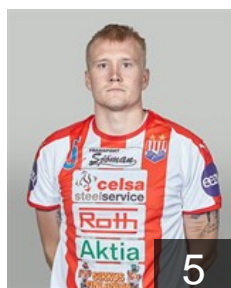

FIN BK-46 - Players

FIN

Sjöman Robin

Position: Line Player
Place of birth: Karjaa
Date of birth: 25.08.1992
Height: 195 cm
Weight: 95 kg