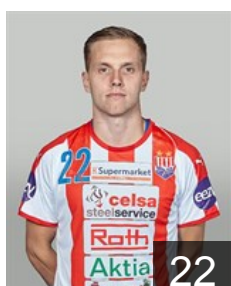

## Mavrostomos Nicholas

Position: Left Wing  
Place of birth: Karis  
Date of birth: 05.12.1997  
Height: 179 cm  
Weight: 91 kg

 FIN

## Nordlund Oliver

Position: Right Back  
Place of birth: Hangö  
Date of birth: 08.03.2000  
Height: -  
Weight: -

 FIN

## Rönnberg Andreas

Position: Centre Back  
Place of birth: Karis  
Date of birth: 27.12.1983  
Height: 188 cm  
Weight: 96 kg

 FIN

## Roos Jonathan

Position: Right Wing  
Place of birth: Ekenäs  
Date of birth: 07.07.2002  
Height: 177 cm  
Weight: 75 kg

 FIN