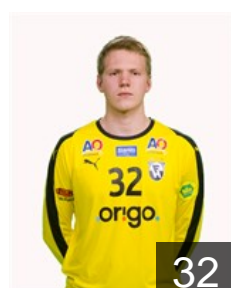

CLUB COMPETITIONS - DELEGATION LIST

EHF European Cup Men 2020/21

 ISL FH Hafnarfjordur - Players

Ársælsson Arnar

Position: Left Wing
Place of birth: Reykjavik
Date of birth: 18.08.1994
Height: 189 cm
Weight: 89 kg

Ásgeirsson Jakob

Position: Left Wing
Place of birth: Reykjavik
Date of birth: 02.05.1998
Height: 186 cm
Weight: 82 kg

Birgisson Ágúst

Position: Line Player
Place of birth: Reykjavik
Date of birth: 04.08.1991
Height: 195 cm
Weight: 105 kg

Birgisson Birgir Mar

Position: Right Wing
Place of birth: Reykjavik
Date of birth: 26.11.1998
Height: 186 cm
Weight: 85 kg

Bjarnason Julius Freyr

Position: Goalkeeper
Place of birth: Reykjavik
Date of birth: 02.07.2001
Height: 192 cm
Weight: 95 kg