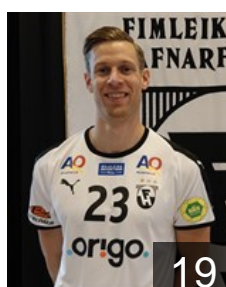

ISL

Þorgeirsson Ari Magnús

Position: Right Back
Place of birth: Hafnarfjordur
Date of birth: 25.12.1986
Height: 191 cm
Weight: 91 kg