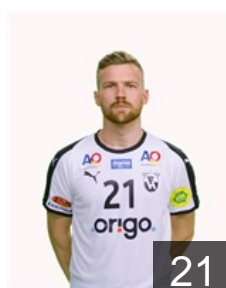

 ISL

Ólafsson Eypór

Position: Right Wing
Place of birth: Reykjavik
Date of birth: 01.04.1999
Height: 188 cm
Weight: 90 kg

 ISL

Ólafsson Jón Bjarni

Position: Line Player
Place of birth: Reykjavik
Date of birth: 01.09.1995
Height: 200 cm
Weight: 110 kg

 ISL

Rafnsson Ísak

Position: Left Back
Place of birth: Reykjavik
Date of birth: 20.04.1992
Height: 200 cm
Weight: 101 kg

 ISL

Sigurdsson Veigar Snaer

Position: Left Wing
Place of birth: Reykjavik
Date of birth: 02.01.2001
Height: 179 cm
Weight: 77 kg

 ISL

Sindrason Einar Örn

Position: Centre Back
Place of birth: Reykjavik
Date of birth: 10.08.2001
Height: 185 cm
Weight: 82 kg

 ISL

Skarphedinsson B.

Position: Left Back
Place of birth: Reykjavik
Date of birth: 26.02.2000
Height: 181 cm
Weight: 81 kg