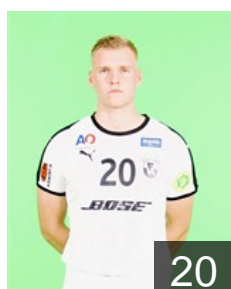

 ISL

Johannsson Hlynur

Position: Left Wing
Place of birth: Reykjavik
Date of birth: 19.10.2001
Height: 179 cm
Weight: 79 kg

 ISL

Magnússon Egill

Position: Left Back
Place of birth: Reykjavik
Date of birth: 22.02.1996
Height: 201 cm
Weight: 99 kg