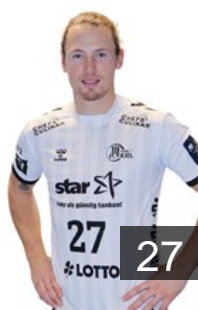

 GER

Saggau Philip Hartwig

Position: Goalkeeper
Place of birth: Kiel
Date of birth: 05.01.2002
Height: 190 cm
Weight: 104 kg

 NOR

Sagosen Sander

Position: Centre Back
Place of birth: Stavanger
Date of birth: 14.09.1995
Height: 192 cm
Weight: 88 kg

 GER

Schmidt Jesper

Position: Left Wing
Place of birth: Kiel
Date of birth: 06.08.2002
Height: 193 cm
Weight: 86 kg

 SWE

Sunnefeldt Oskar

Position: Left Back
Place of birth:
Date of birth: 21.04.1998
Height: 197 cm
Weight: 84 kg

 GER

Voigt Malte

Position: Left Wing
Place of birth: Husum
Date of birth: 17.01.1993
Height: 189 cm
Weight: 91 kg

 GER

Wäger Philipp Maximilian

Position: Left Back
Place of birth: Hamburg
Date of birth: 14.02.2000
Height: 190 cm
Weight: 87 kg

 GER

Weinhold Steffen

Position: Right Back
Place of birth: Fuerth
Date of birth: 19.07.1986
Height: 188 cm
Weight: 95 kg

 GER

Wiencek Patrick

Position: Line Player
Place of birth: Duisburg
Date of birth: 22.03.1989
Height: 200 cm
Weight: 110 kg