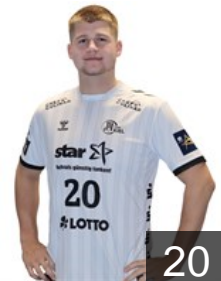

CLUB COMPETITIONS - DELEGATION LIST

EHF Champions League Men 2020/21

GER THW Kiel - Players

SWE

Andersson Mattias

Position: Goalkeeper
Place of birth: Malmö
Date of birth: 29.03.1978
Height: 186 cm
Weight: 95 kg

99

AUT

Bilyk Mykola

Position: Left Back
Place of birth: Tunis
Date of birth: 28.11.1996
Height: 198 cm
Weight: 104 kg

53

AUS

Calvert Bevan

Position: Right Wing
Place of birth: Sydney
Date of birth: 04.04.1986
Height: 174 cm
Weight: 79 kg

25

GER

Ciudad Benitez L.

Position: Line Player
Place of birth: Lübeck
Date of birth: 04.06.2002
Height: 196 cm
Weight: 112 kg

20

GER

Dahmke Rune

Position: Left Wing
Place of birth: Kiel
Date of birth: 10.04.1993
Height: 189 cm
Weight: 85 kg

23

CRO

Duvnjak Domagoj

Position: Centre Back
Place of birth: Dakovo
Date of birth: 01.06.1988
Height: 198 cm
Weight: 100 kg

4

GER

Ehrig Sven

Position: Right Wing
Place of birth: Kiel
Date of birth: 26.06.2000
Height: 197 cm
Weight: 95 kg