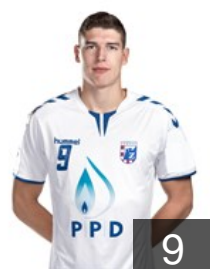

## Ašanin Matej

Position: Goalkeeper  
Place of birth: zagreb  
Date of birth: 04.09.1993  
Height: 206 cm  
Weight: 110 kg

 BIH

## Cavar Davor

Position: Left Wing  
Place of birth: Zagreb  
Date of birth: 07.12.1995  
Height: 188 cm  
Weight: 84 kg

 CRO

## Hrstic Matej

Position: Left Back  
Place of birth: Ljubuski  
Date of birth: 11.08.1996  
Height: 197 cm  
Weight: 102 kg

 SRB

## Jandric Todor

Position: Goalkeeper  
Place of birth: Novi Sad  
Date of birth: 02.06.1998  
Height: 199 cm  
Weight: 101 kg

 CRO