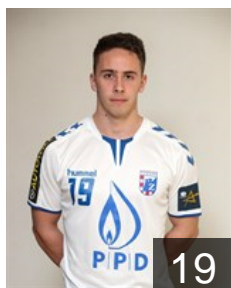

CRO

Peric Filip

Position: Right Wing
Place of birth: Pula
Date of birth: 18.10.1996
Height: 180 cm
Weight: 70 kg