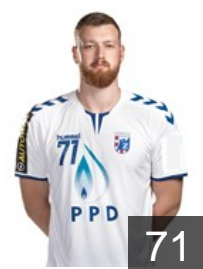

## Ašanin Matej

Position: Goalkeeper  
Place of birth: zagreb  
Date of birth: 04.09.1993  
Height: 206 cm  
Weight: 110 kg

 BIH

## Buric Senjamin

Position: Line Player  
Place of birth: Dobož  
Date of birth: 20.11.1990  
Height: 198 cm  
Weight: 100 kg

 CRO

## Cavar Davor

Position: Left Wing  
Place of birth: Zagreb  
Date of birth: 07.12.1995  
Height: 188 cm  
Weight: 84 kg

 CRO