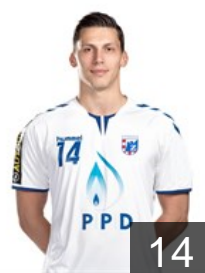

## Matanovic Vlado

Position: Right Wing  
Place of birth: Rijeka  
Date of birth: 29.05.1995  
Height: 182 cm  
Weight: 85 kg

# CLUB COMPETITIONS - DELEGATION LIST

EHF Champions League Men 2020/21

 CRO HC Zagreb - Players

 CRO

## Mrakovcic Luka

Position: Centre Back  
Place of birth: Rijeka  
Date of birth: 22.09.1994  
Height: 190 cm  
Weight: 95 kg

 SRB