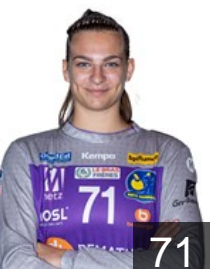

29

 FRA

Deba Melvine

Position: Right Wing
Place of birth: Paris
Date of birth: 08.01.1998
Height: 165 cm

84

 FRA

Dembele Audrey

Position: Left Back
Place of birth: Paris
Date of birth: 10.03.2001
Height: 183 cm

75

 ITA

Fabbo Giulia

Position: Left Wing
Place of birth: Salerno
Date of birth: 26.10.2003
Height: 174 cm

22

 SUI

Gautschi Daphné

Position: Centre Back
Place of birth: Muri
Date of birth: 09.07.2000
Height: 171 cm

5

 FRA

Halter Melanie

Position: Goalkeeper
Place of birth: SCHITILGHEIM
Date of birth: 17.06.2002
Height: 187 cm

71

 FRA

Houette Manon

Position: Left Wing
Place of birth: Le Mans
Date of birth: 02.07.1992
Height: 171 cm