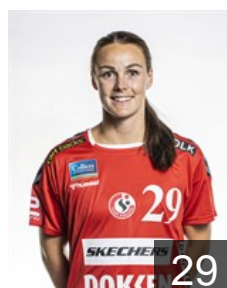

## Breistøl Kristine

Position: Left Back  
Place of birth: Oslo  
Date of birth: 23.08.1993  
Height: 192 cm

NOR

## Heide Kristine-Marie

Position: Right Wing  
Place of birth: Esbjerg  
Date of birth: 18.07.2004  
Height: 172 cm

NOR

## Ingstad Vilde Mortensen

Position: Line Player  
Place of birth: Oslo  
Date of birth: 18.12.1994  
Height: 178 cm

NOR

## Jacobsen Marit Røsberg

Position: Right Wing  
Place of birth: Narvik  
Date of birth: 25.02.1994  
Height: 165 cm

DEN