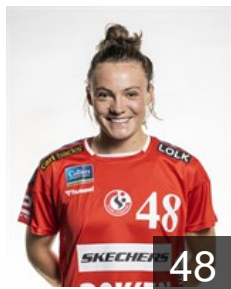

## Breistøl Kristine

Position: Left Back  
Place of birth: Oslo  
Date of birth: 23.08.1993  
Height: 192 cm

NOR

## Frafjord Marit Malm

Position: Line Player  
Place of birth: Tromsø  
Date of birth: 25.11.1985  
Height: 182 cm

AUT

## Frey Sonja

Position: Centre Back  
Place of birth: Wien  
Date of birth: 22.04.1993  
Height: 169 cm

NOR

## Granlund Rikke Marie

Position: Goalkeeper  
Place of birth: Oslo  
Date of birth: 14.11.1989  
Height: 172 cm

DEN