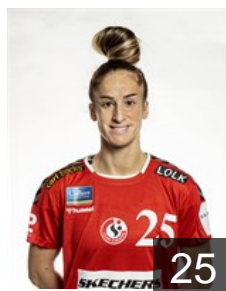

 DEN

**Myers Line Anna Ryborg**

Position: Right Back  
Place of birth: Hvidovre  
Date of birth: 31.12.1989  
Height: 183 cm

 DEN

**Nielsen Kaja Kamp**

Position: Line Player  
Place of birth: Rebild  
Date of birth: 29.04.1994  
Height: 172 cm

 ESP

**Pena Abaurrea Nerea**

Position: Centre Back  
Place of birth: Pamplona  
Date of birth: 13.12.1989  
Height: 175 cm

 NED

**Polman Estavana**

Position: Left Back  
Place of birth: Arnhem  
Date of birth: 05.08.1992  
Height: 173 cm

 DEN

**Poulsen Rikke Vestergaard**

Position: Goalkeeper  
Place of birth: Holstebro  
Date of birth: 20.04.1986  
Height: 177 cm

 DEN

**Sall Helena Selina**

Position: Left Wing  
Place of birth: Aarhus  
Date of birth: 19.03.2002  
Height: 168 cm