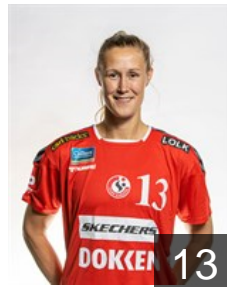

## Breistøl Kristine

Position: Left Back  
Place of birth: Oslo  
Date of birth: 23.08.1993  
Height: 192 cm

NOR

## Frafjord Marit Malm

Position: Line Player  
Place of birth: Tromsø  
Date of birth: 25.11.1985  
Height: 182 cm

AUT