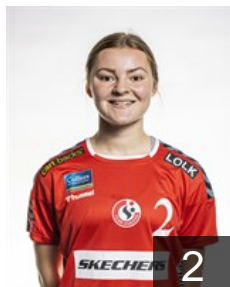

## Jepsen Signe

Position: Centre Back  
Place of birth: Esbjerg  
Date of birth: 25.04.2001  
Height: 172 cm

DEN

## Lund Stine

Position: Goalkeeper  
Place of birth: Esbjerg  
Date of birth: 08.05.2003  
Height: 179 cm

# CLUB COMPETITIONS - DELEGATION LIST

DELO EHF Champions League 2020/21

 DEN Team Esbjerg - Players

 GBR

**Muir Stella Kate**

Position: Centre Back  
Place of birth: Ringkøbing-  
Date of birth: 29.11.2002  
Height: 171 cm

 DEN

**Myers Line Anna Ryborg**

Position: Right Back  
Place of birth: Hvidovre  
Date of birth: 31.12.1989  
Height: 183 cm

 DEN

**Nielsen Kaja Kamp**

Position: Line Player  
Place of birth: Rebild  
Date of birth: 29.04.1994  
Height: 172 cm