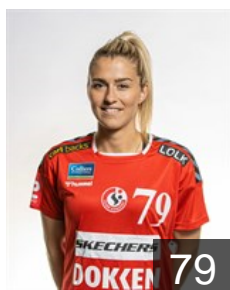

 DEN

**Myers Line Anna Ryborg**

Position: Right Back  
Place of birth: Hvidovre  
Date of birth: 31.12.1989  
Height: 183 cm

 DEN

**Nielsen Kaja Kamp**

Position: Line Player  
Place of birth: Rebild  
Date of birth: 29.04.1994  
Height: 172 cm

 ESP

**Pena Abaurrea Nerea**

Position: Centre Back  
Place of birth: Pamplona  
Date of birth: 13.12.1989  
Height: 175 cm

 NED

**Polman Estavana**

Position: Left Back  
Place of birth: Arnhem  
Date of birth: 05.08.1992  
Height: 173 cm

 DEN

**Poulsen Rikke Vestergaard**

Position: Goalkeeper  
Place of birth: Holstebro  
Date of birth: 20.04.1986  
Height: 177 cm

 DEN

**Sall Helena Selina**

Position: Left Wing  
Place of birth: Aarhus  
Date of birth: 19.03.2002  
Height: 168 cm