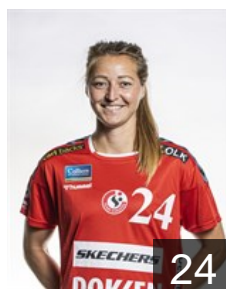

 ESP

**Pena Abaurrea Nerea**

Position: Centre Back  
Place of birth: Pamplona  
Date of birth: 13.12.1989  
Height: 175 cm

 NED

**Polman Estavana**

Position: Left Back  
Place of birth: Arnhem  
Date of birth: 05.08.1992  
Height: 173 cm

 DEN

**Poulsen Rikke Vestergaard**

Position: Goalkeeper  
Place of birth: Holstebro  
Date of birth: 20.04.1986  
Height: 177 cm

 DEN

**Sall Helena Selina**

Position: Left Wing  
Place of birth: Aarhus  
Date of birth: 19.03.2002  
Height: 168 cm

 NOR

**Solberg-Isaksen S.**

Position: Left Wing  
Place of birth: Bærum  
Date of birth: 16.06.1990  
Height: 178 cm

 DEN

**Thisgaard Caroline Soeborg**

Position: Line Player  
Place of birth: Esbjerg  
Date of birth: 12.02.2002  
Height: 176 cm