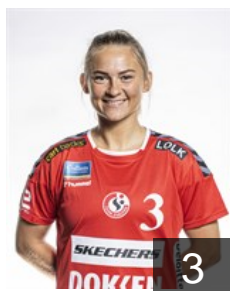

## Lund Stine

Position: Goalkeeper  
Place of birth: Esbjerg  
Date of birth: 08.05.2003  
Height: 179 cm

# CLUB COMPETITIONS - DELEGATION LIST

DELO EHF Champions League 2020/21

 DEN Team Esbjerg - Players

 GBR

**Muir Stella Kate**

Position: Centre Back  
Place of birth: Ringkøbing-  
Date of birth: 29.11.2002  
Height: 171 cm

 DEN

**Myers Line Anna Ryborg**

Position: Right Back  
Place of birth: Hvidovre  
Date of birth: 31.12.1989  
Height: 183 cm

 DEN

**Nielsen Kaja Kamp**

Position: Line Player  
Place of birth: Rebild  
Date of birth: 29.04.1994  
Height: 172 cm