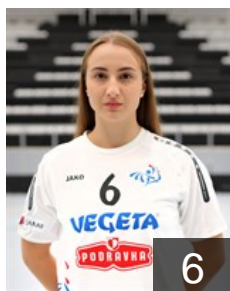

CRO

**Milošević Selena**

Position: Left Back  
Place of birth: PULA  
Date of birth: 09.06.1989  
Height: 176 cm

## Mrden Ivona

Position: Centre Back  
Place of birth: ZAGREB  
Date of birth: 29.12.1998  
Height: 176 cm

 MNE

## Mugoša Dijana

Position: Left Wing  
Place of birth: PODGORICA  
Date of birth: 22.10.1995  
Height: 169 cm

 CRO

## Popovic Elena

Position: Line Player  
Place of birth: KOPRIVNICA  
Date of birth: 29.05.2000  
Height: 179 cm

 CRO