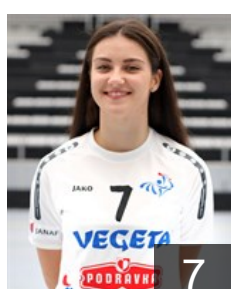

ANG

**Carlos Azenaide Danila Jose**

Position: Right Back  
Place of birth: LUANDA  
Date of birth: 14.06.1990  
Height: 176 cm

ROU

**Dumanska Yuliya**

Position: Goalkeeper  
Place of birth: Gorodenka  
Date of birth: 15.08.1996  
Height: 178 cm

CRO

**Džono Dragica**

Position: Line Player  
Place of birth: Mostar  
Date of birth: 24.05.1987  
Height: 186 cm

CRO

**Ecimovic Magdalena**

Position: Goalkeeper  
Place of birth: SPLIT  
Date of birth: 24.07.1998  
Height: 182 cm

CRO

**Franušić Lea**

Position: Right Back  
Place of birth: DUBROVNIK  
Date of birth: 07.09.2000  
Height: 184 cm

CRO

**Jandrašić Lucija**

Position: Centre Back  
Place of birth: KOPRIVNICA  
Date of birth: 01.11.2000  
Height: 169 cm

CRO

**Milošević Selena**

Position: Left Back  
Place of birth: PULA  
Date of birth: 09.06.1989  
Height: 176 cm