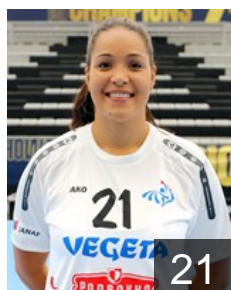

# CLUB COMPETITIONS - DELEGATION LIST

DELO EHF Champions League 2020/21

CRO HC Podravka - Players

BRA

**Bancilon Moniky**

Position: Left Back  
Place of birth: Aracaju/SE  
Date of birth: 07.05.1990  
Height: 185 cm

SLO

**Beganovic Aneja**

Position: Line Player  
Place of birth: Ljubljana  
Date of birth: 09.11.1997  
Height: 173 cm

CRO

**Buljan Ana**

Position: Centre Back  
Place of birth: SPLIT  
Date of birth: 19.01.2002  
Height: -

ANG

**Carlos Azenaide Danila Jose**

Position: Right Back  
Place of birth: LUANDA  
Date of birth: 14.06.1990  
Height: 176 cm

ROU

**Dumanska Yuliya**

Position: Goalkeeper  
Place of birth: Gorodenka  
Date of birth: 15.08.1996  
Height: 178 cm