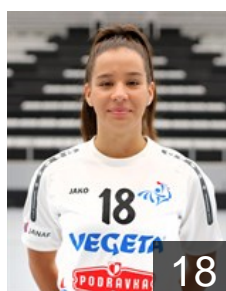

## Tucakovic Antonia

Position: Goalkeeper  
Place of birth: Split  
Date of birth: 09.05.1992  
Height: 172 cm

 CRO

## Turk Ana

Position: Right Wing  
Place of birth: Jakarta  
Date of birth: 29.06.1989  
Height: 168 cm

 CRO

## Zadavec Nikolina

Position: Right Wing  
Place of birth: CAKOVEC  
Date of birth: 02.09.1997  
Height: 168 cm

 CRO