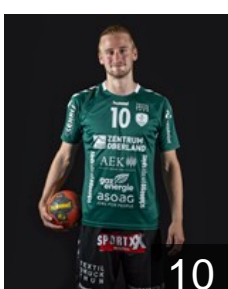

SUI

Gruber Nino

Position: Left Wing
Place of birth: Stans
Date of birth: 19.01.1997
Height: 187 cm
Weight: 80 kg

SUI

Guignet Damien

Position: Left Back
Place of birth: Essertes
Date of birth: 10.01.1997
Height: 180 cm
Weight: 95 kg

DEN

Holm Phillip Tandrup

Position: Left Back
Place of birth: Fredensborg
Date of birth: 16.09.1991
Height: 198 cm
Weight: 101 kg

SUI

Huwyler Simon

Position: Line Player
Place of birth: Sins
Date of birth: 21.03.1991
Height: 192 cm
Weight: 95 kg

SUI

Huwyler Stefan

Position: Line Player
Place of birth: Sins
Date of birth: 24.02.1993
Height: 195 cm
Weight: 102 kg

SUI

Lanz Thomas Matthias

Position: Left Wing
Place of birth: Huttwil
Date of birth: 18.09.1994
Height: 184 cm
Weight: 77 kg