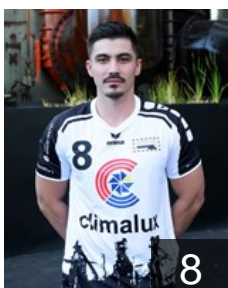

CLUB COMPETITIONS - DELEGATION LIST

Men's European Cup - EHF Cup 2019/20

 LUX Handball Esch - Players

 LUX

Agovic Enes

Position: Left Wing
Place of birth: Esch/Alzette
Date of birth: 24.02.1992
Height: 177 cm
Weight: 80 kg

 GER

Barkow Moritz

Position: Line Player
Place of birth: BERGISCH
Date of birth: 27.06.1988
Height: 188 cm
Weight: 97 kg

 LUX

Bock Christian

Position: Centre Back
Place of birth: Esch-sur-Alzette
Date of birth: 08.03.1988
Height: 180 cm
Weight: 80 kg