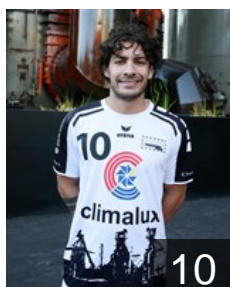

 FRA

Petiot Martin

Position: Right Back
Place of birth: Saint Priest en
Date of birth: 09.10.1991
Height: 199 cm
Weight: 84 kg

 SLO

Pucnik Miha

Position: Left Back
Place of birth: Slovenj Gradec
Date of birth: 01.02.1988
Height: 193 cm
Weight: 99 kg