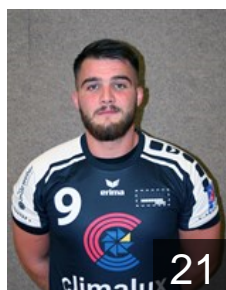

LUX

Muric Ermin

Position: Line Player
Place of birth: Esch-sur-Alzette
Date of birth: 01.05.1995
Height: 181 cm
Weight: 95 kg