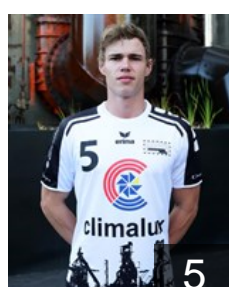

 LUX

Kirsch Pol

Position: Centre Back
Place of birth: Luxemburg
Date of birth: 23.03.2002
Height: 183 cm
Weight: 71 kg

 LUX

Kohn Julien

Position: Line Player
Place of birth: Luxembourg
Date of birth: 18.12.1992
Height: 192 cm
Weight: 79 kg