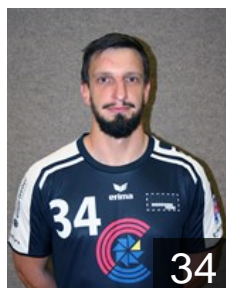

 LUX

Muller Martin

Position: Left Back
Place of birth: Esch/Alzette
Date of birth: 11.02.1988
Height: 187 cm
Weight: 83 kg

 LUX

Muric Ermin

Position: Line Player
Place of birth: Esch-sur-Alzette
Date of birth: 01.05.1995
Height: 181 cm
Weight: 95 kg

 FRA

Petiot Martin

Position: Right Back
Place of birth: Saint Priest en
Date of birth: 09.10.1991
Height: 199 cm
Weight: 84 kg

 SLO

Pucnik Miha

Position: Left Back
Place of birth: Slovenj Gradec
Date of birth: 01.02.1988
Height: 193 cm
Weight: 99 kg