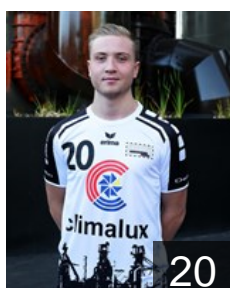

 FRA

Petiot Martin

Position: Right Back
Place of birth: Saint Priest en
Date of birth: 09.10.1991
Height: 199 cm
Weight: 84 kg

 SLO

Pucnik Miha

Position: Left Back
Place of birth: Slovenj Gradec
Date of birth: 01.02.1988
Height: 193 cm
Weight: 99 kg

 LUX

Pulli Sacha

Position: Centre Back
Place of birth: Esch-sur-Alzette
Date of birth: 21.11.1990
Height: 179 cm
Weight: 72 kg

 LUX

Rastoder Adel

Position: Left Back
Place of birth: Luxembourg
Date of birth: 03.05.2000
Height: 195 cm
Weight: 98 kg