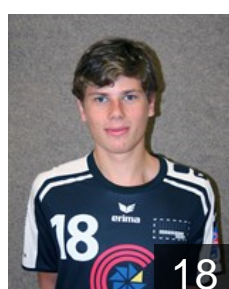

 GRE

Boukovinas Petros

Position: Goalkeeper
Place of birth: Thessaloniki
Date of birth: 08.03.1994
Height: 188 cm
Weight: 84 kg

 LUX

Ewald Benny

Position: Right Wing
Place of birth: Luxembourg
Date of birth: 20.10.2000
Height: 177 cm
Weight: 89 kg

 POR

Figueira Costa H.

Position: Goalkeeper
Place of birth: Montijo
Date of birth: 04.10.1979
Height: 191 cm
Weight: 100 kg

 LUX

Hadrovic Kenan

Position: Goalkeeper
Place of birth: Luxembourg
Date of birth: 20.06.2000
Height: 188 cm
Weight: 88 kg

 LUX

Kirsch Pol

Position: Centre Back
Place of birth: Luxemburg
Date of birth: 23.03.2002
Height: 183 cm
Weight: 71 kg

 LUX

Kohn Julien

Position: Line Player
Place of birth: Luxembourg
Date of birth: 18.12.1992
Height: 192 cm
Weight: 79 kg