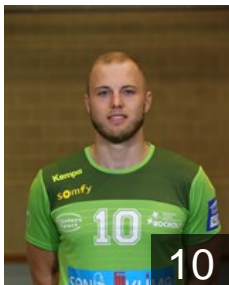

Left Club

NED

Cremers Jordi

Position: Line Player
Place of birth: Beek
Date of birth: 06.03.1990
Height: 182 cm
Weight: 88 kg
Left Club on 27.05.2020