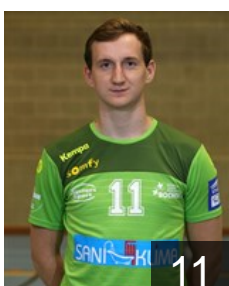

BEL

Koninkx Elias

Position: Right Wing
Place of birth: Overpelt
Date of birth: 22.05.1998
Height: 182 cm
Weight: 70 kg