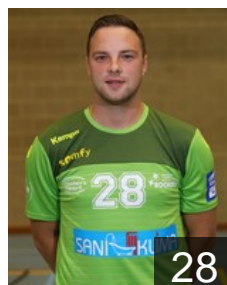

NED

Meijer Martijn

Position: Right Back
Place of birth: Heerlen
Date of birth: 28.11.1991
Height: 188 cm
Weight: 88 kg
Left Club on 02.06.2020

TEAM OFFICIALS

BEL

Lenders Bart

Date of birth: 29.07.1977