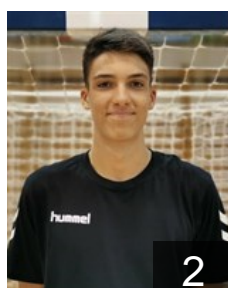

7

 CRO

Mataija Vedran

Position: Centre Back
Place of birth: Virovitica
Date of birth: 06.05.1988
Height: 180 cm
Weight: 82 kg

5

 CRO

Medved Matej

Position: Left Wing
Place of birth: Virovitica
Date of birth: 23.01.1989
Height: 187 cm
Weight: 87 kg

6

 CRO

Misic Vedran

Position: Left Wing
Place of birth: Koln
Date of birth: 18.07.1998
Height: 188 cm
Weight: 83 kg

19

 CRO

Moslavac Luka

Position: Left Back
Place of birth: Virovitica
Date of birth: 08.03.1998
Height: 195 cm
Weight: 93 kg

31

 CRO

Muranovic Alan

Position: Centre Back
Place of birth: Pula
Date of birth: 05.10.2001
Height: 197 cm
Weight: 78 kg

2

 CRO

Nikic Leonard

Position: Left Back
Place of birth: Pula
Date of birth: 05.07.2002
Height: 195 cm
Weight: 90 kg

9

 CRO

Peric Filip

Position: Right Wing
Place of birth: Pula
Date of birth: 18.10.1996
Height: 180 cm
Weight: 78 kg

11

 CRO

Petrov Mirko

Position: Left Back
Place of birth: Sombor
Date of birth: 18.01.1996
Height: 196 cm
Weight: 104 kg