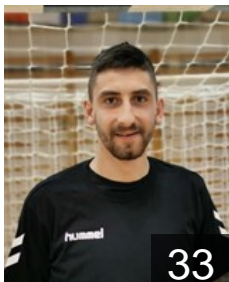

 CRO

Ventin Lorenzo

Position: Right Wing
Place of birth: Pula
Date of birth: 26.12.2000
Height: 180 cm
Weight: 77 kg

 CRO

Zagar Leonardo

Position: Right Wing
Place of birth: Rheinfelden
Date of birth: 12.10.2000
Height: 180 cm
Weight: 81 kg

 CRO

Zujic Sandro

Position: Line Player
Place of birth: Split
Date of birth: 18.08.1993
Height: 187 cm
Weight: 105 kg

CLUB COMPETITIONS - DELEGATION LIST

Men's European Cup - EHF Cup 2019/20

 CRO RK Porec - Players

Left Club

 BIH

Subotic Bozo

Position: Goalkeeper

Place of birth: Brcko

Date of birth: 20.06.1996

Height: 190 cm

Weight: 85 kg