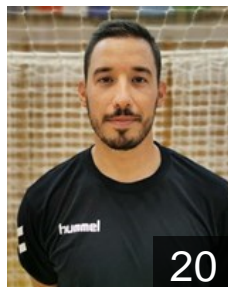

9

 CRO

Peric Filip

Position: Right Wing
Place of birth: Pula
Date of birth: 18.10.1996
Height: 180 cm
Weight: 78 kg

11

 CRO

Petrov Mirko

Position: Left Back
Place of birth: Sombor
Date of birth: 18.01.1996
Height: 196 cm
Weight: 104 kg

14

 CRO

Plovanic Lean

Position: Left Wing
Place of birth: Pula
Date of birth: 02.10.2001
Height: 187 cm
Weight: 76 kg

24

CLUB COMPETITIONS - DELEGATION LIST

Men's European Cup - EHF Cup 2019/20

 CRO RK Porec - Players

 CRO

Popovic Filip

Position: Goalkeeper
Place of birth: Pula
Date of birth: 20.02.2001
Height: 203 cm
Weight: 100 kg

 CRO

Radakovic Matija

Position: Left Wing
Place of birth: Pula
Date of birth: 23.04.1989
Height: 180 cm
Weight: 80 kg