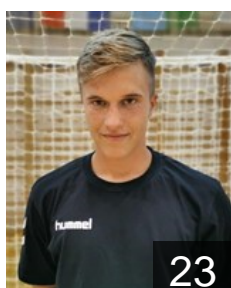

 CRO

Sakic Marin

Position: Line Player
Place of birth: Rijeka
Date of birth: 08.06.1987
Height: 200 cm
Weight: 105 kg

 CRO

Sevo Marinko

Position: Goalkeeper
Place of birth: LJubuški
Date of birth: 30.12.1994
Height: 188 cm
Weight: 100 kg

 CRO

Suman Filip

Position: Right Wing
Place of birth: Pula
Date of birth: 07.08.2000
Height: 175 cm
Weight: 75 kg

 CRO

Thoss Tim

Position: Right Back
Place of birth: Bietigheim
Date of birth: 14.05.1992
Height: 194 cm
Weight: 99 kg

 CRO

Ventin Lorenzo

Position: Right Wing
Place of birth: Pula
Date of birth: 26.12.2000
Height: 180 cm
Weight: 77 kg

 CRO

Zagar Leonardo

Position: Right Wing
Place of birth: Rheinfelden
Date of birth: 12.10.2000
Height: 180 cm
Weight: 81 kg